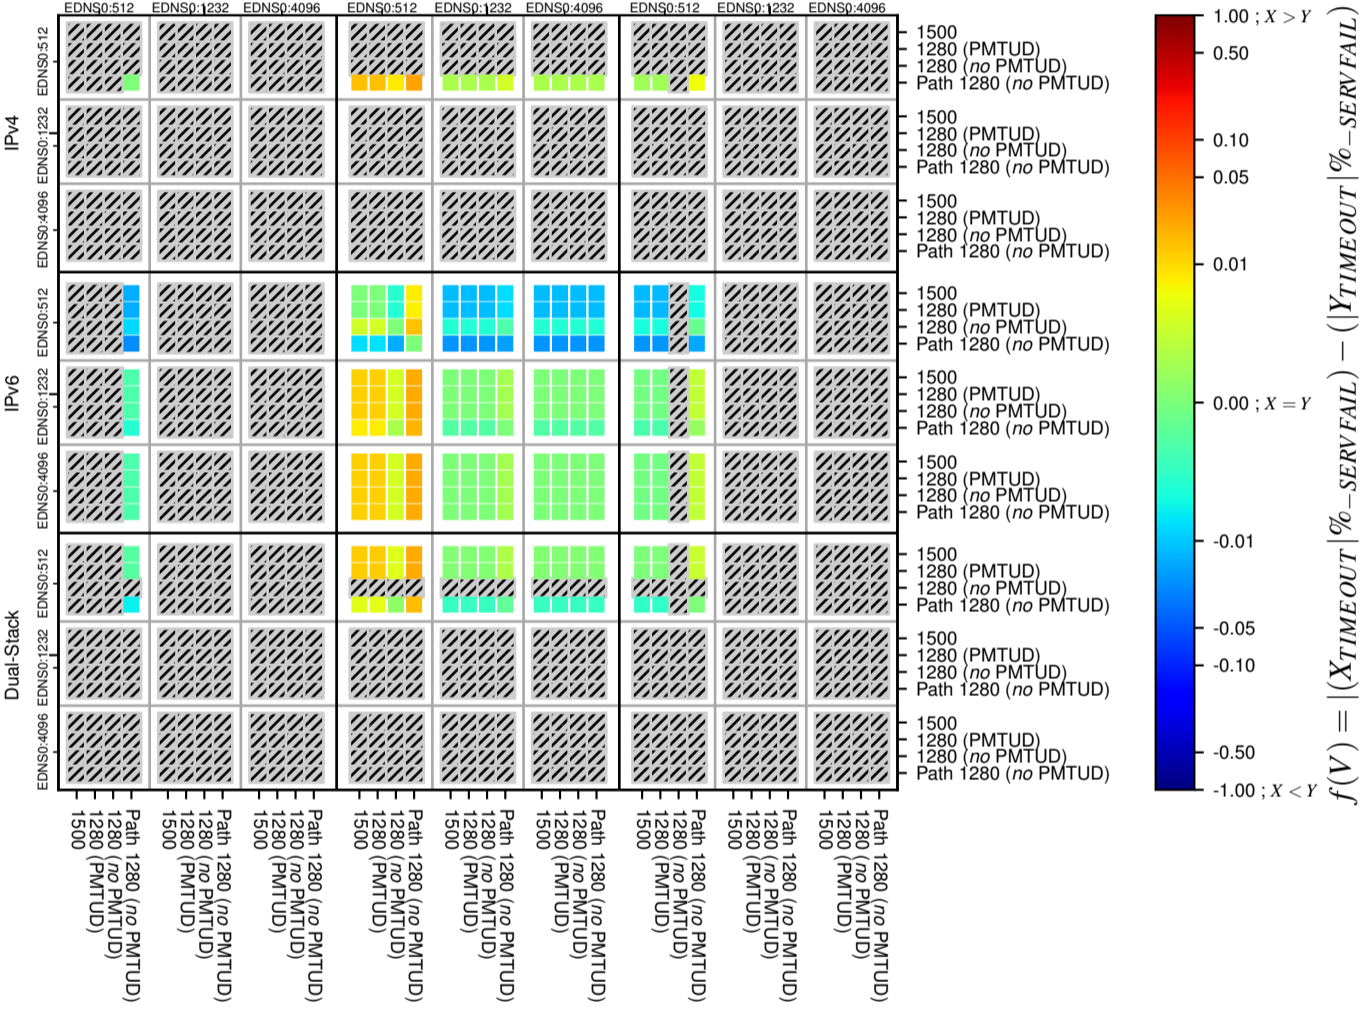

All Zones without DNSSEC for '.se'

All Zones with DNSSEC for '.se'

All Zones for '.se'