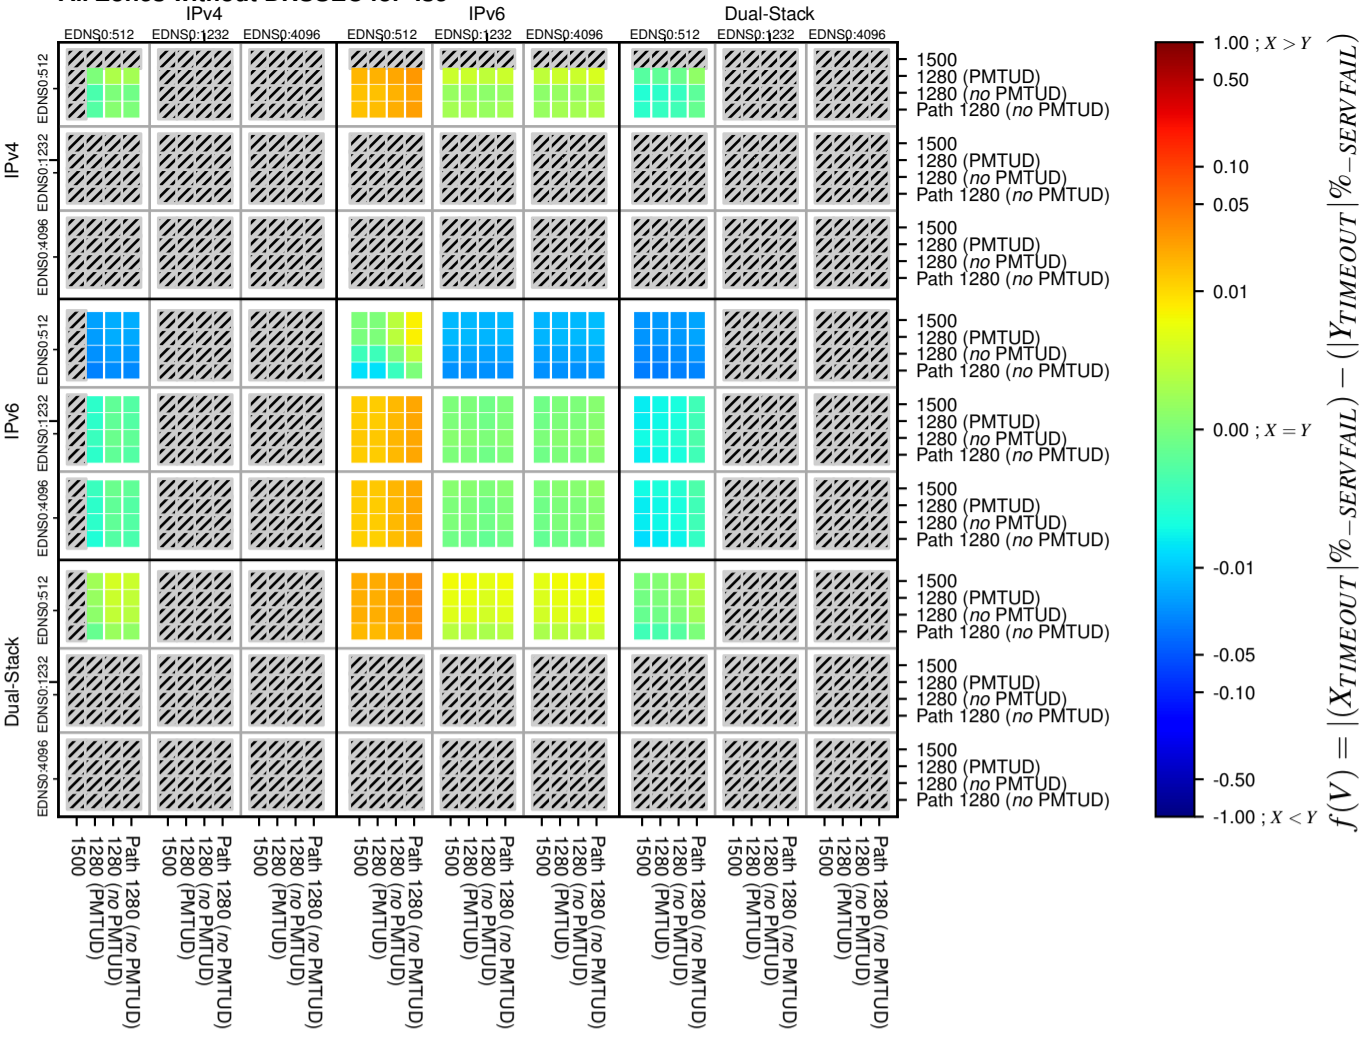

All Zones without DNSSEC for '.se'

All Zones with DNSSEC for '.se'

All Zones for '.se'