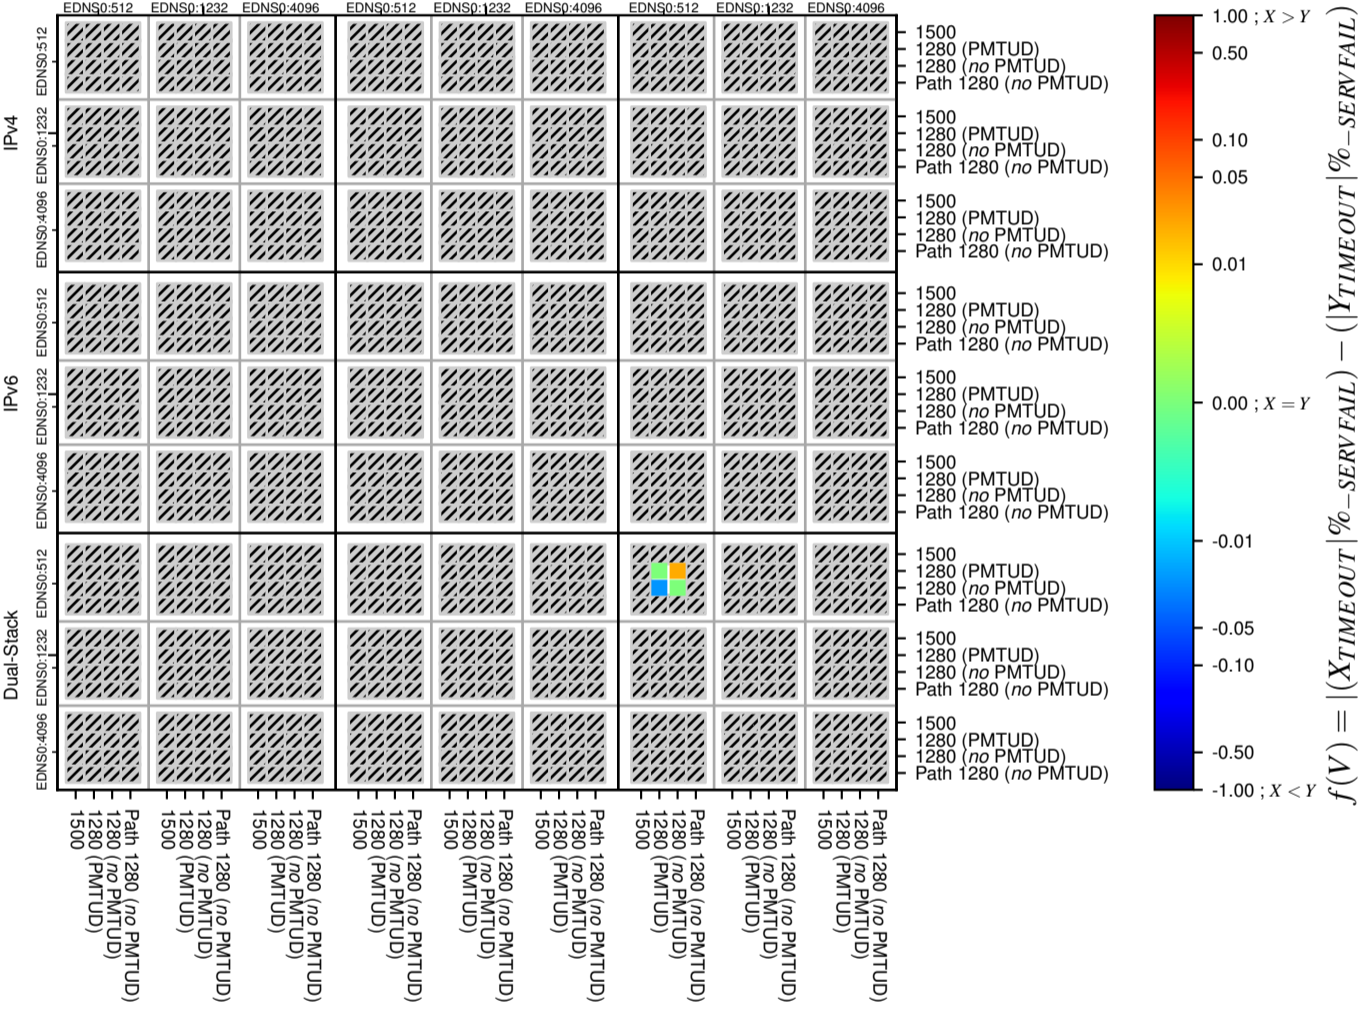

### All Zones for '.uk'

$$f(V) = |(X_{TIMEOUT} | \% - SERVFAIL) - (Y_{TIMEOUT} | \% - SERVFAIL)|$$

$$f(V) = |(X_{TIMEOUT} | \% - SERVFAIL) - (Y_{TIMEOUT} | \% - SERVFAIL)|$$

$$f(V) = |(X_{TIMEOUT} | \% - SERVFAIL) - (Y_{TIMEOUT} | \% - SERVFAIL)|$$