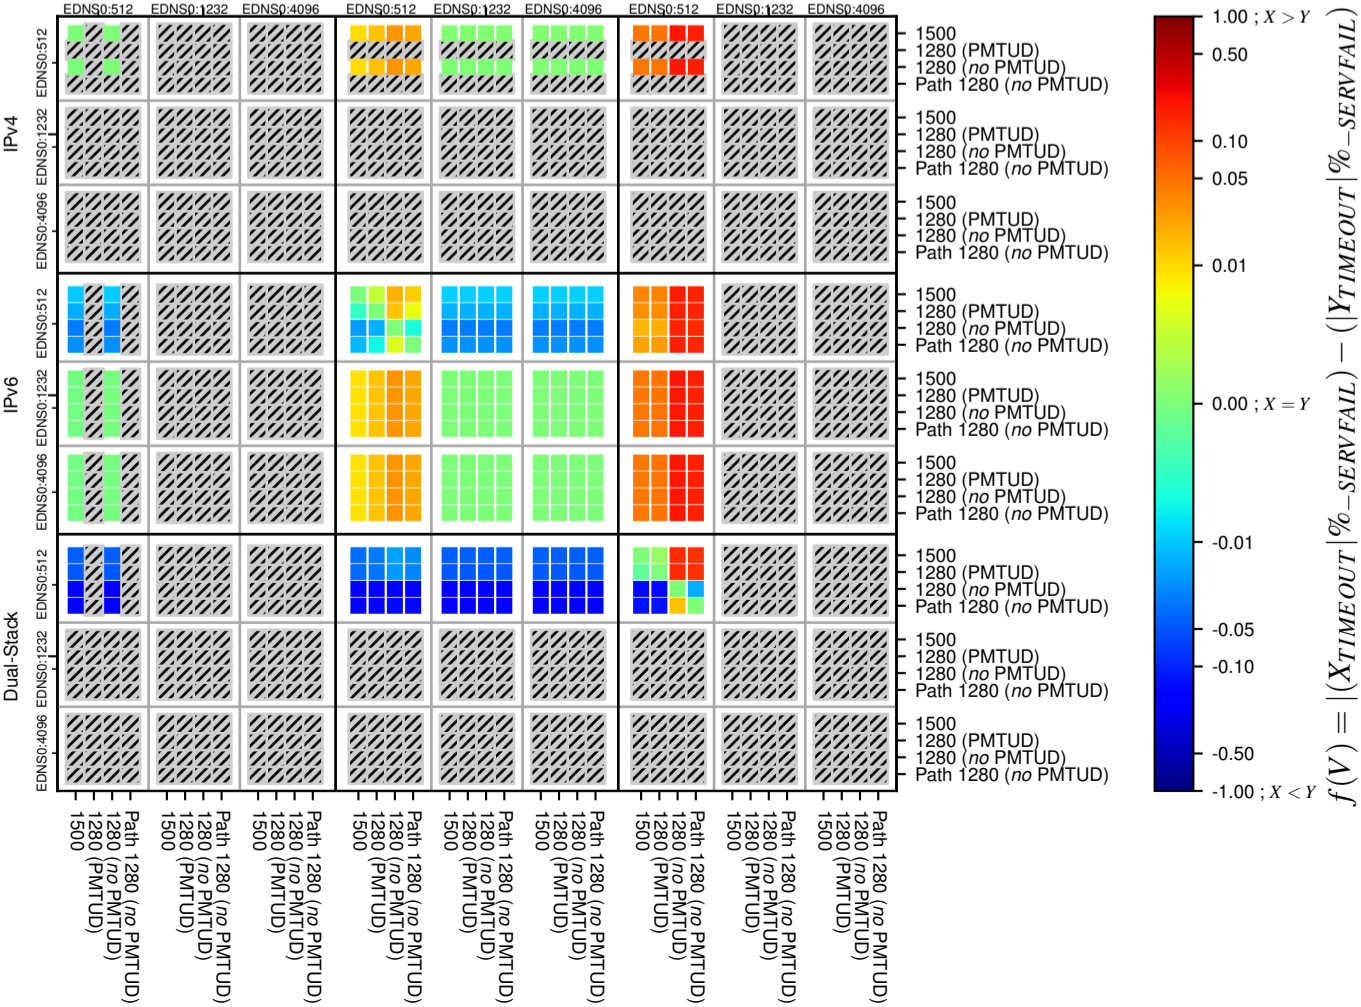

### All Zones for '.uk'

$$f(V) = |(X_{TIMEOUT} | \% - SERVFAIL) - (Y_{TIMEOUT} | \% - SERVFAIL)|$$

$$f(V) = |(X_{TIMEOUT} | \% - SERVFAIL) - (Y_{TIMEOUT} | \% - SERVFAIL)|$$

$$f(V) = |(X_{TIMEOUT} | \% - SERVFAIL) - (Y_{TIMEOUT} | \% - SERVFAIL)|$$