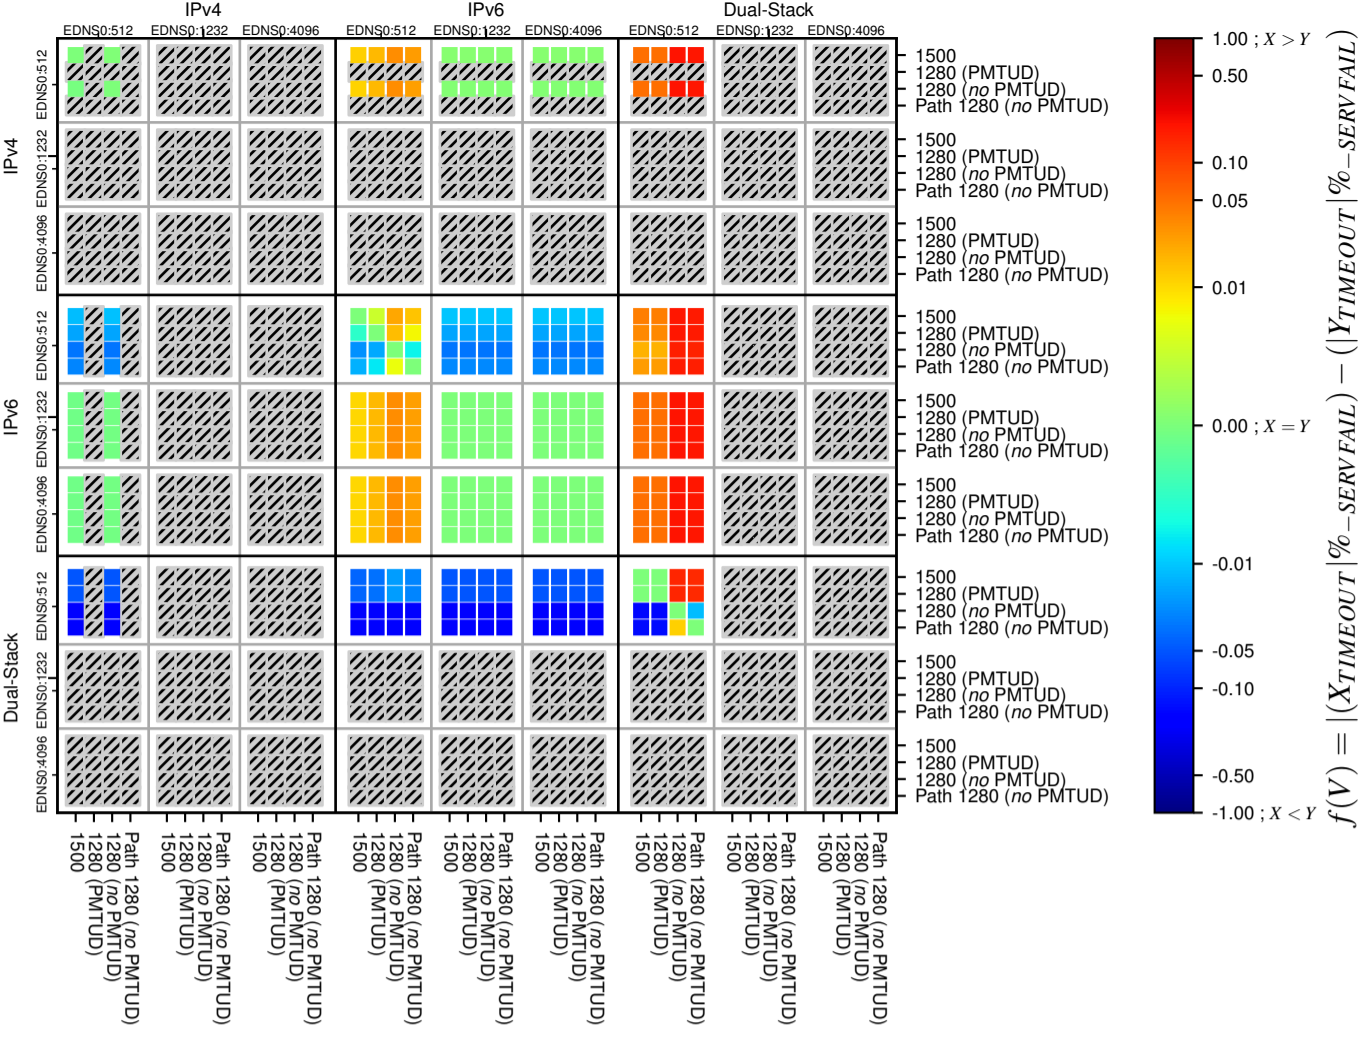

All Zones without DNSSEC for '.uk'