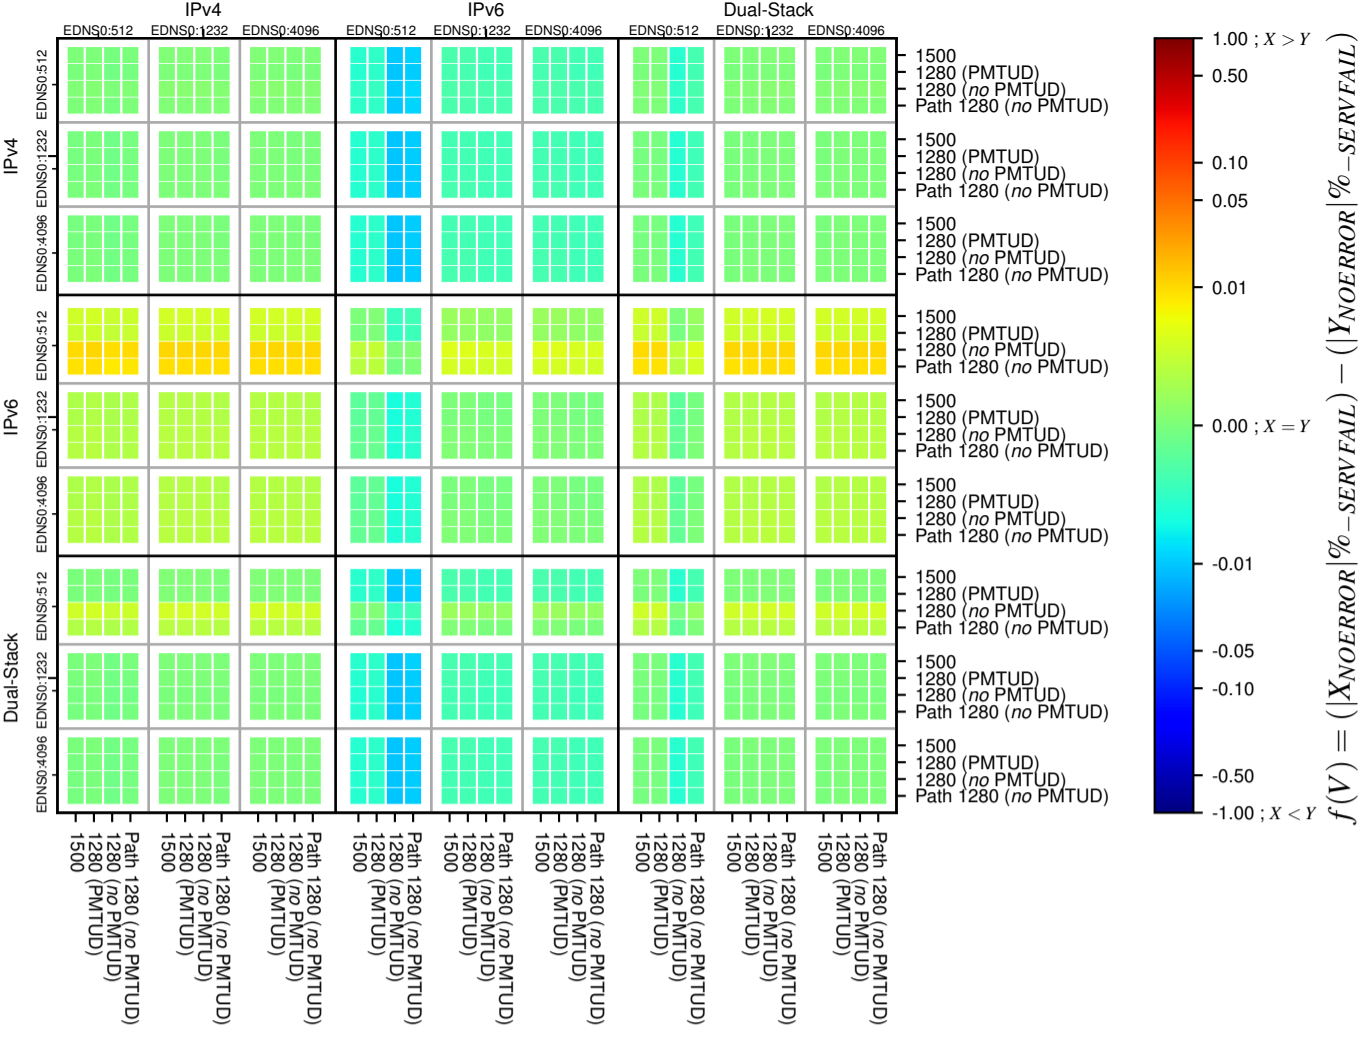

All Zones without DNSSEC for '.fr'

All Zones with DNSSEC for '.fr'

All Zones for '.fr'

$$f(V) = (|X_{NOERROR}| \% - SERVFAIL) - (|Y_{NOERROR}| \% - SERVFAIL)$$

$$f(V) = (|X_{NOERROR}| \% - SERVFAIL) - (|Y_{NOERROR}| \% - SERVFAIL)$$

$$f(V) = (|X_{NOERROR}| \% - SERVFAIL) - (|Y_{NOERROR}| \% - SERVFAIL)$$