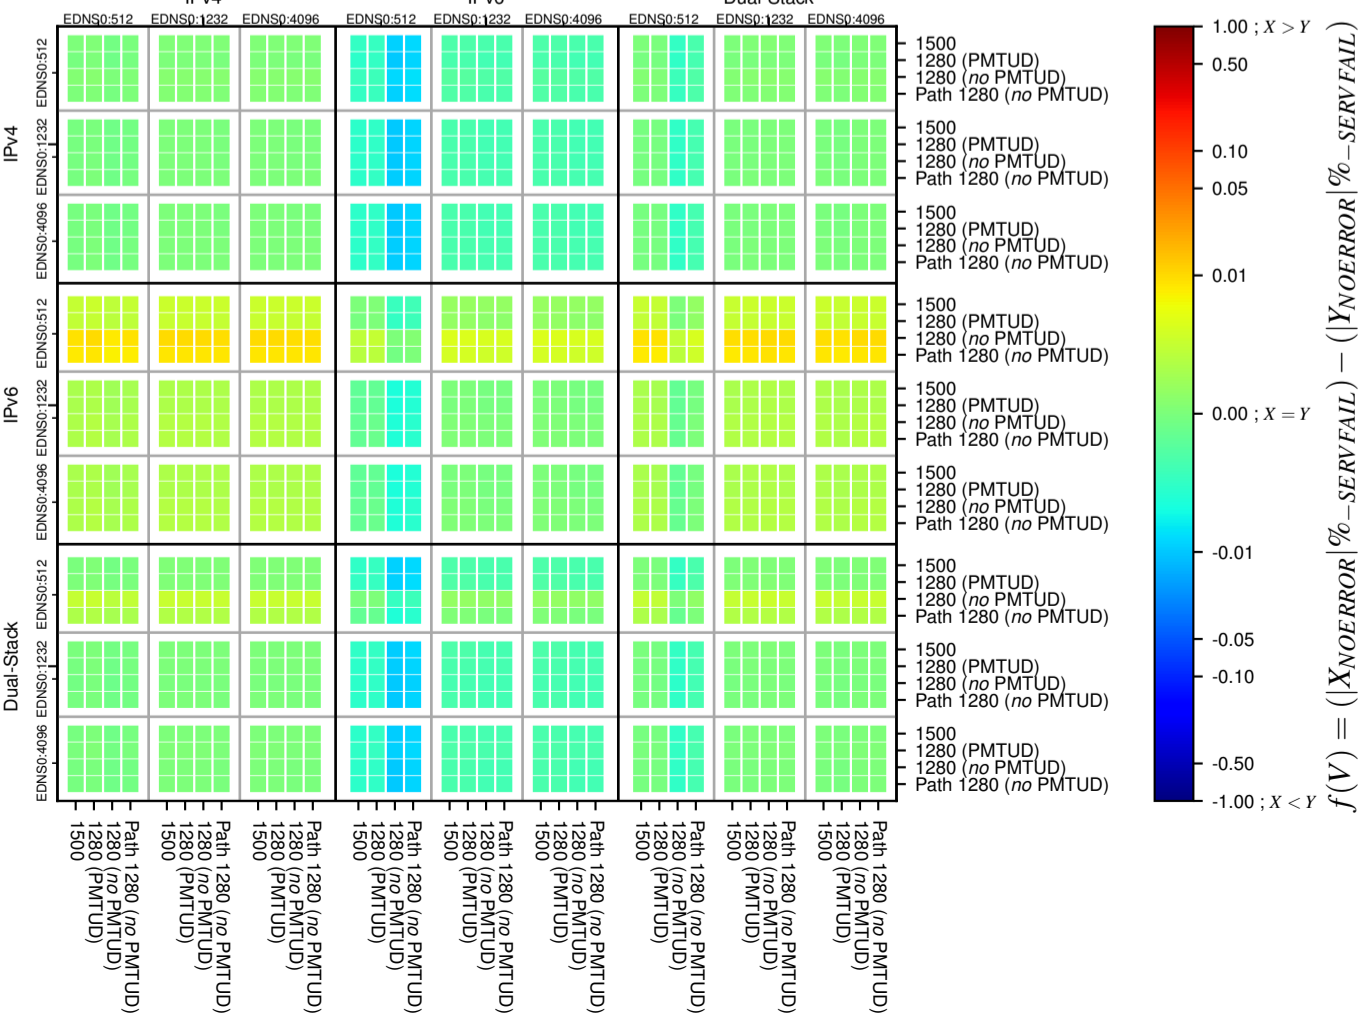

All Zones without DNSSEC for '.fr'

All Zones with DNSSEC for '.fr'

All Zones for '.fr'

$$f(V) = (|X_{NOERROR}| \% - SERVFAIL) - (|Y_{NOERROR}| \% - SERVFAIL)$$

$$f(V) = (|X_{NOERROR}| \% - SERVFAIL) - (|Y_{NOERROR}| \% - SERVFAIL)$$

$$f(V) = (|X_{NOERROR}| \% - SERVFAIL) - (|Y_{NOERROR}| \% - SERVFAIL)$$