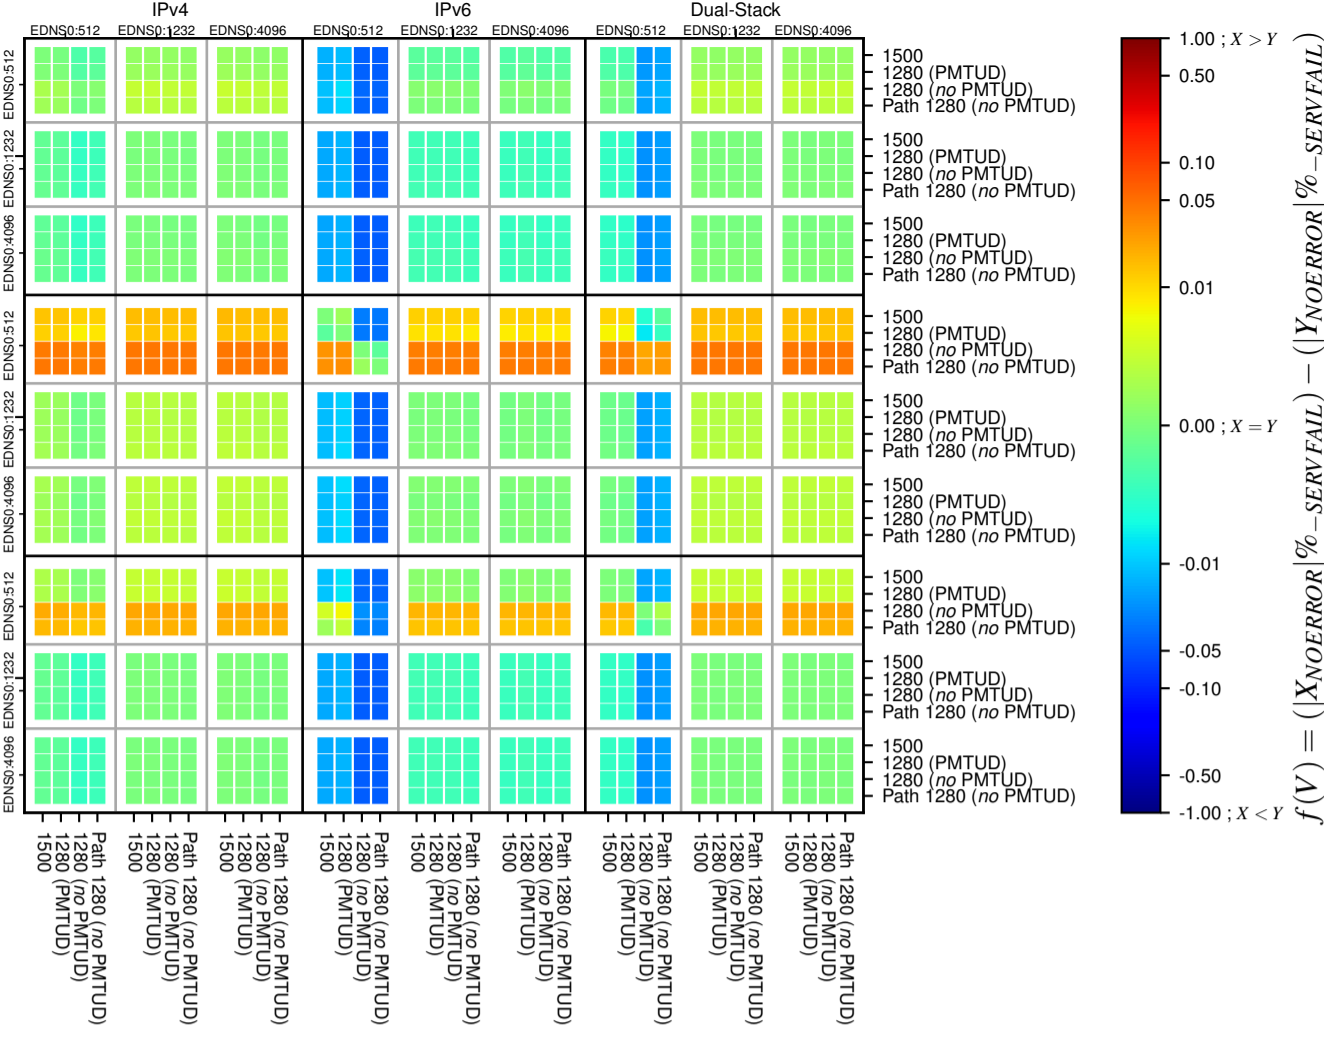

### All Zones without DNSSEC for '.net'

### All Zones with DNSSEC for '.net'

### All Zones for '.net'

$$f(V) = (|X_{NOERROR}| \% - SERVFAIL) - (|Y_{NOERROR}| \% - SERVFAIL)$$

$$f(V) = (|X_{NOERROR}| \% - SERVFAIL) - (|Y_{NOERROR}| \% - SERVFAIL)$$

$$f(V) = (|X_{NOERROR}| \% - SERVFAIL) - (|Y_{NOERROR}| \% - SERVFAIL)$$