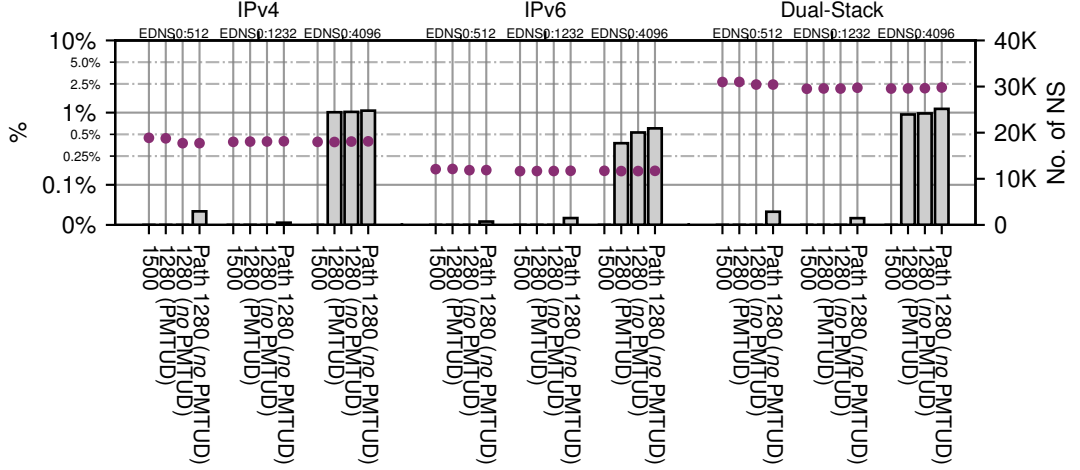

UDP packet too big

All Zones with DNSSEC