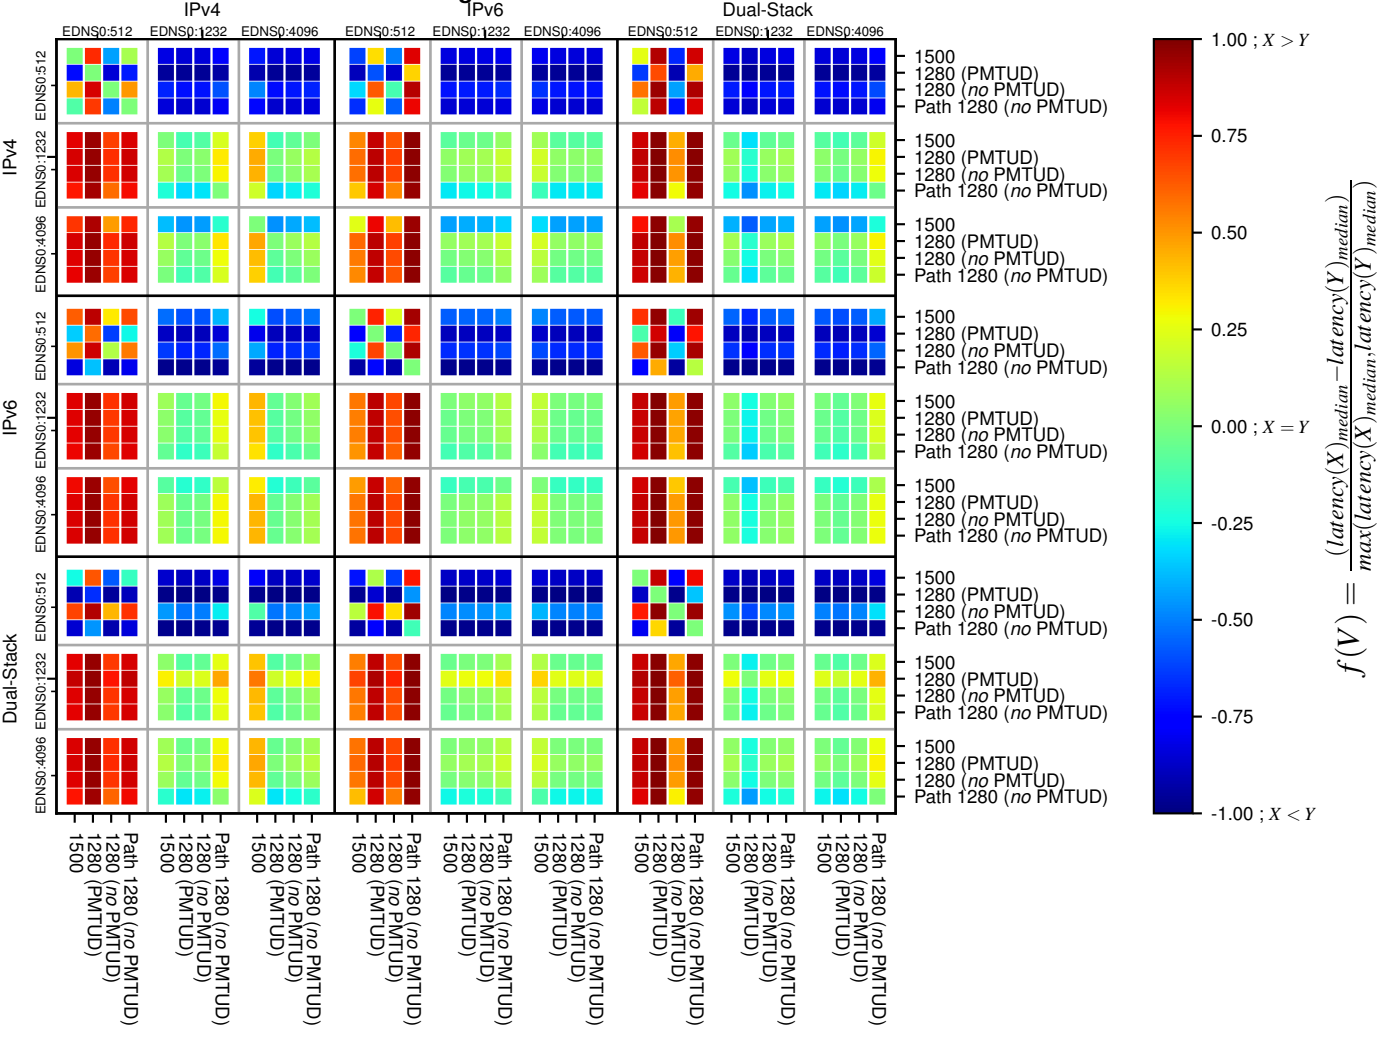

### All Zones without DNSSEC returning NOERROR for '.de'