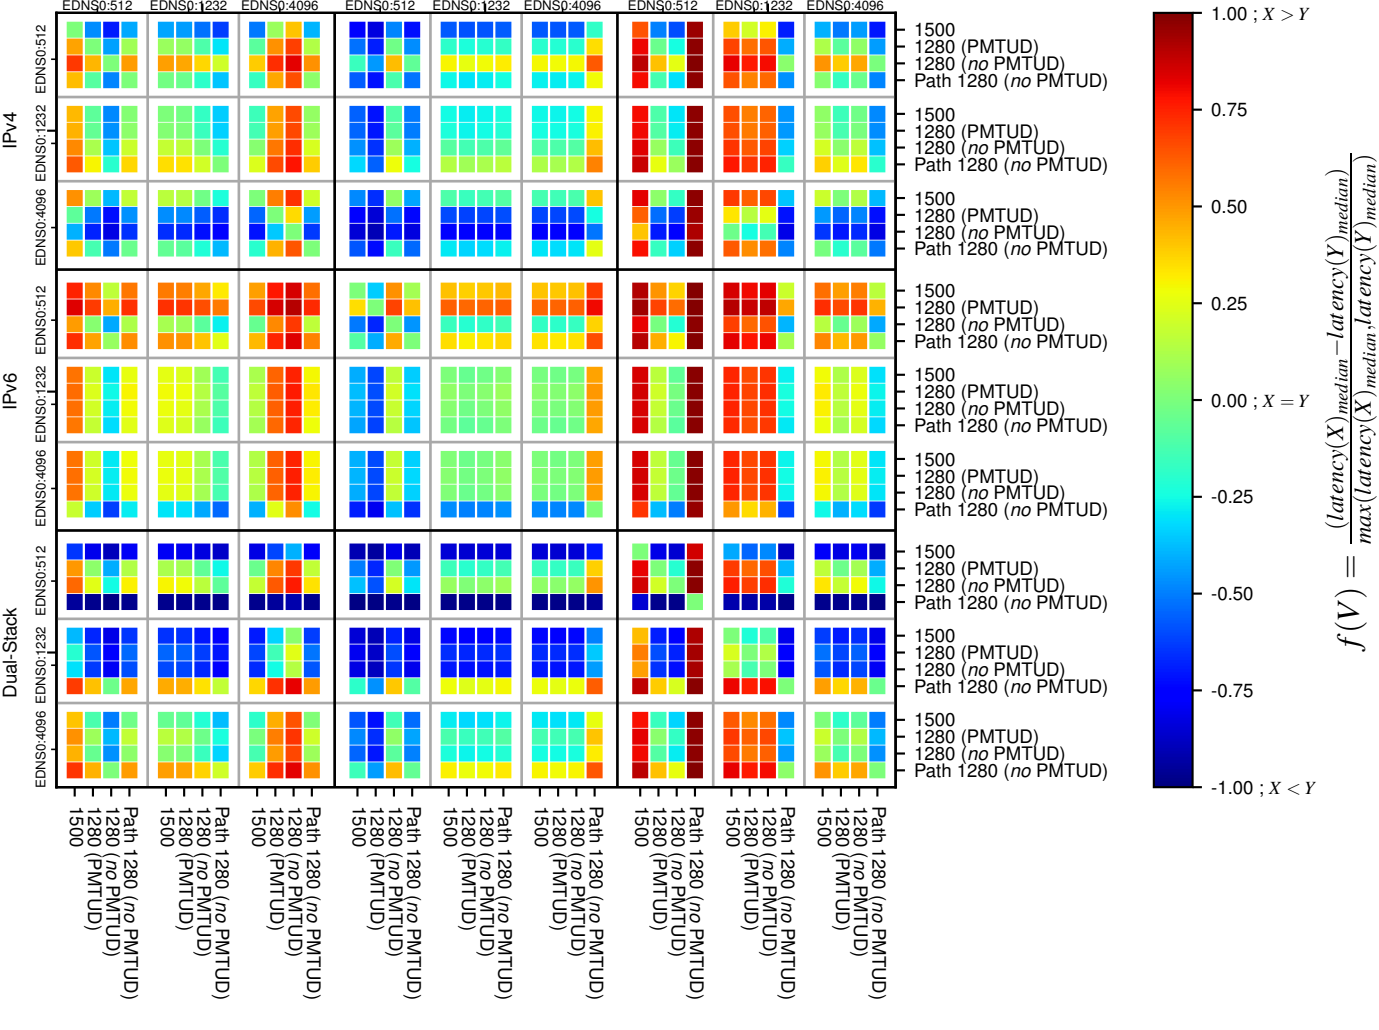

### All Zones without DNSSEC returning NOERROR for '.de'

### All Zones with DNSSEC returning NOERROR for '.de'