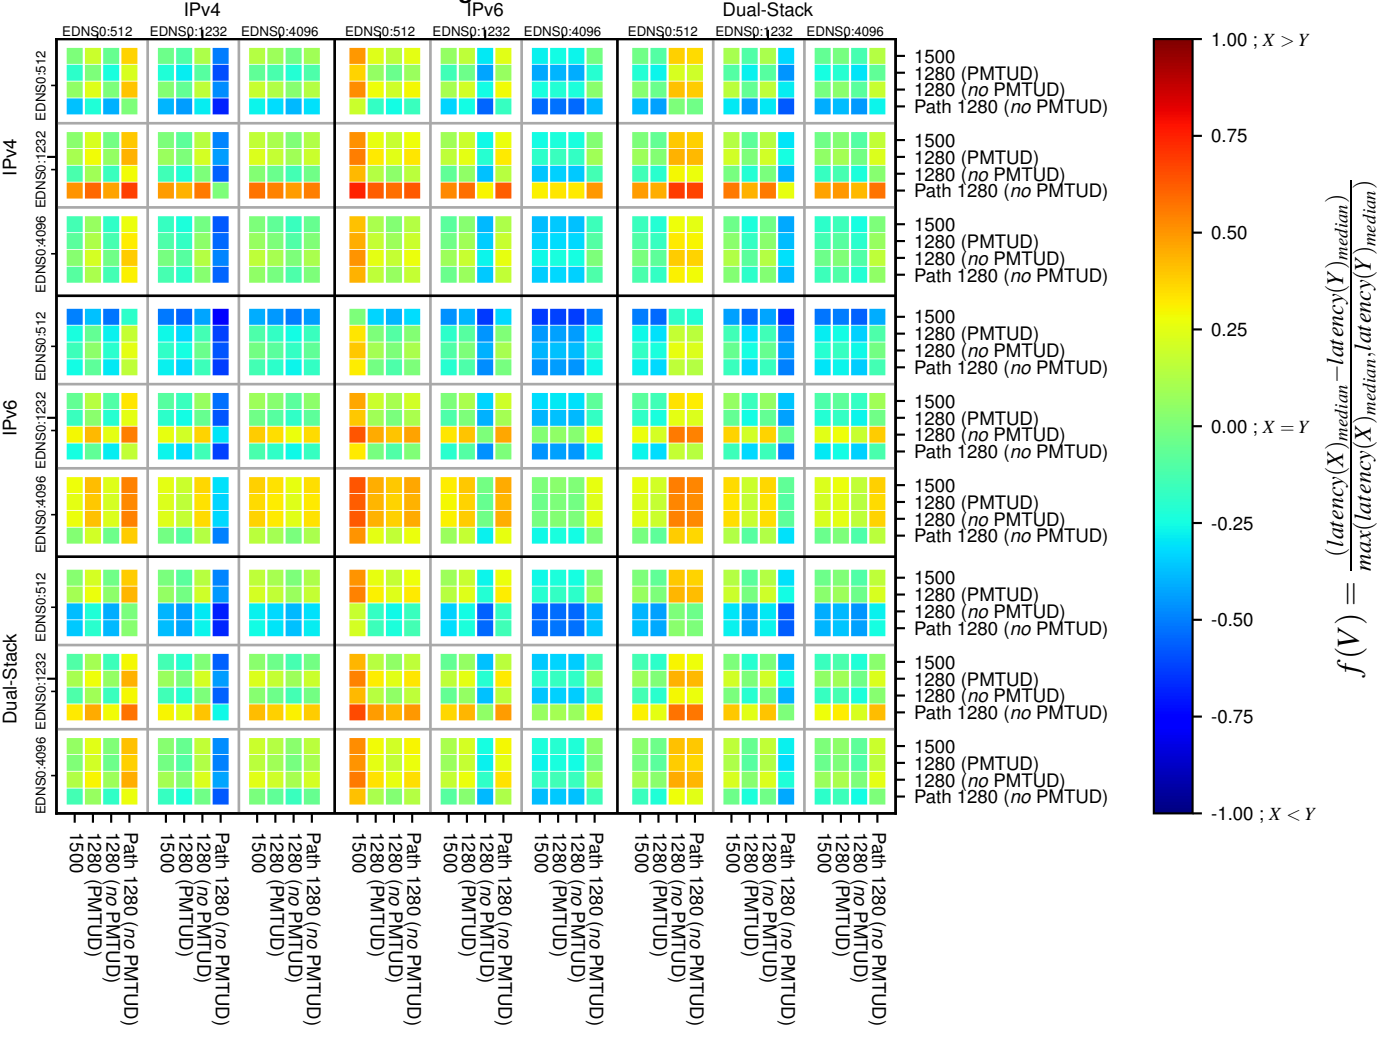

### All Zones without DNSSEC returning NOERROR for '.se'