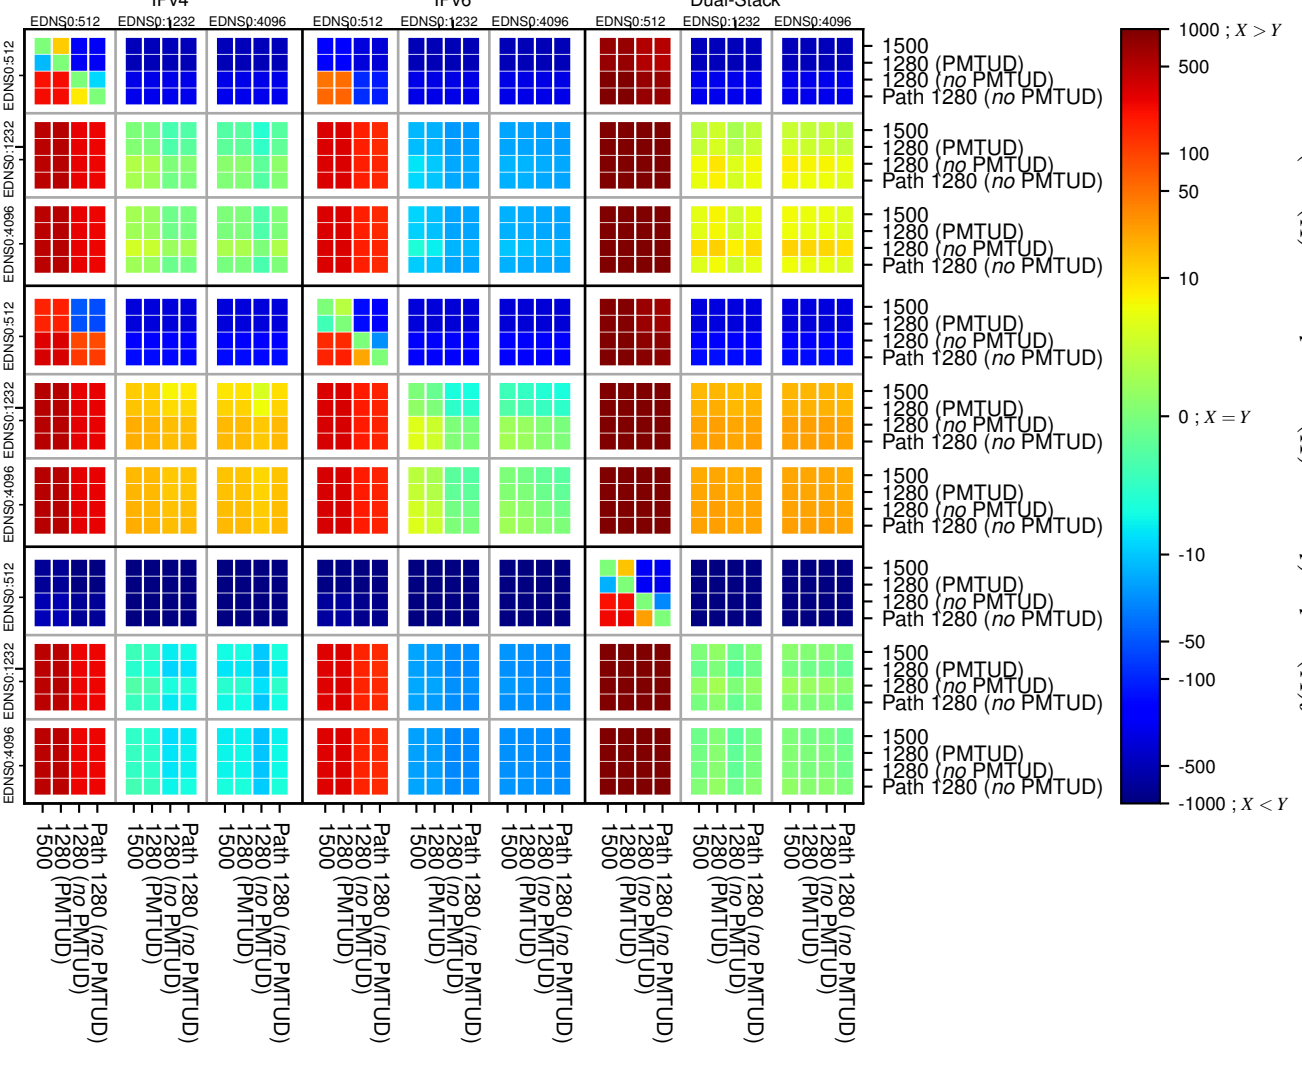

### All Zones without DNSSEC returning NOERROR for '.de'