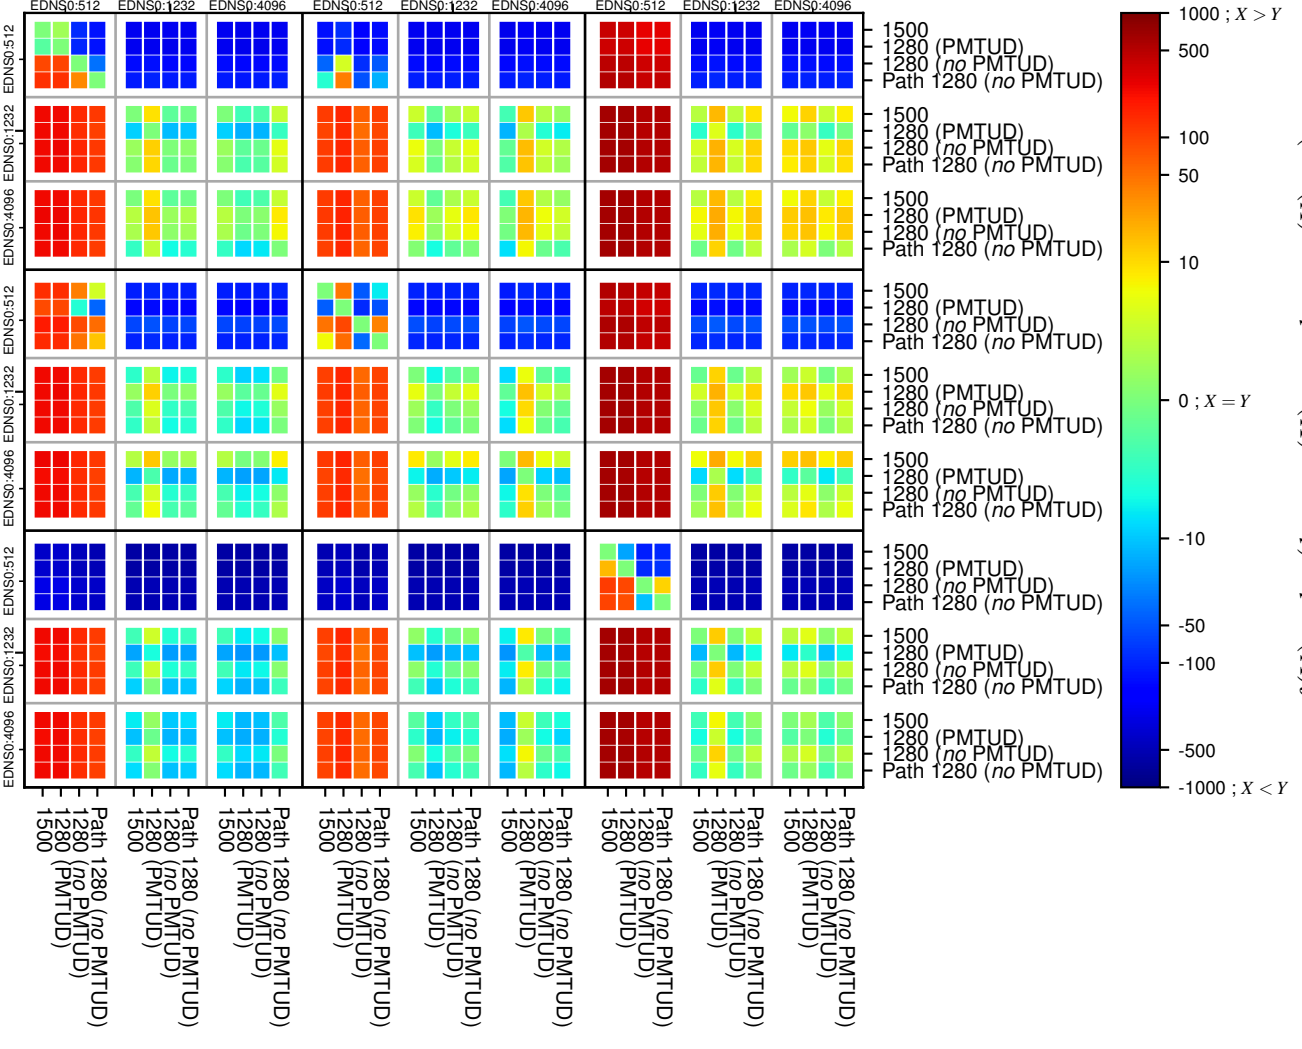

All Zones with DNSSEC returning NOERROR for '.de'