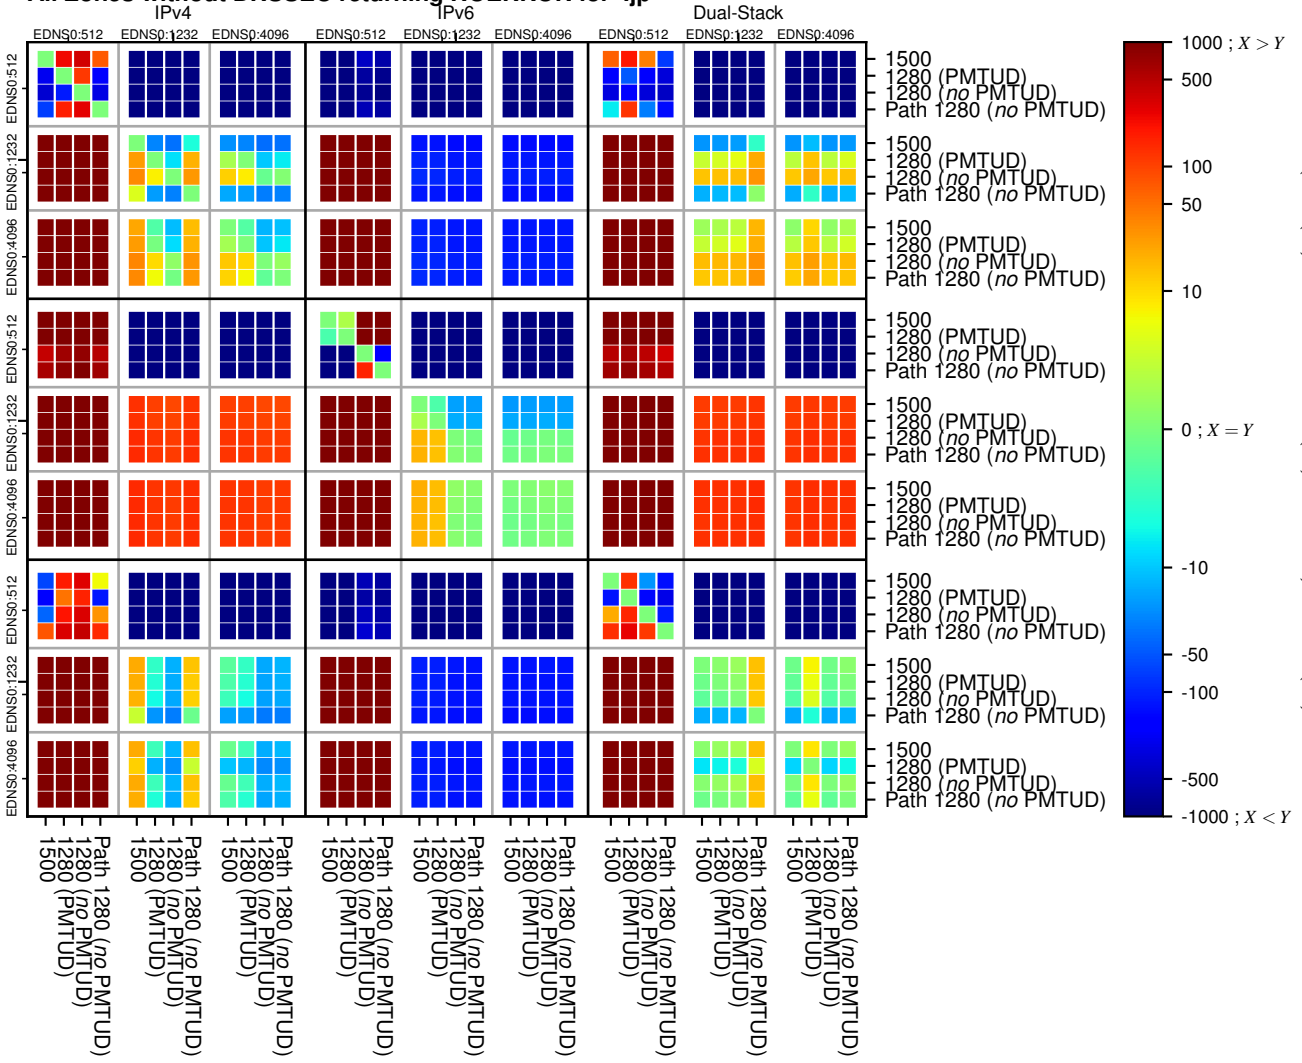

All Zones without DNSSEC returning NOERROR for '.jp'

All Zones with DNSSEC returning NOERROR for '.jp'

All Zones returning NOERROR for '.jp'