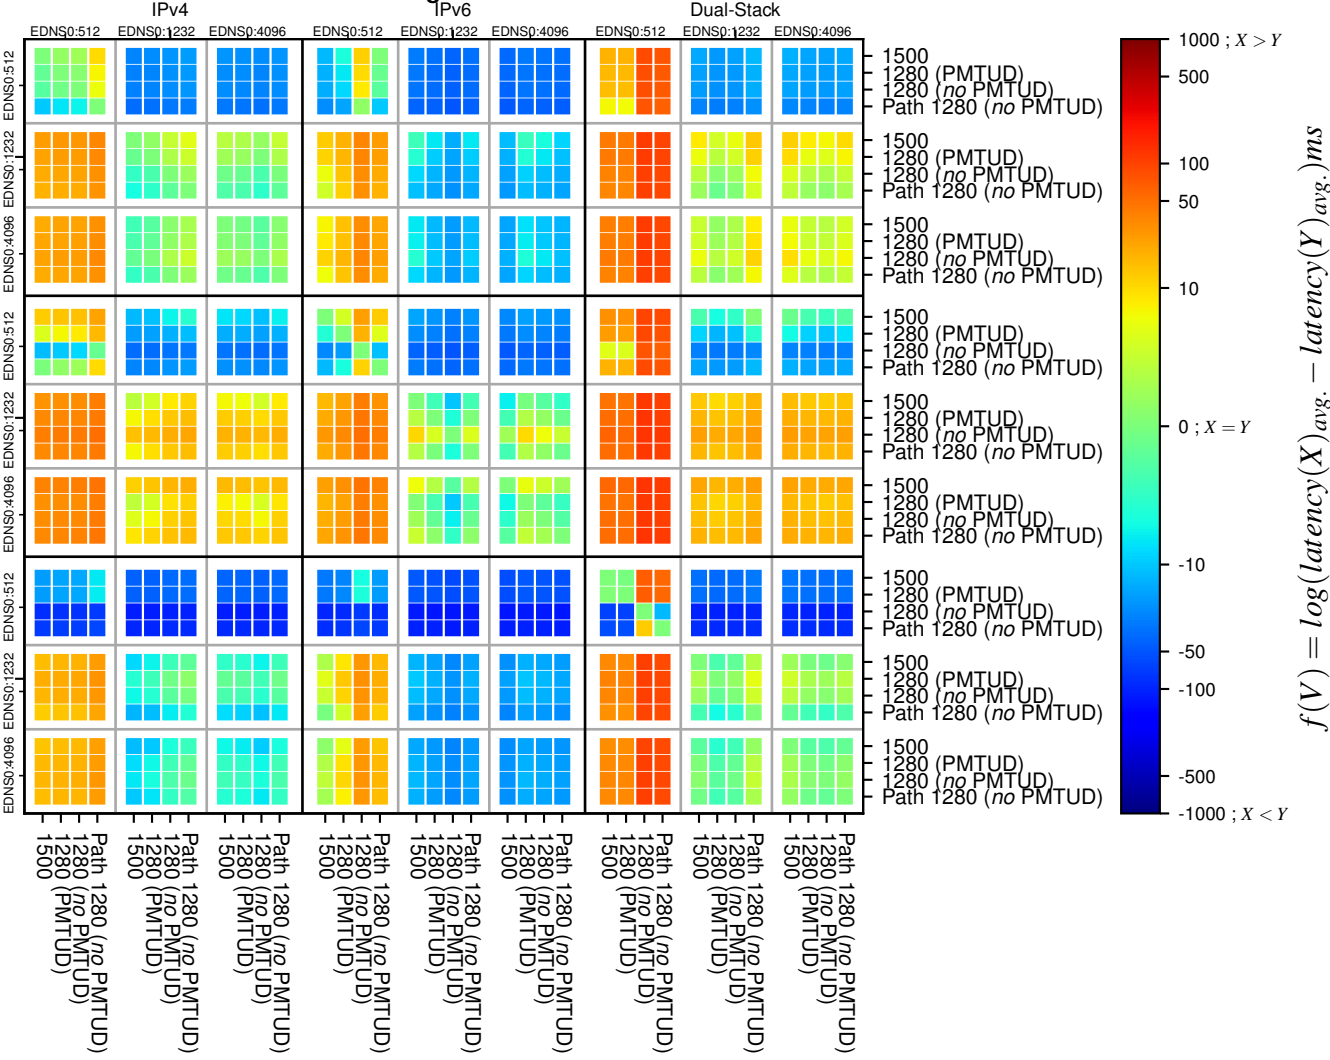

### All Zones without DNSSEC returning NOERROR for '.nl'