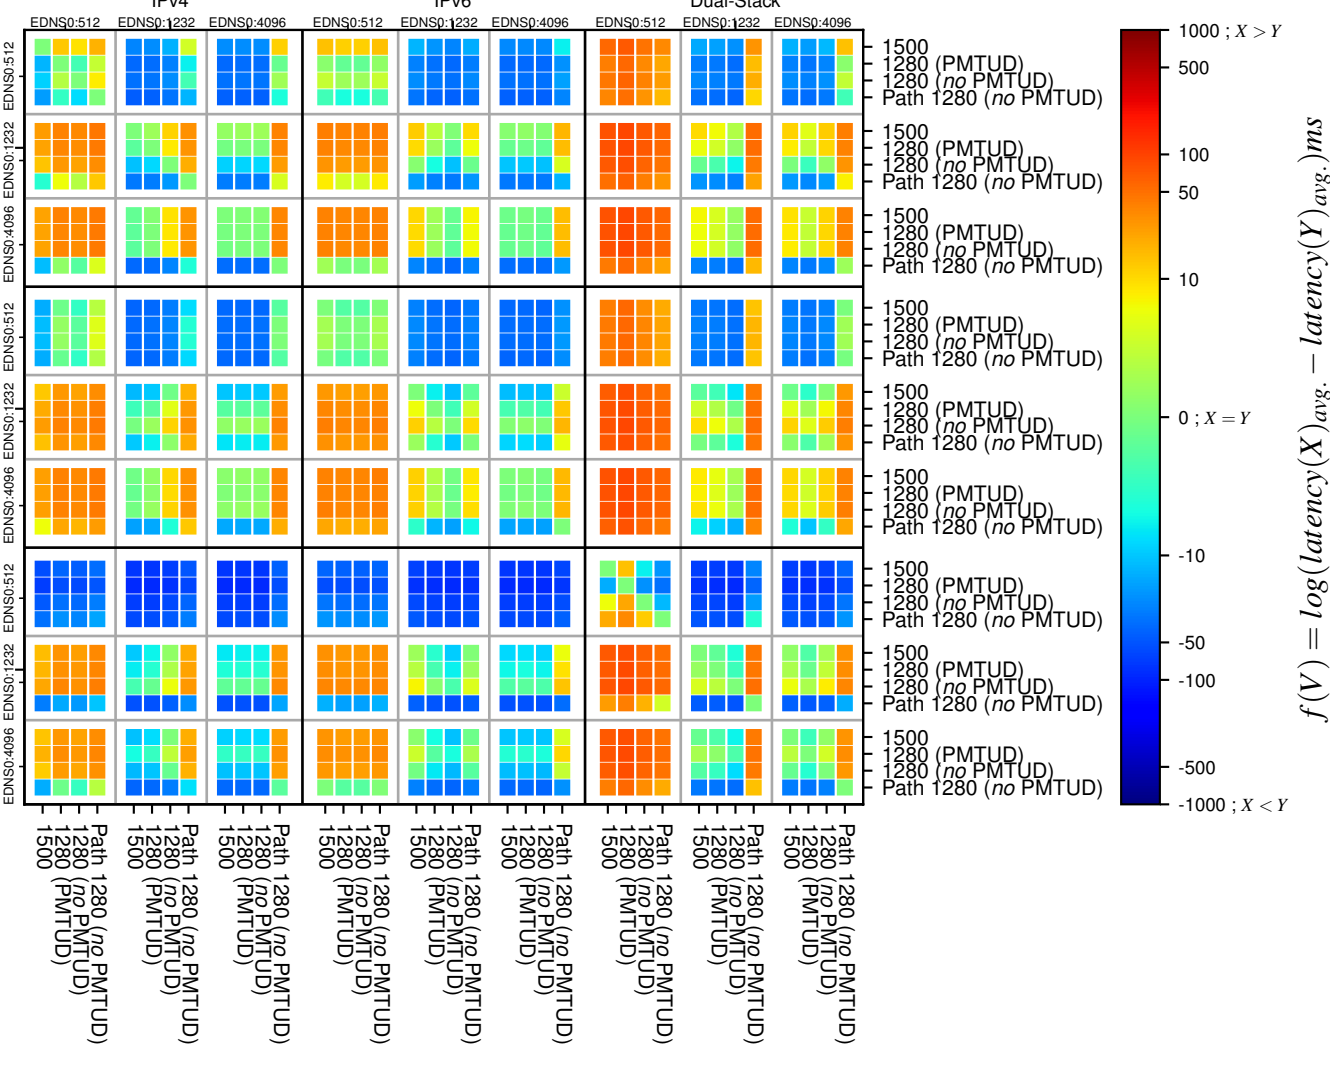

All Zones with DNSSEC returning NOERROR for '.nl'