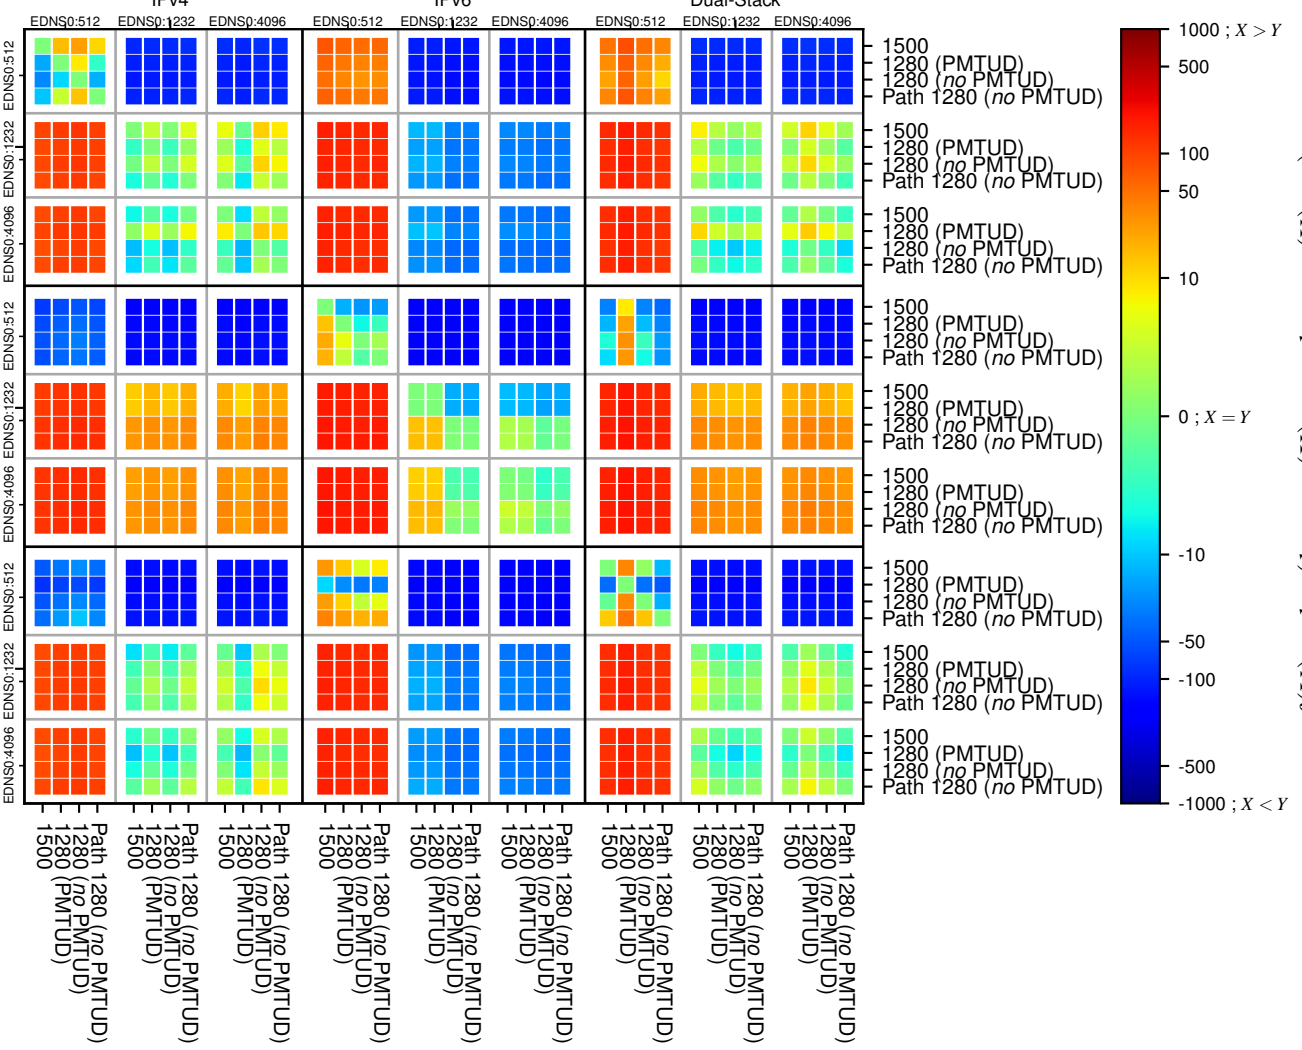

All Zones without DNSSEC returning NOERROR for '.se'

All Zones with DNSSEC returning NOERROR for '.se'

All Zones returning NOERROR for '.se'