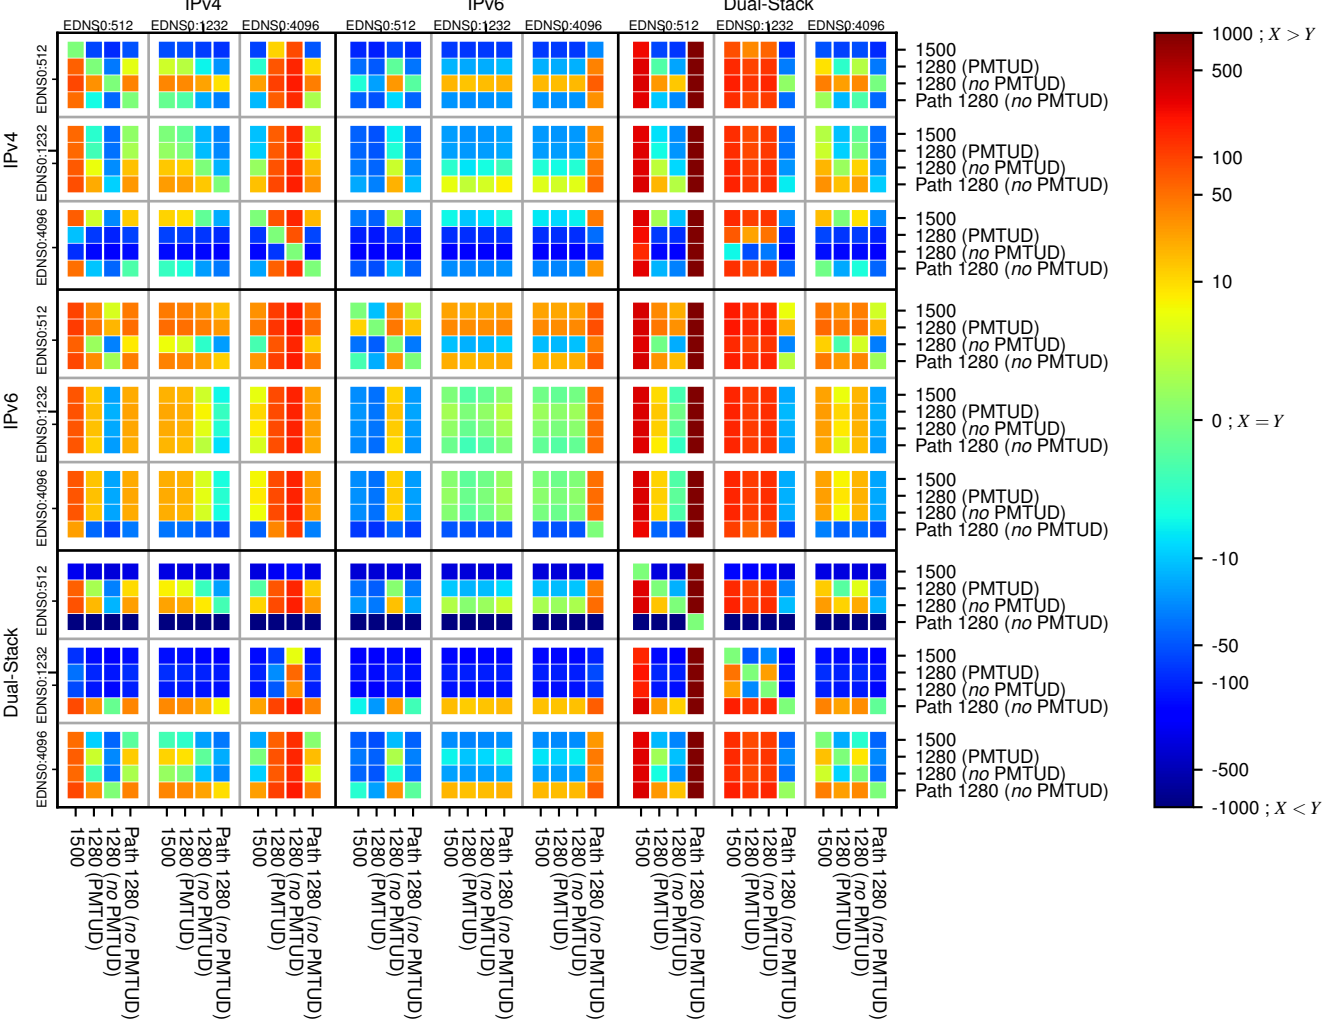

All Zones without DNSSEC returning NOERROR for '.de'

All Zones with DNSSEC returning NOERROR for '.de'

All Zones returning NOERROR for '.de'