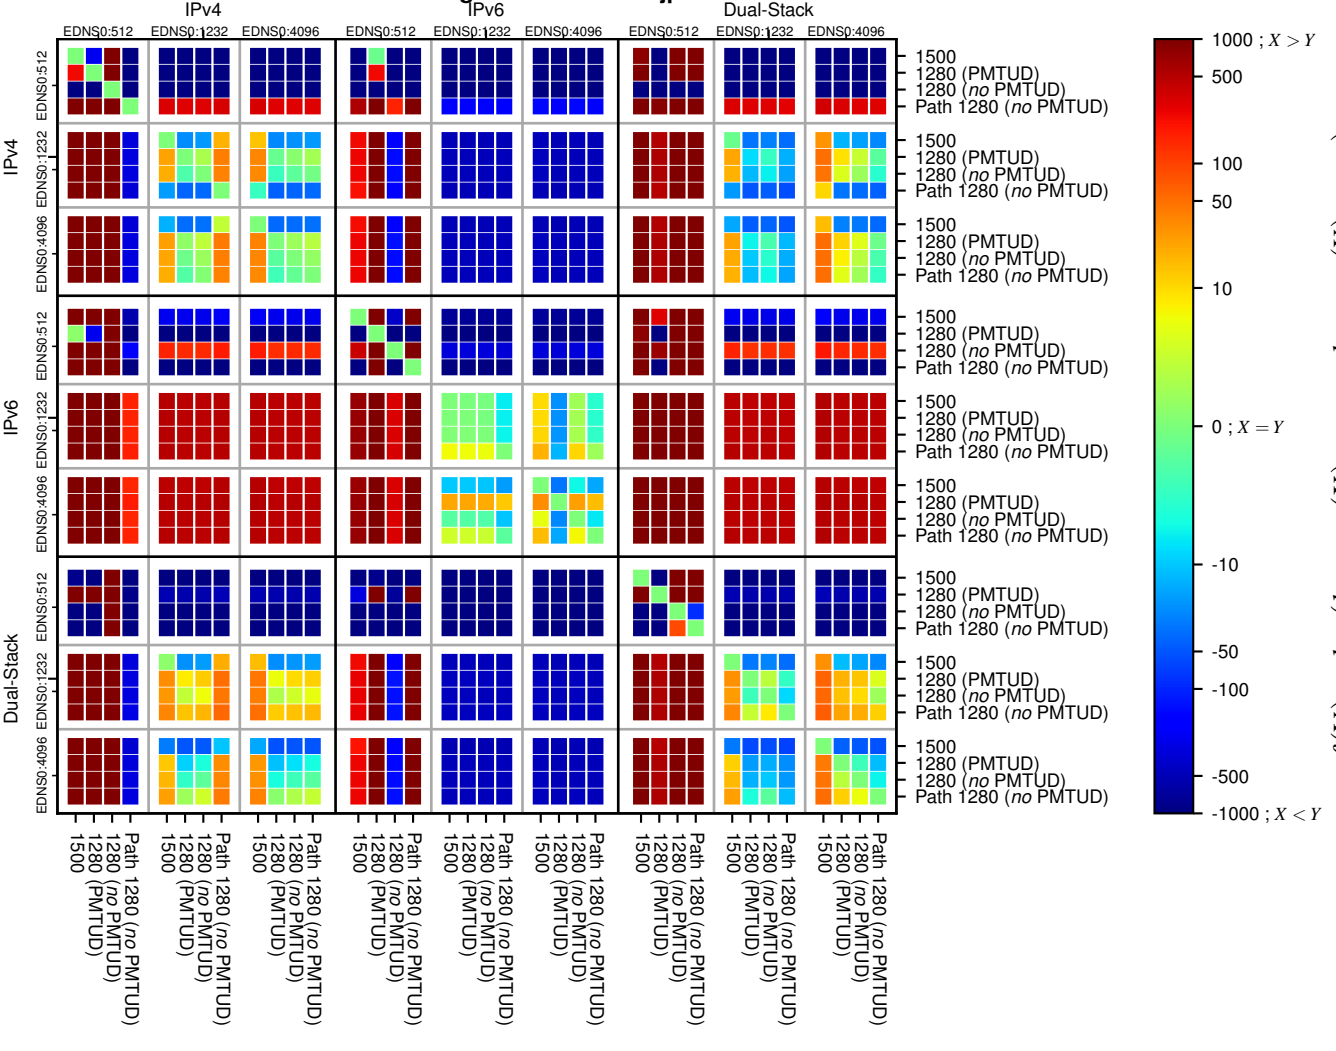

All Zones without DNSSEC returning NOERROR for '.jp'

All Zones with DNSSEC returning NOERROR for '.jp'

All Zones returning NOERROR for '.jp'