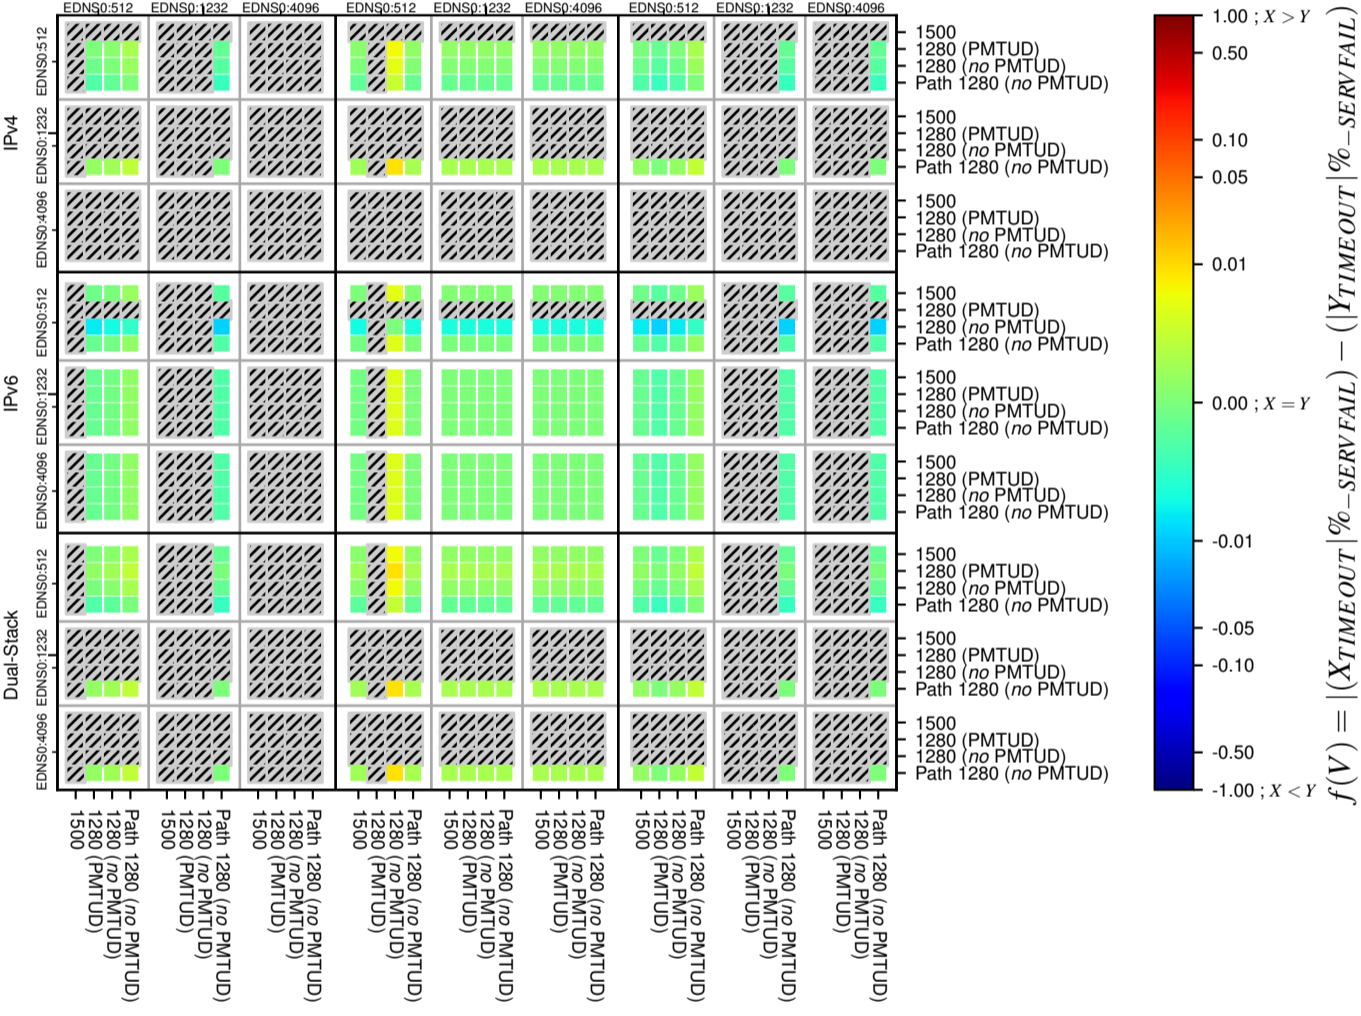

All Zones without DNSSEC for '.de'

All Zones with DNSSEC for '.de'

All Zones for '.de'