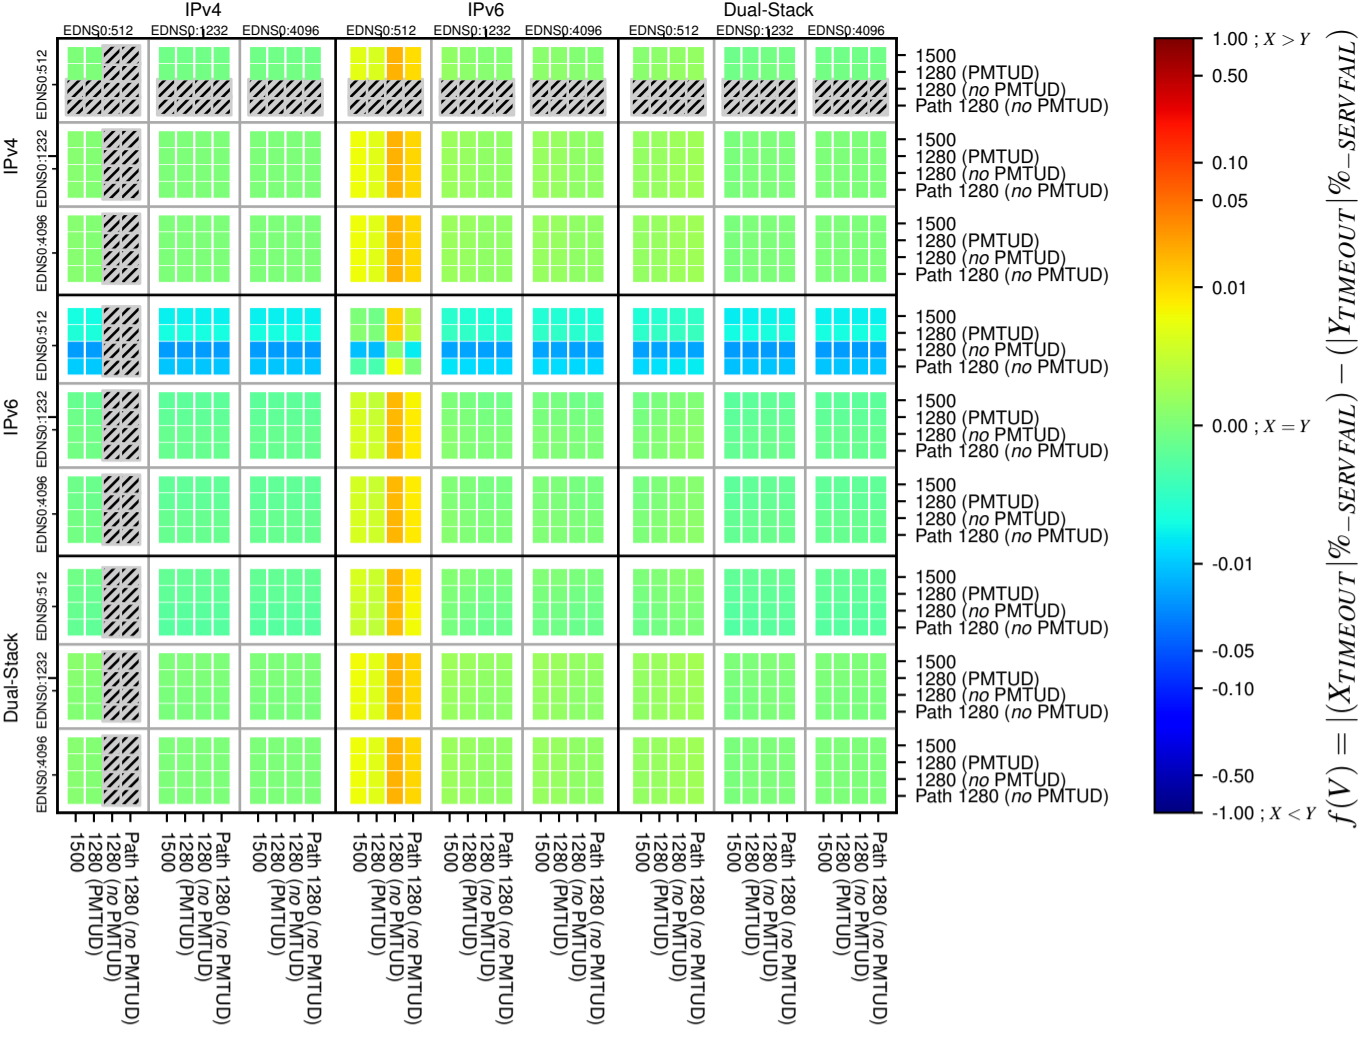

All Zones without DNSSEC for '.it'

All Zones with DNSSEC for '.it'

All Zones for '.it'

$$f(V) = |X_{TIMEOUT} \% - SERVFAIL} - (Y_{TIMEOUT} \% - SERVFAIL)$$

$$f(V) = |X_{TIMEOUT} \% - SERVFAIL} - (Y_{TIMEOUT} \% - SERVFAIL)$$

$$f(V) = |X_{TIMEOUT} \% - SERVFAIL} - (Y_{TIMEOUT} \% - SERVFAIL)$$