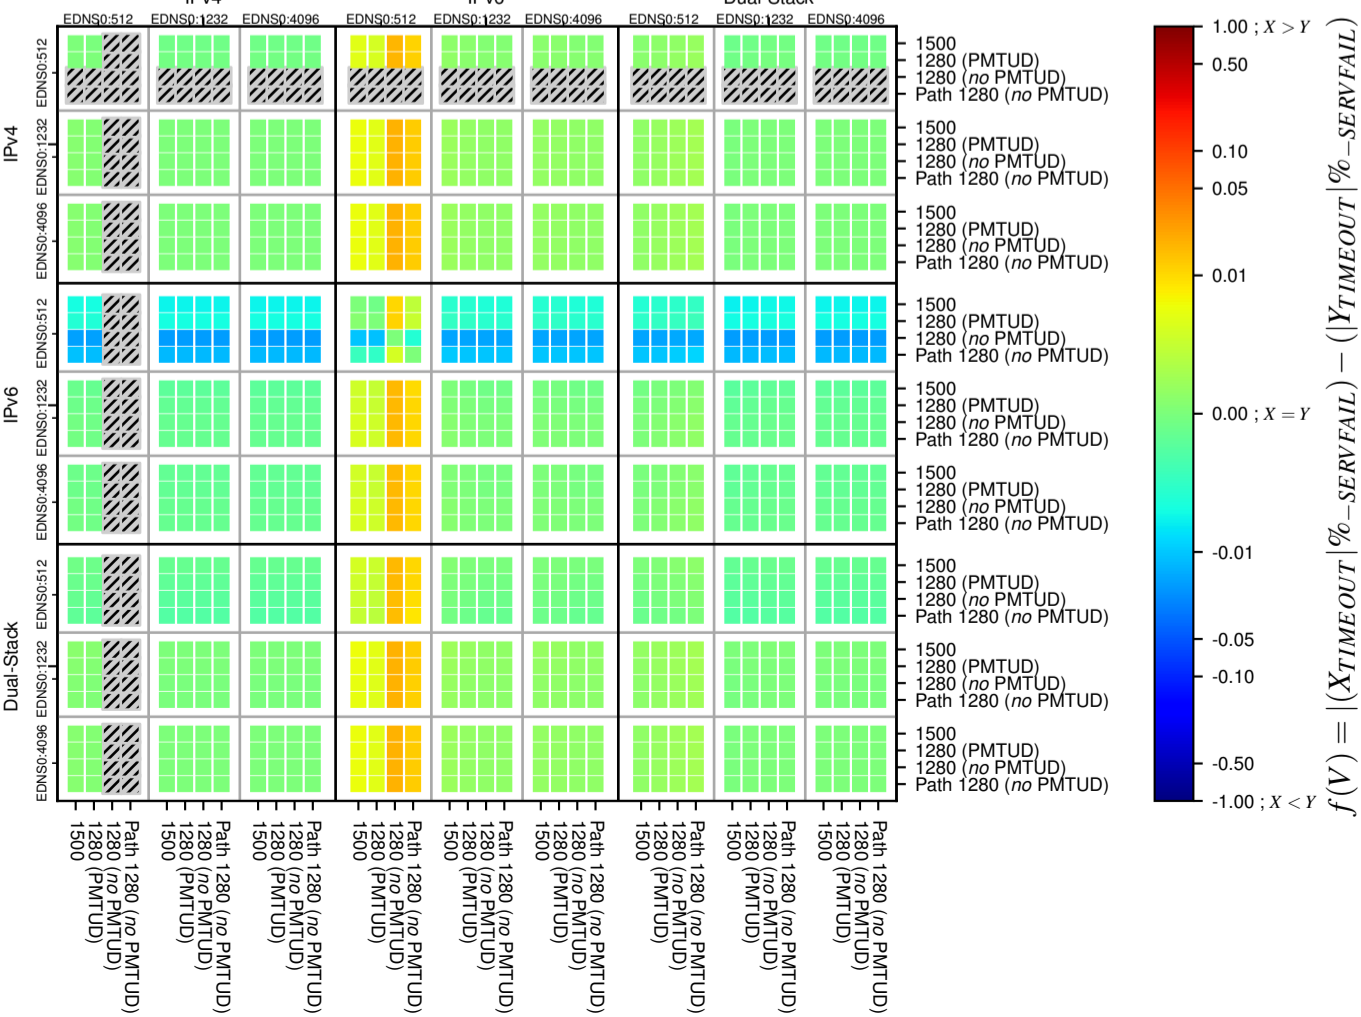

All Zones without DNSSEC for '.it'

All Zones with DNSSEC for '.it'

All Zones for '.it'

$$f(V) = |X_{TIMEOUT} \% - SERVFAIL} - (Y_{TIMEOUT} \% - SERVFAIL)$$

$$f(V) = |X_{TIMEOUT} \% - SERVFAIL} - (Y_{TIMEOUT} \% - SERVFAIL)$$

$$f(V) = |X_{TIMEOUT} \% - SERVFAIL} - (Y_{TIMEOUT} \% - SERVFAIL)$$