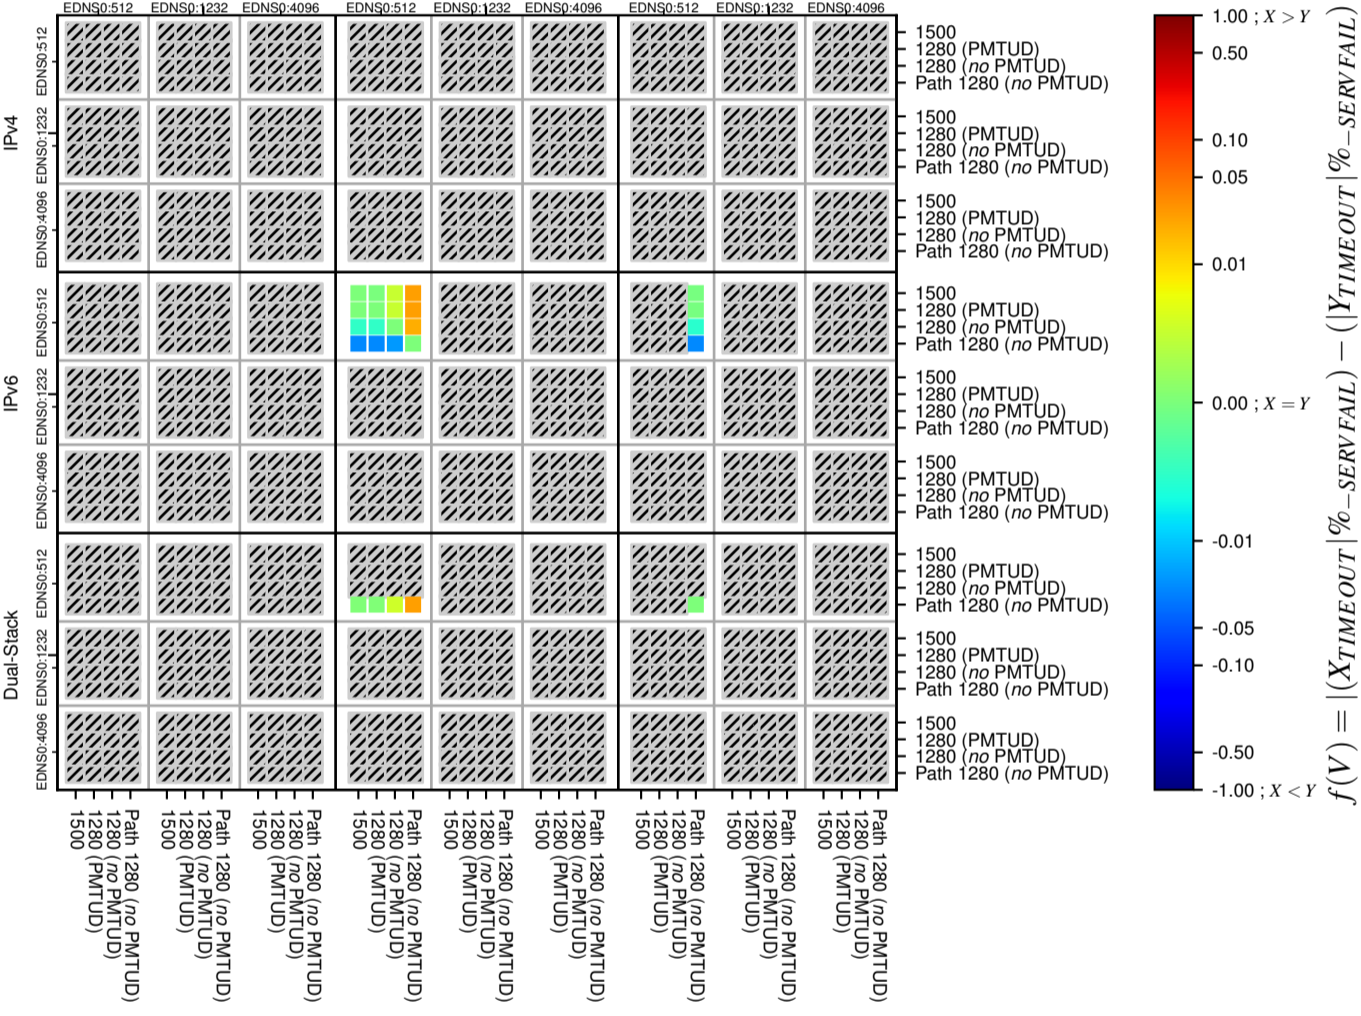

All Zones without DNSSEC for '.it'

All Zones with DNSSEC for '.it'

All Zones for '.it'

$$f(V) = |X_{TIMEOUT} \% - SERVFAIL} - (Y_{TIMEOUT} \% - SERVFAIL)$$

$$f(V) = |X_{TIMEOUT} \% - SERVFAIL} - (Y_{TIMEOUT} \% - SERVFAIL)$$

$$f(V) = |X_{TIMEOUT} \% - SERVFAIL} - (Y_{TIMEOUT} \% - SERVFAIL)$$