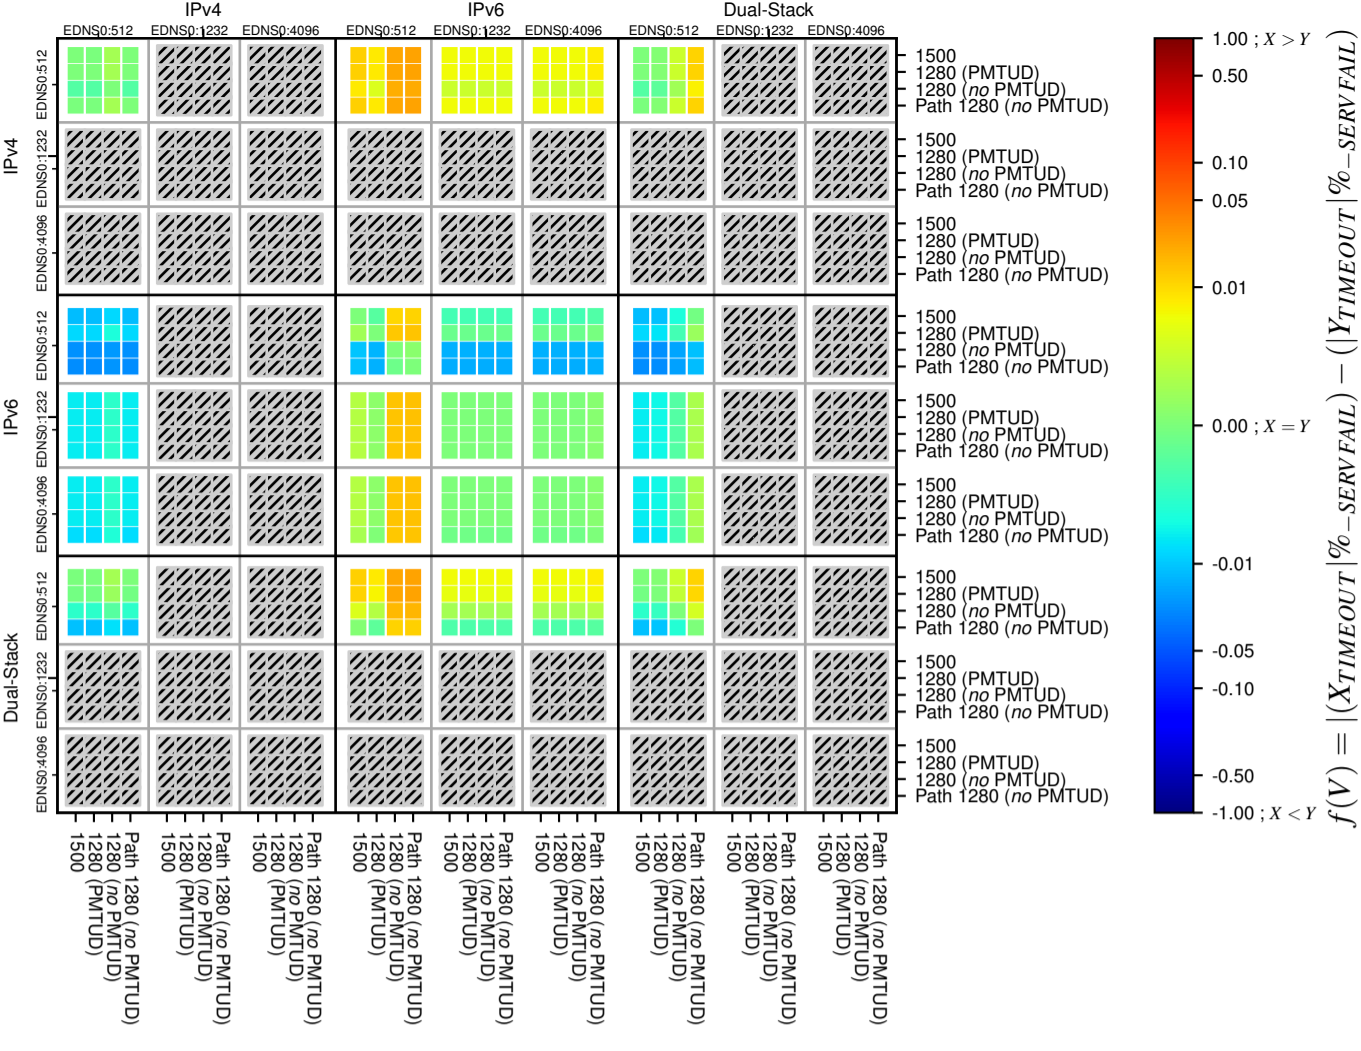

### All Zones without DNSSEC for '.se'