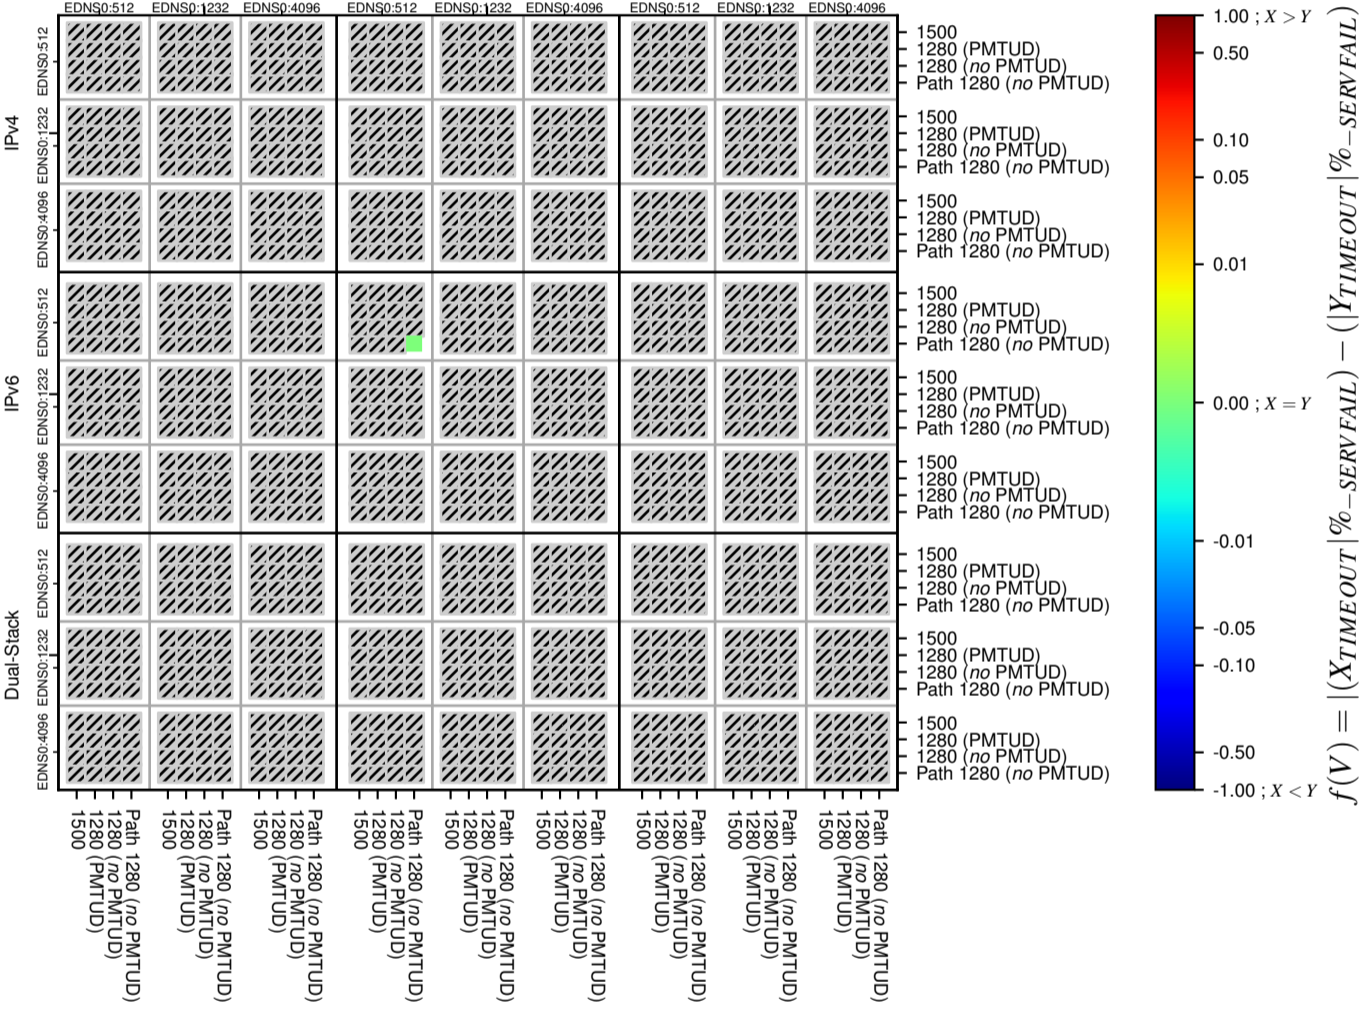

### All Zones for '.uk'

$$f(V) = |(X_{TIMEOUT} | \% - SERVFAIL) - (Y_{TIMEOUT} | \% - SERVFAIL)|$$

$$f(V) = |(X_{TIMEOUT} | \% - SERVFAIL) - (Y_{TIMEOUT} | \% - SERVFAIL)|$$

$$f(V) = |(X_{TIMEOUT} | \% - SERVFAIL) - (Y_{TIMEOUT} | \% - SERVFAIL)|$$