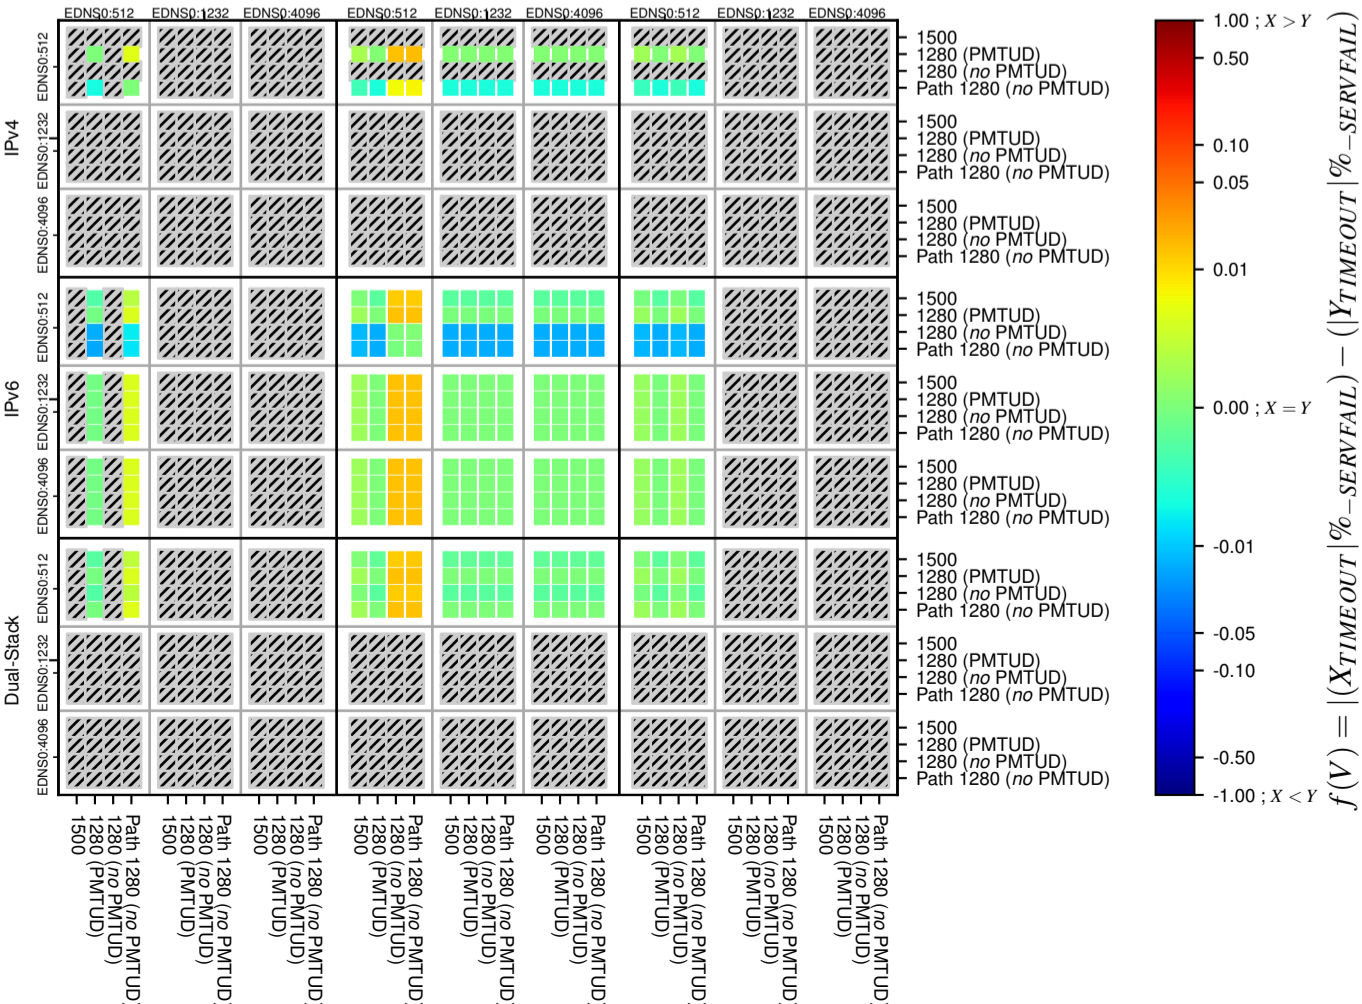

### All Zones for '.uk'

$$f(V) = |(X_{TIMEOUT} | \% - SERVFAIL) - (Y_{TIMEOUT} | \% - SERVFAIL)|$$

$$f(V) = |(X_{TIMEOUT} | \% - SERVFAIL) - (Y_{TIMEOUT} | \% - SERVFAIL)|$$

$$f(V) = |(X_{TIMEOUT} | \% - SERVFAIL) - (Y_{TIMEOUT} | \% - SERVFAIL)|$$