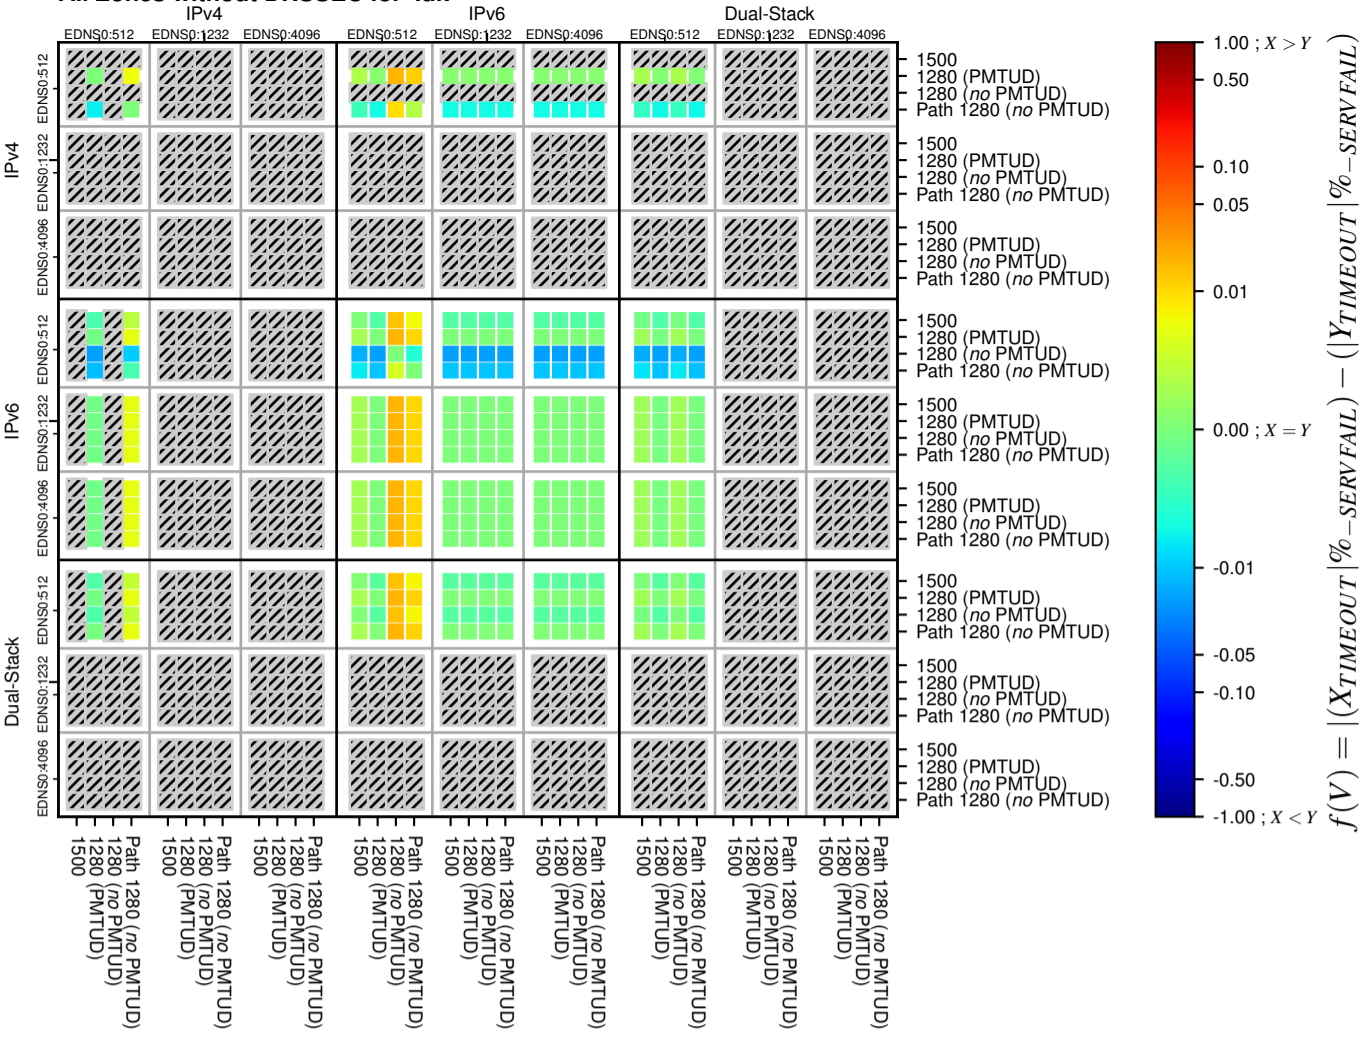

All Zones without DNSSEC for '.uk'