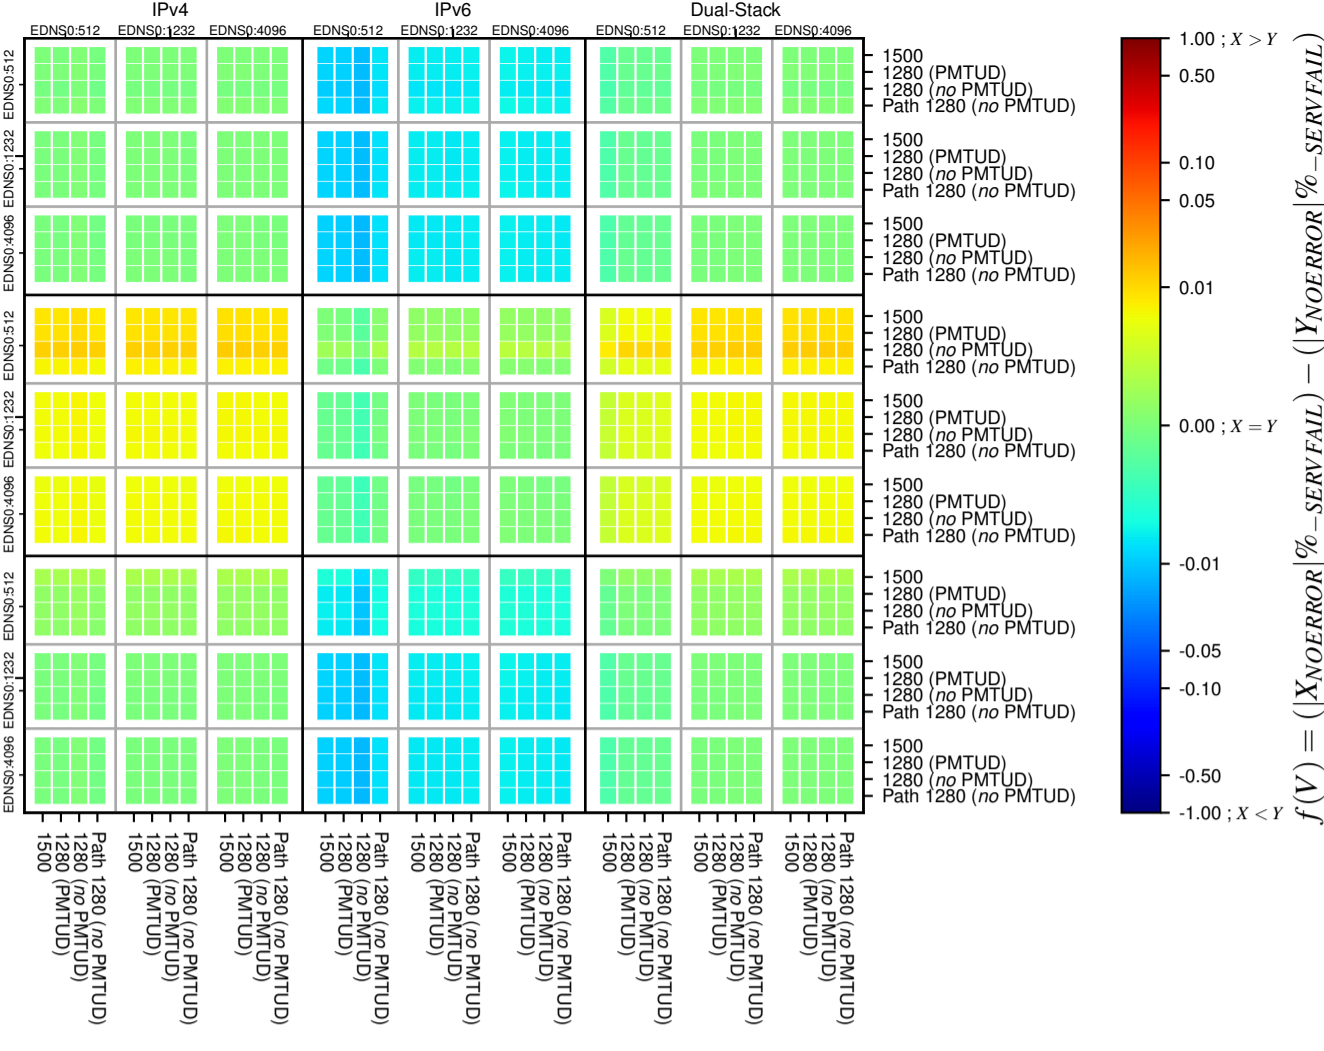

All Zones without DNSSEC for '.de'

All Zones with DNSSEC for '.de'

All Zones for '.de'