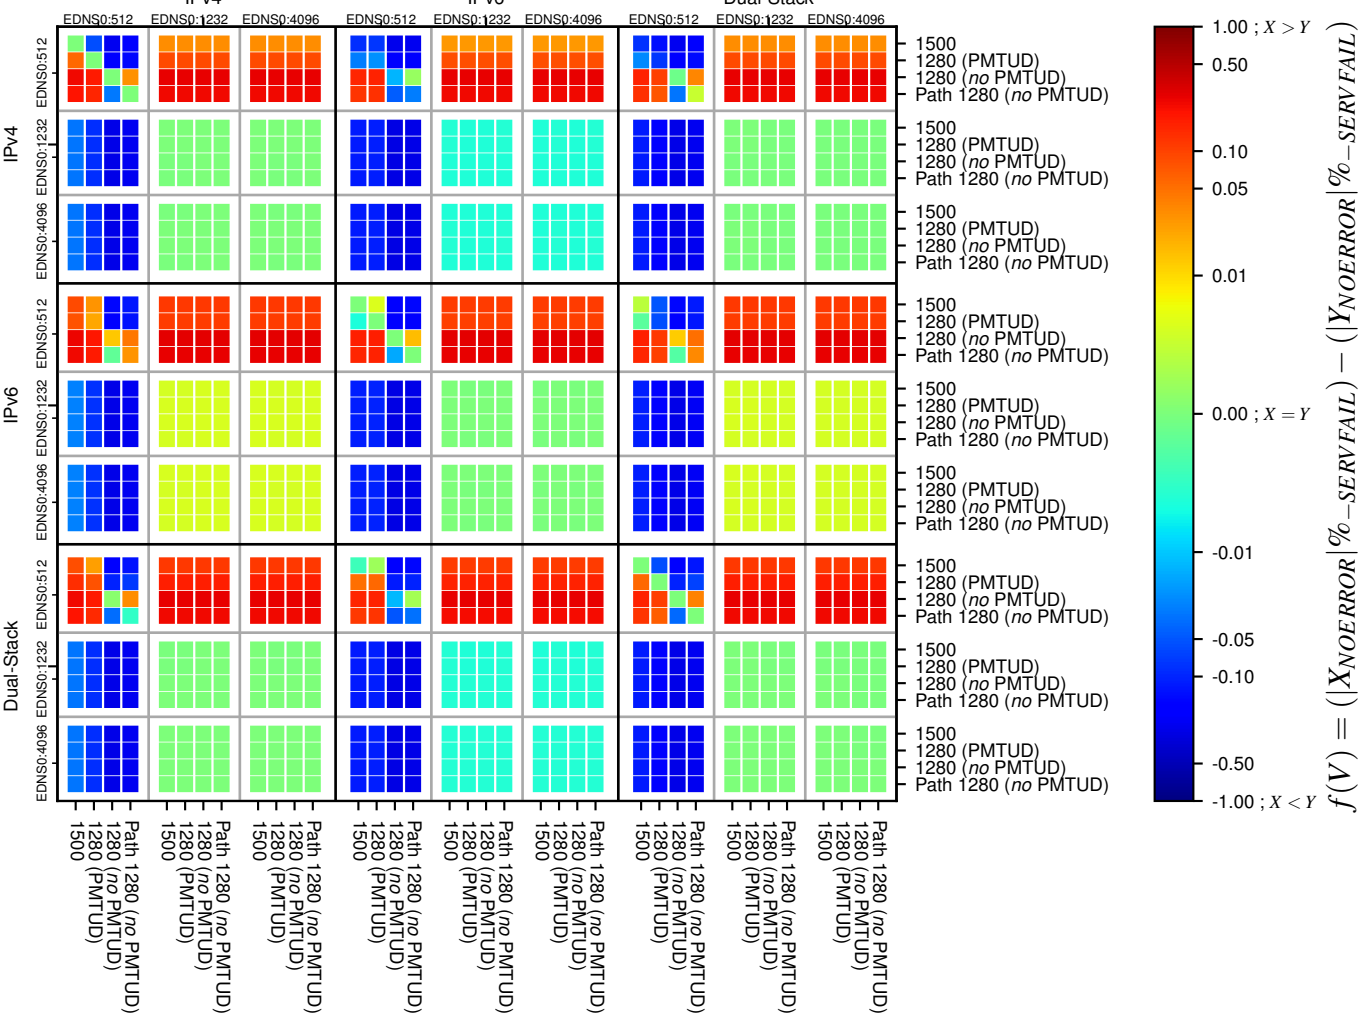

### All Zones without DNSSEC for '.jp'

### All Zones with DNSSEC for '.jp'

### All Zones for '.jp'

$$f(V) = (|X_{NOERROR}| \% - SERVFAIL) - (|Y_{NOERROR}| \% - SERVFAIL)$$

$$f(V) = (|X_{NOERROR}| \% - SERVFAIL) - (|Y_{NOERROR}| \% - SERVFAIL)$$

$$f(V) = (|X_{NOERROR}| \% - SERVFAIL) - (|Y_{NOERROR}| \% - SERVFAIL)$$