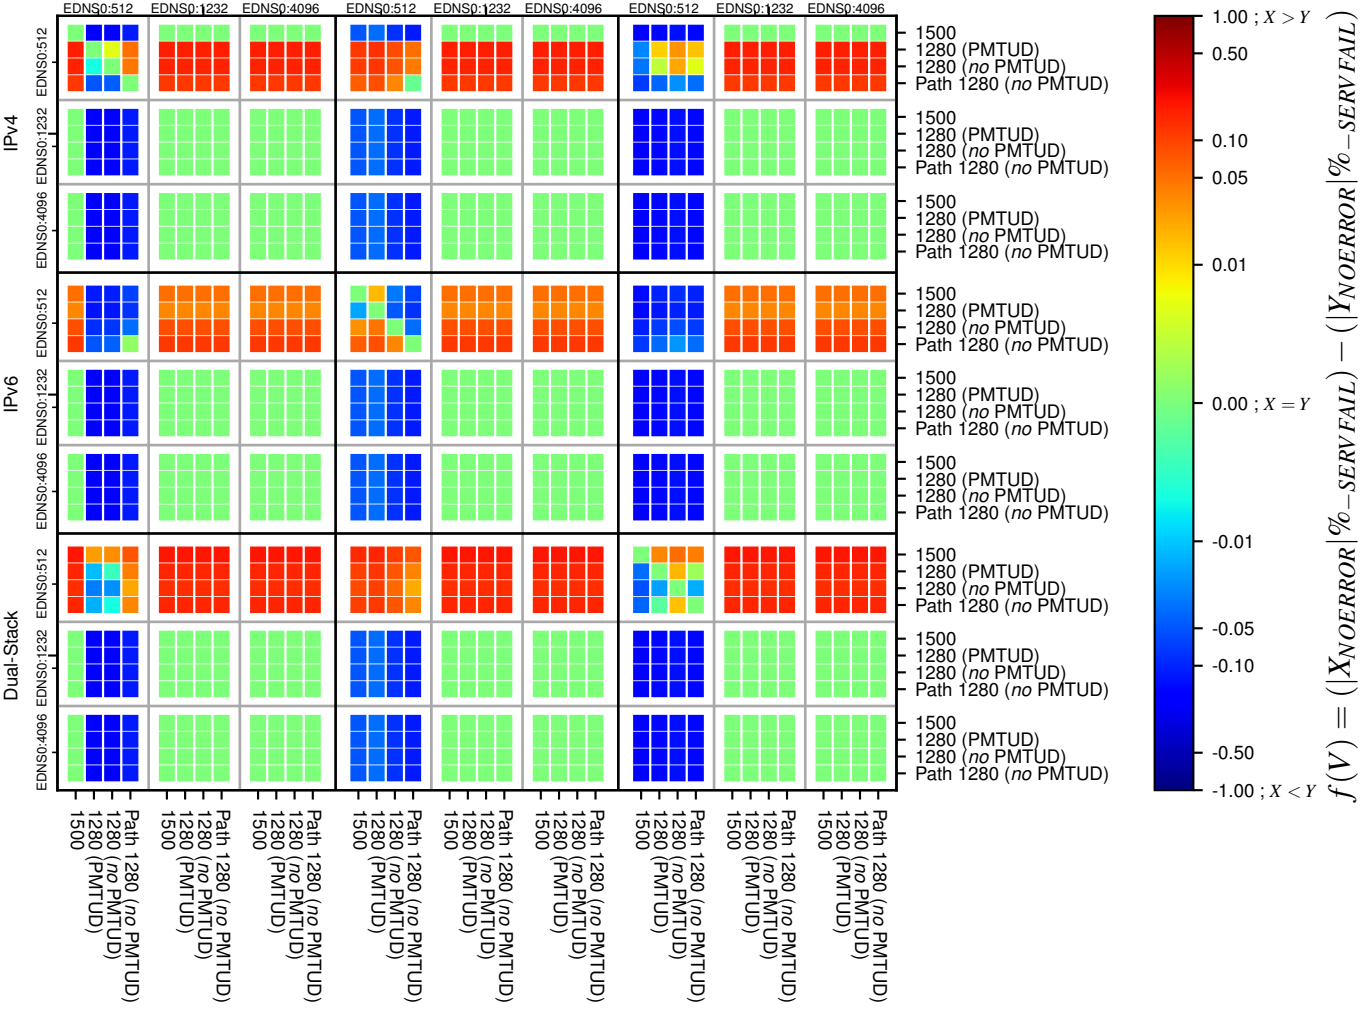

### All Zones without DNSSEC for '.jp'

### All Zones for '.jp'

$$f(V) = (|X_{NOERROR}| \% - SERVFAIL) - (|Y_{NOERROR}| \% - SERVFAIL)$$

$$f(V) = (|X_{NOERROR}| \% - SERVFAIL) - (|Y_{NOERROR}| \% - SERVFAIL)$$

$$f(V) = (|X_{NOERROR}| \% - SERVFAIL) - (|Y_{NOERROR}| \% - SERVFAIL)$$