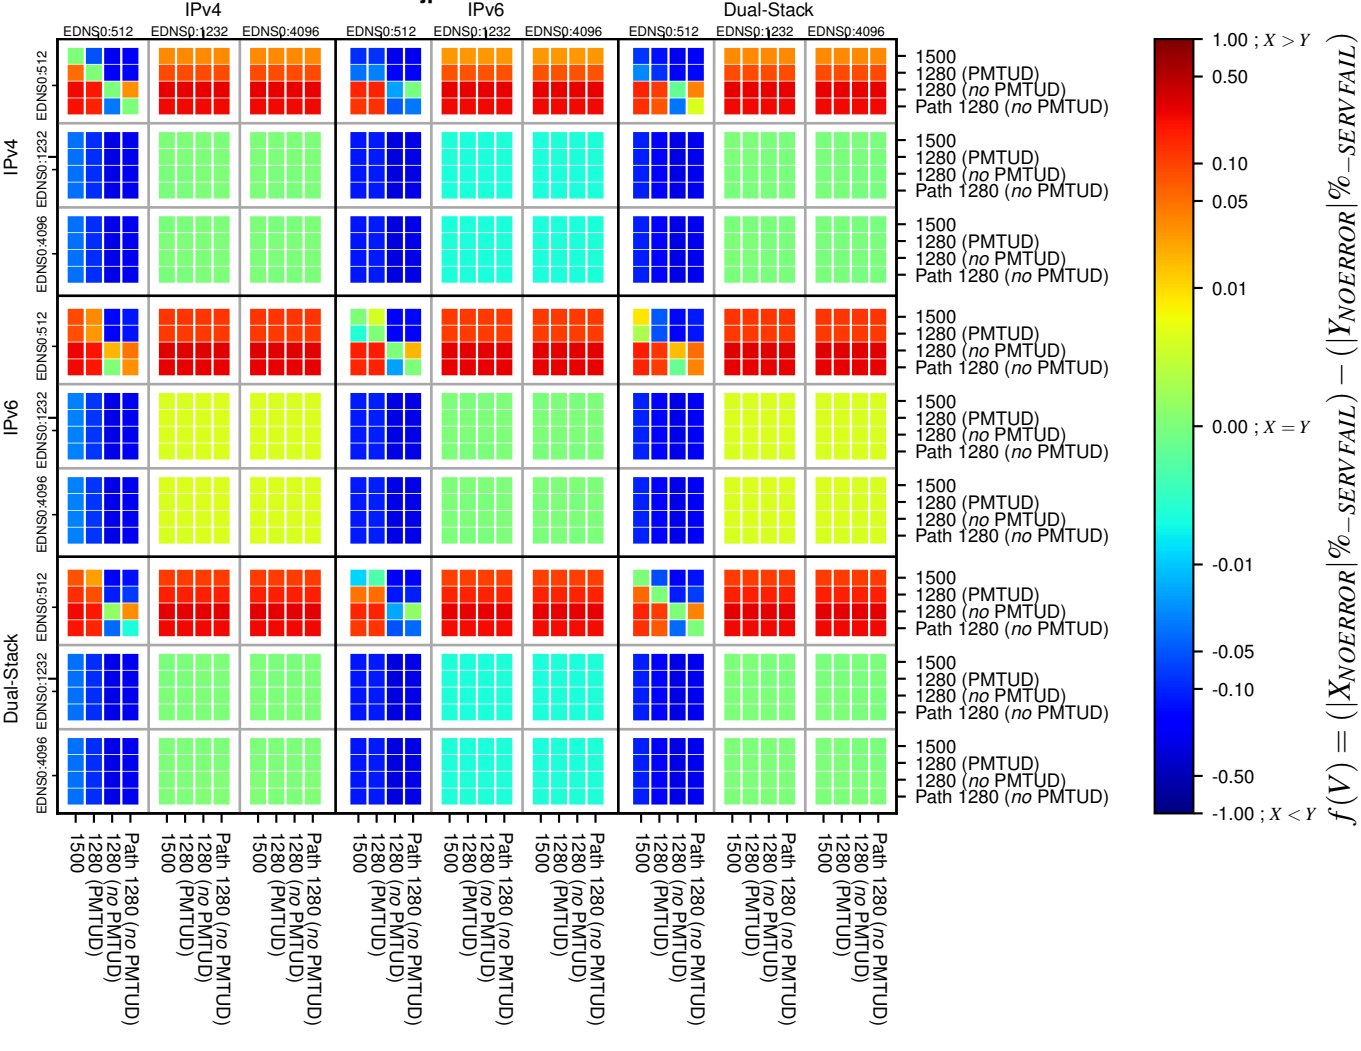

### All Zones without DNSSEC for '.jp'

### All Zones for '.jp'

$$f(V) = (|X_{NOERROR}| \% - SERVFAIL) - (|Y_{NOERROR}| \% - SERVFAIL)$$

$$f(V) = (|X_{NOERROR}| \% - SERVFAIL) - (|Y_{NOERROR}| \% - SERVFAIL)$$

$$f(V) = (|X_{NOERROR}| \% - SERVFAIL) - (|Y_{NOERROR}| \% - SERVFAIL)$$