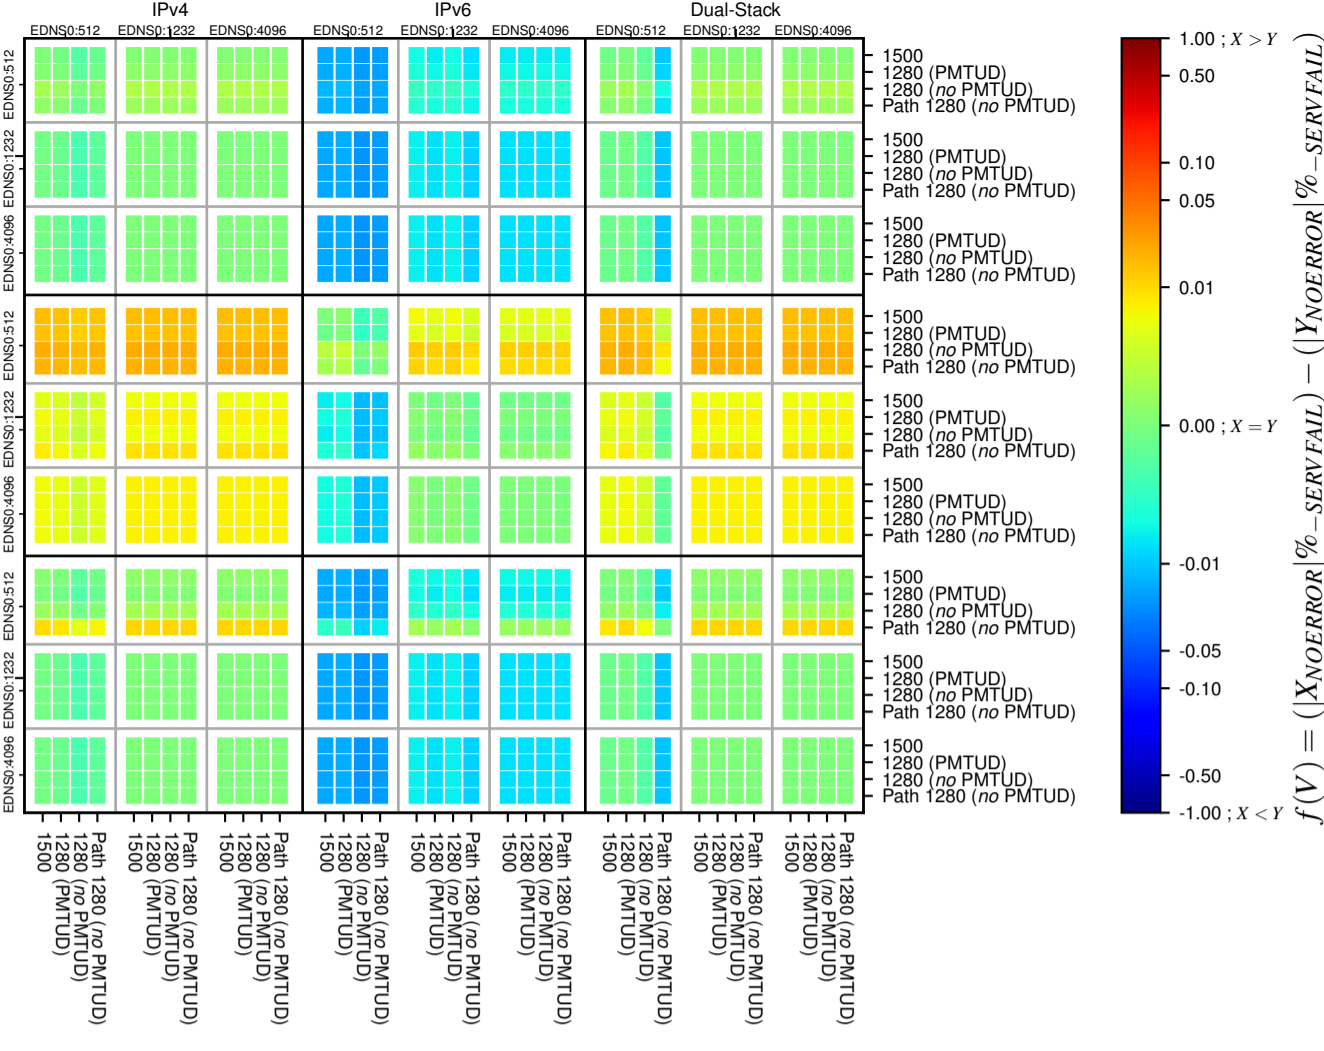

All Zones without DNSSEC for '.se'

All Zones with DNSSEC for '.se'

All Zones for '.se'