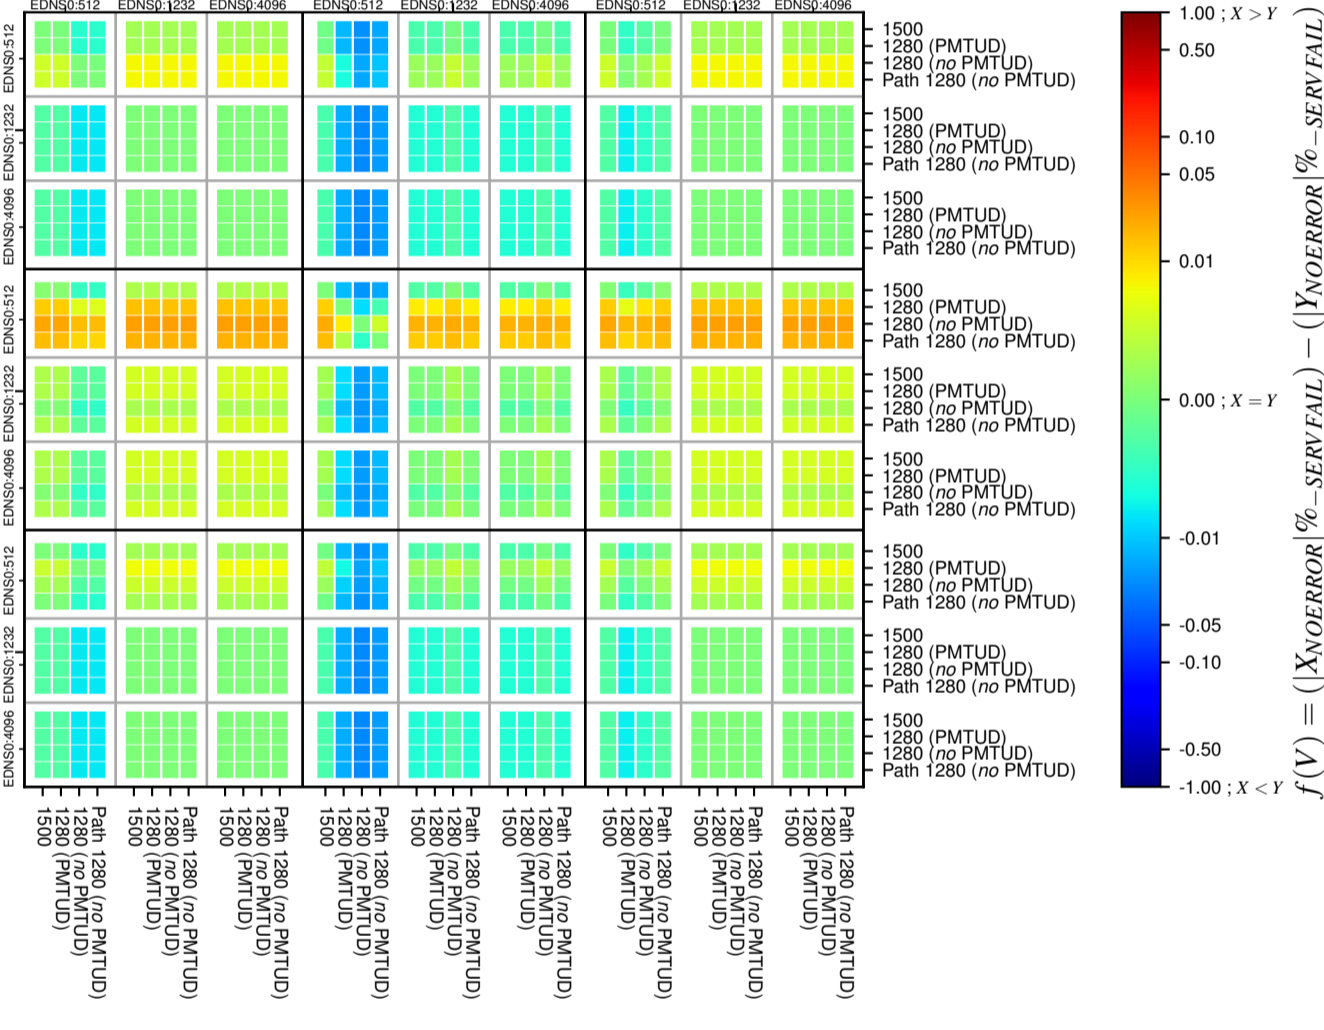

All Zones without DNSSEC for '.se'

All Zones with DNSSEC for '.se'

All Zones for '.se'