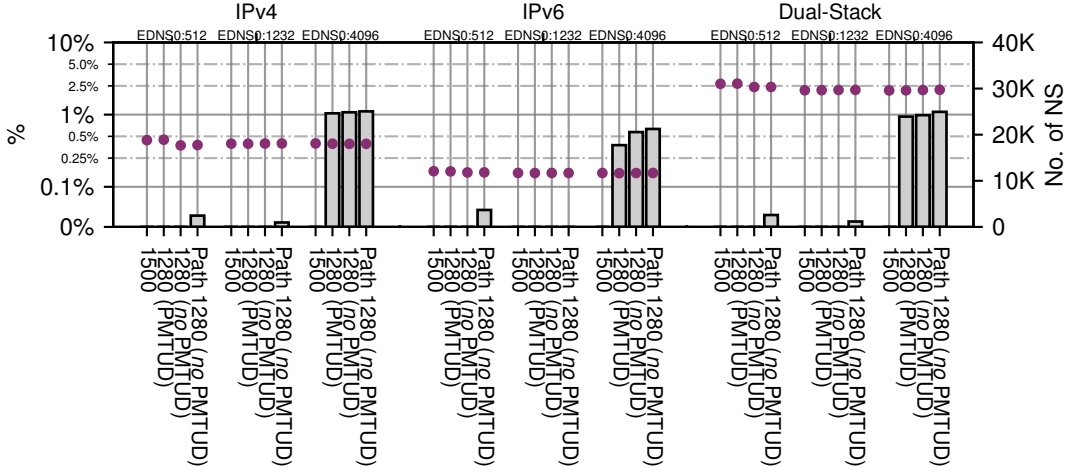

UDP packet too big

All Zones with DNSSEC