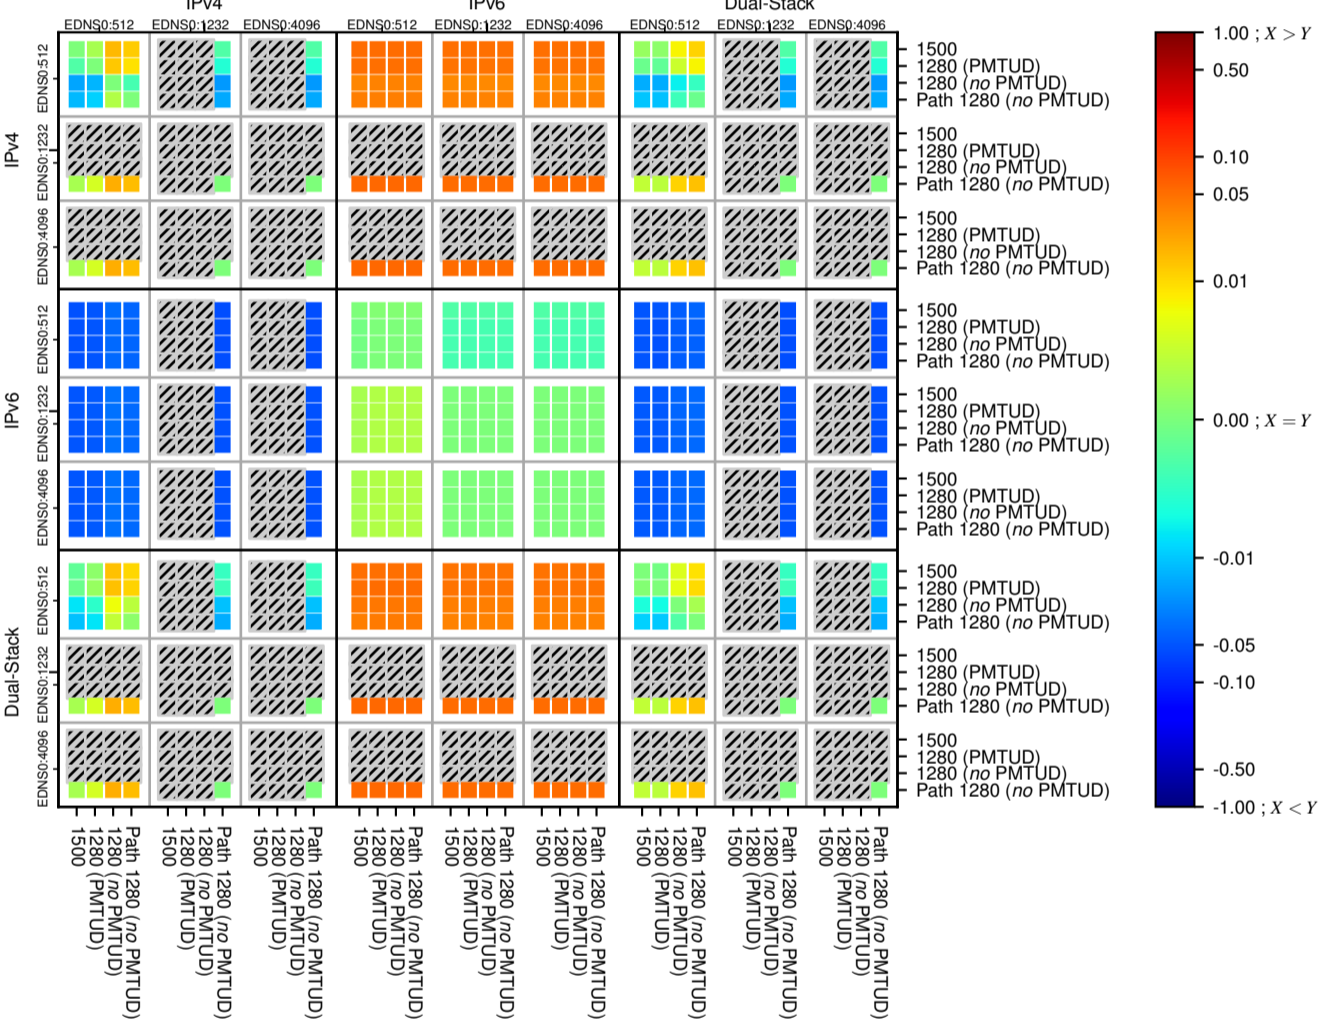

### All Zones without DNSSEC for '.net'

### All Zones with DNSSEC for '.net'

### All Zones for '.net'

$$f(V) = |X_{SERVFAIL}| \% - |Y_{SERVFAIL}| \%$$

$$f(V) = |X_{SERVFAIL}| \% - |Y_{SERVFAIL}| \%$$

$$f(V) = |X_{SERVFAIL}| \% - |Y_{SERVFAIL}| \%$$