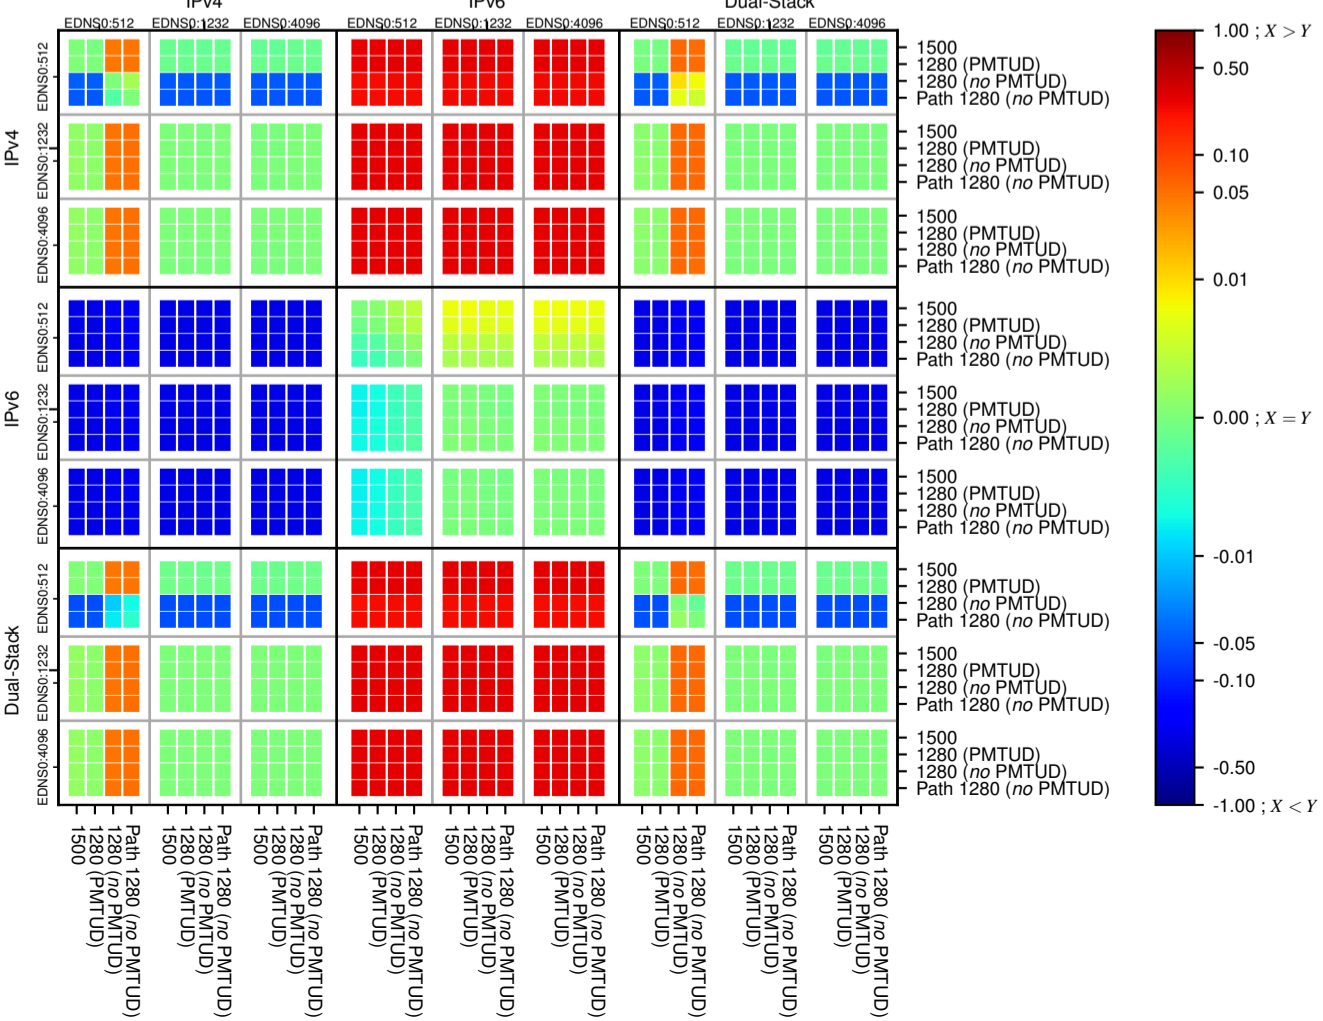

### All Zones without DNSSEC for '.net'

### All Zones with DNSSEC for '.net'

### All Zones for '.net'

$$f(V) = |X_{SERVFAIL}| \% - |Y_{SERVFAIL}| \%$$

$$f(V) = |X_{SERVFAIL}| \% - |Y_{SERVFAIL}| \%$$

$$f(V) = |X_{SERVFAIL}| \% - |Y_{SERVFAIL}| \%$$