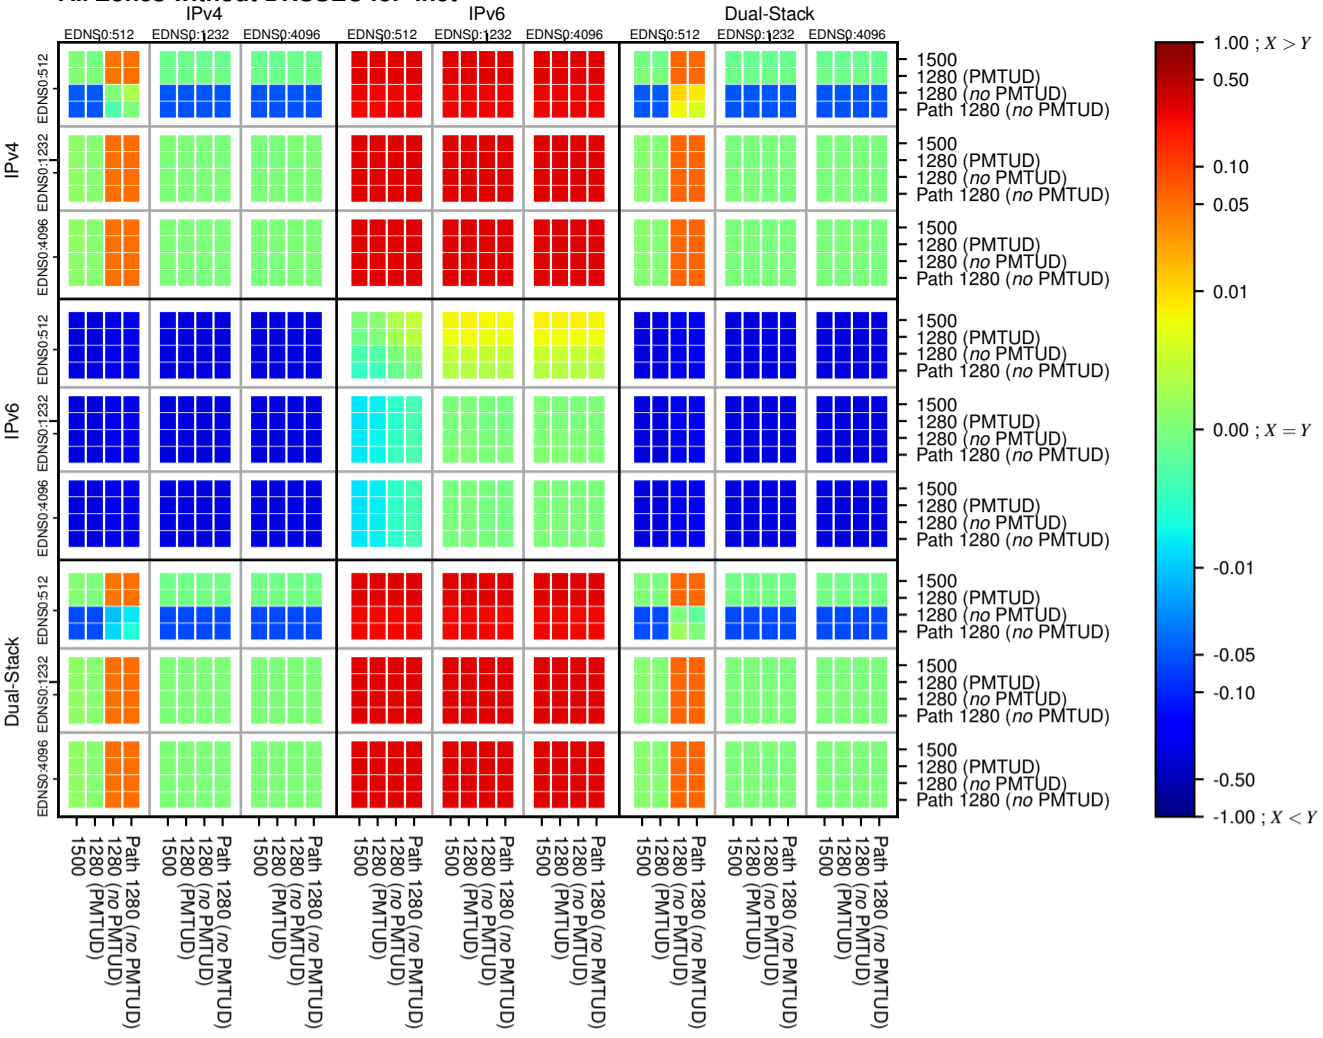

### All Zones without DNSSEC for '.net'

### All Zones with DNSSEC for '.net'

### All Zones for '.net'

$$f(V) = |X_{SERVFAIL}| \% - |Y_{SERVFAIL}| \%$$

$$f(V) = |X_{SERVFAIL}| \% - |Y_{SERVFAIL}| \%$$

$$f(V) = |X_{SERVFAIL}| \% - |Y_{SERVFAIL}| \%$$