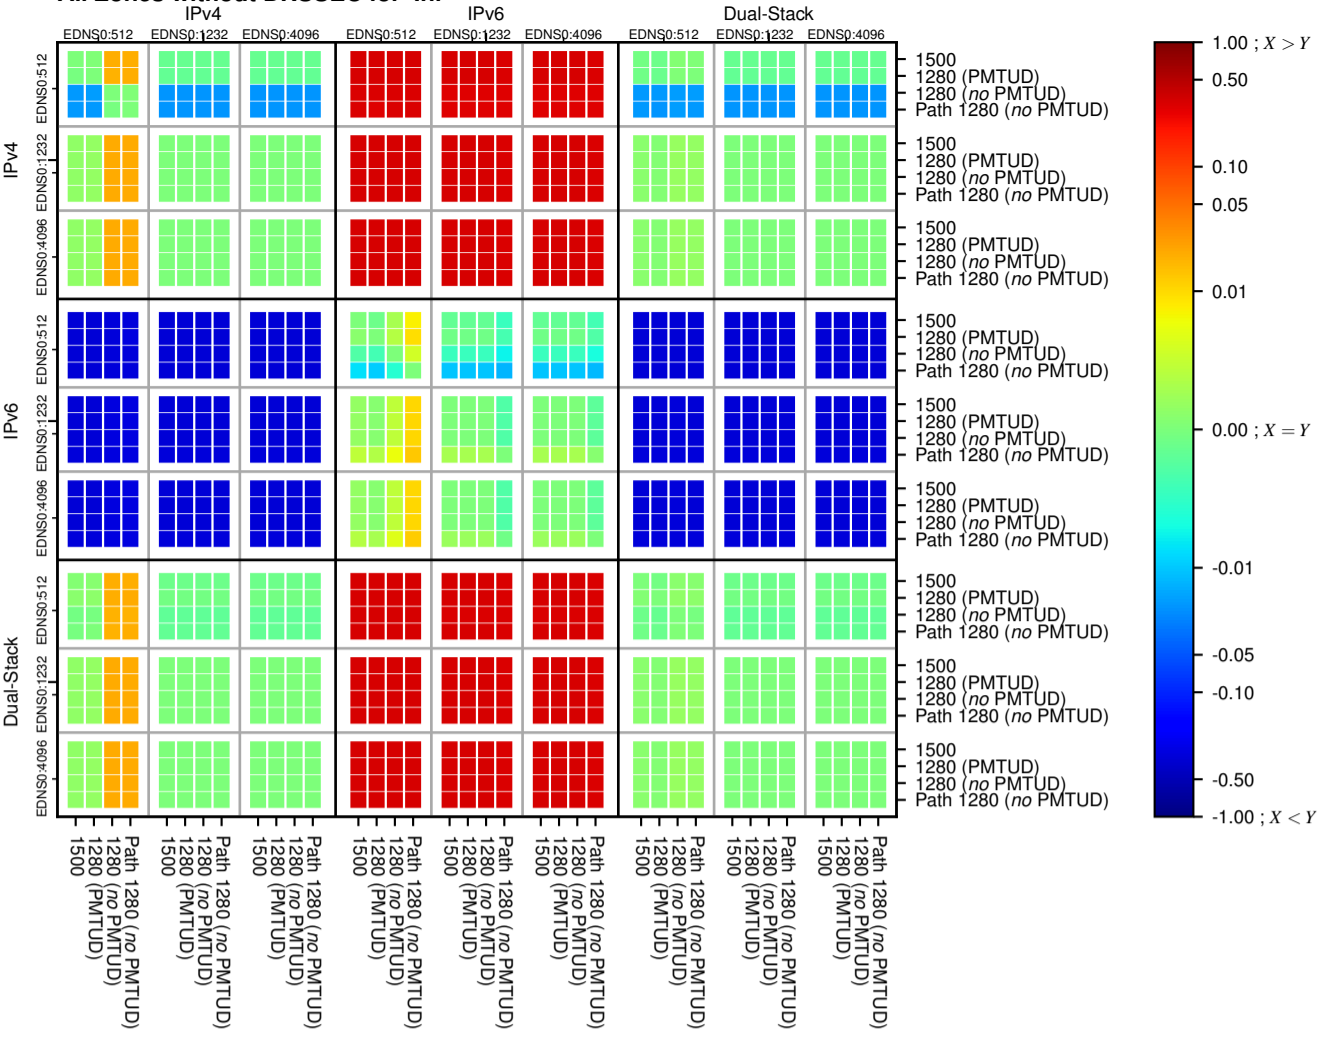

### All Zones without DNSSEC for '.nl'