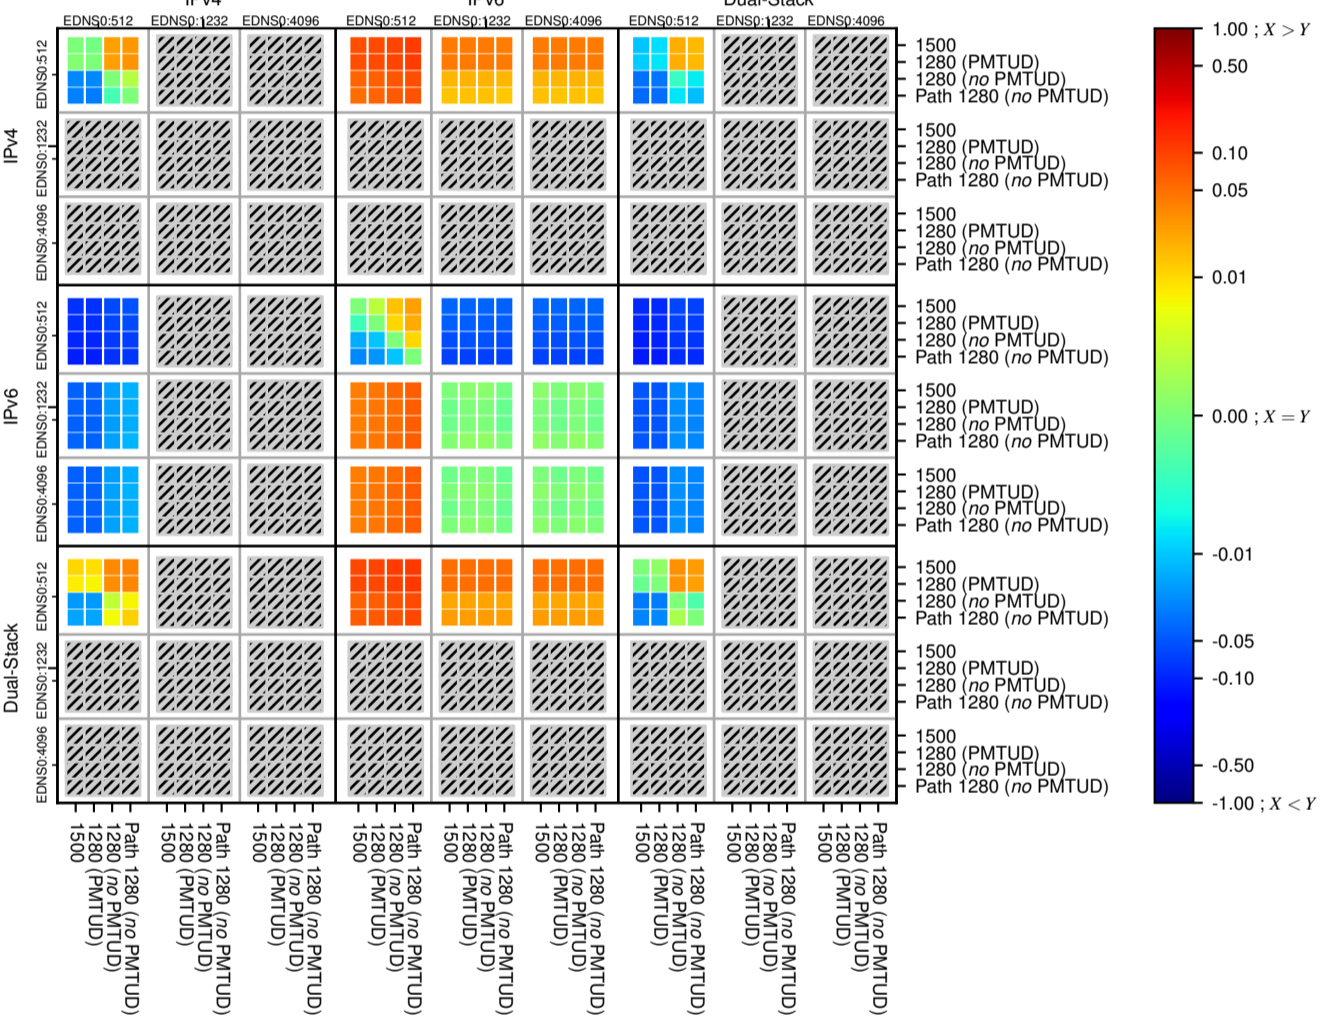

All Zones with DNSSEC for '.nl'