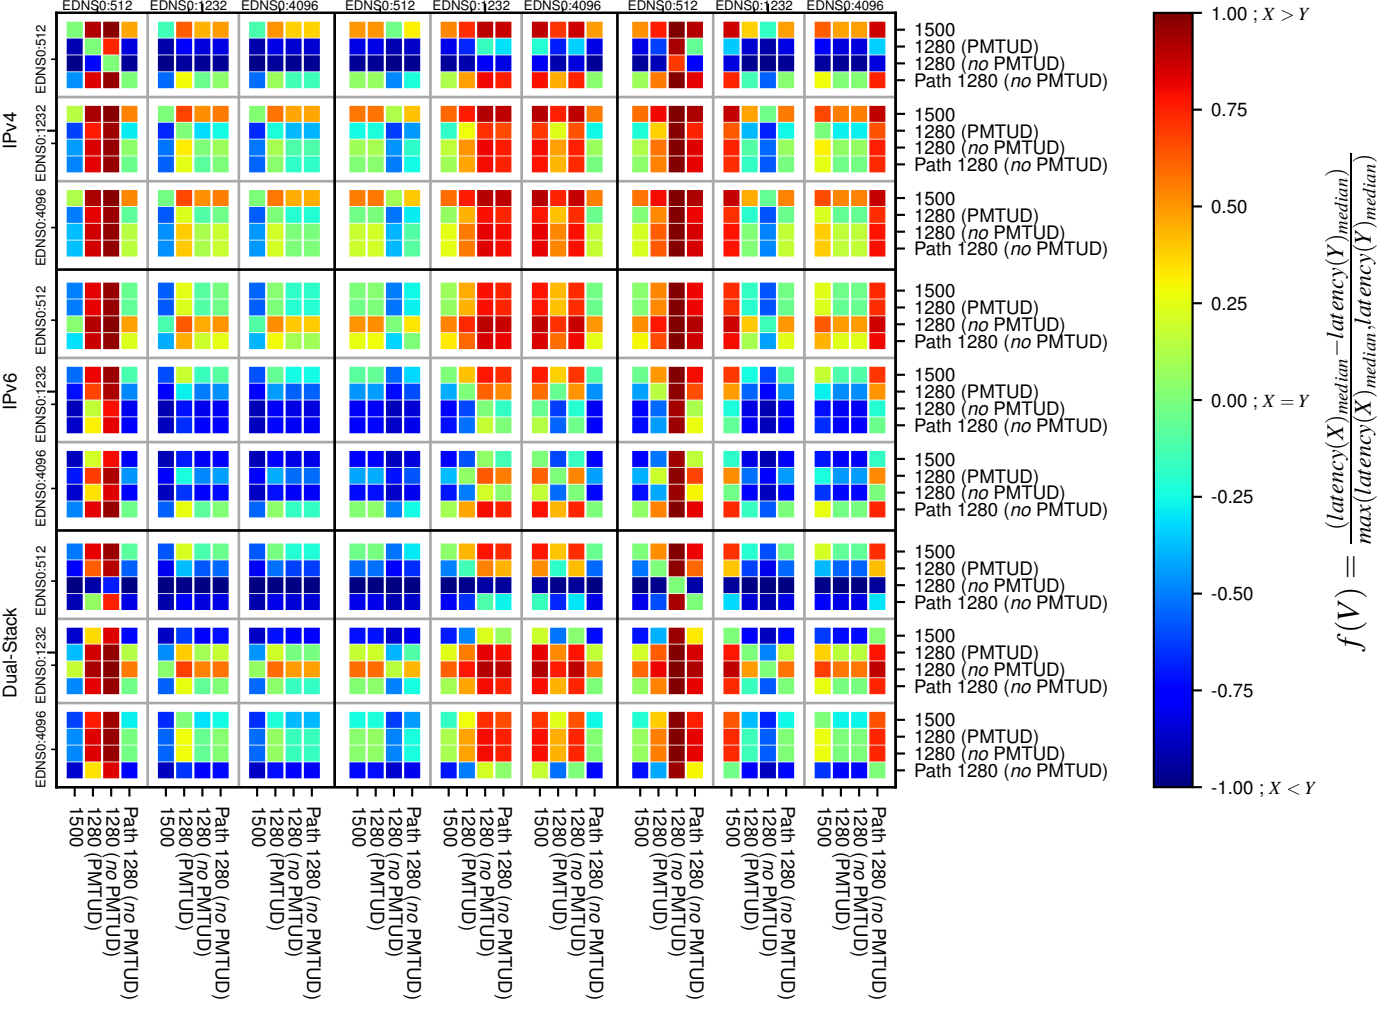

### All Zones without DNSSEC returning NOERROR for 'all\_psi\_domains'

### All Zones with DNSSEC returning NOERROR for 'all\_psi\_domains'