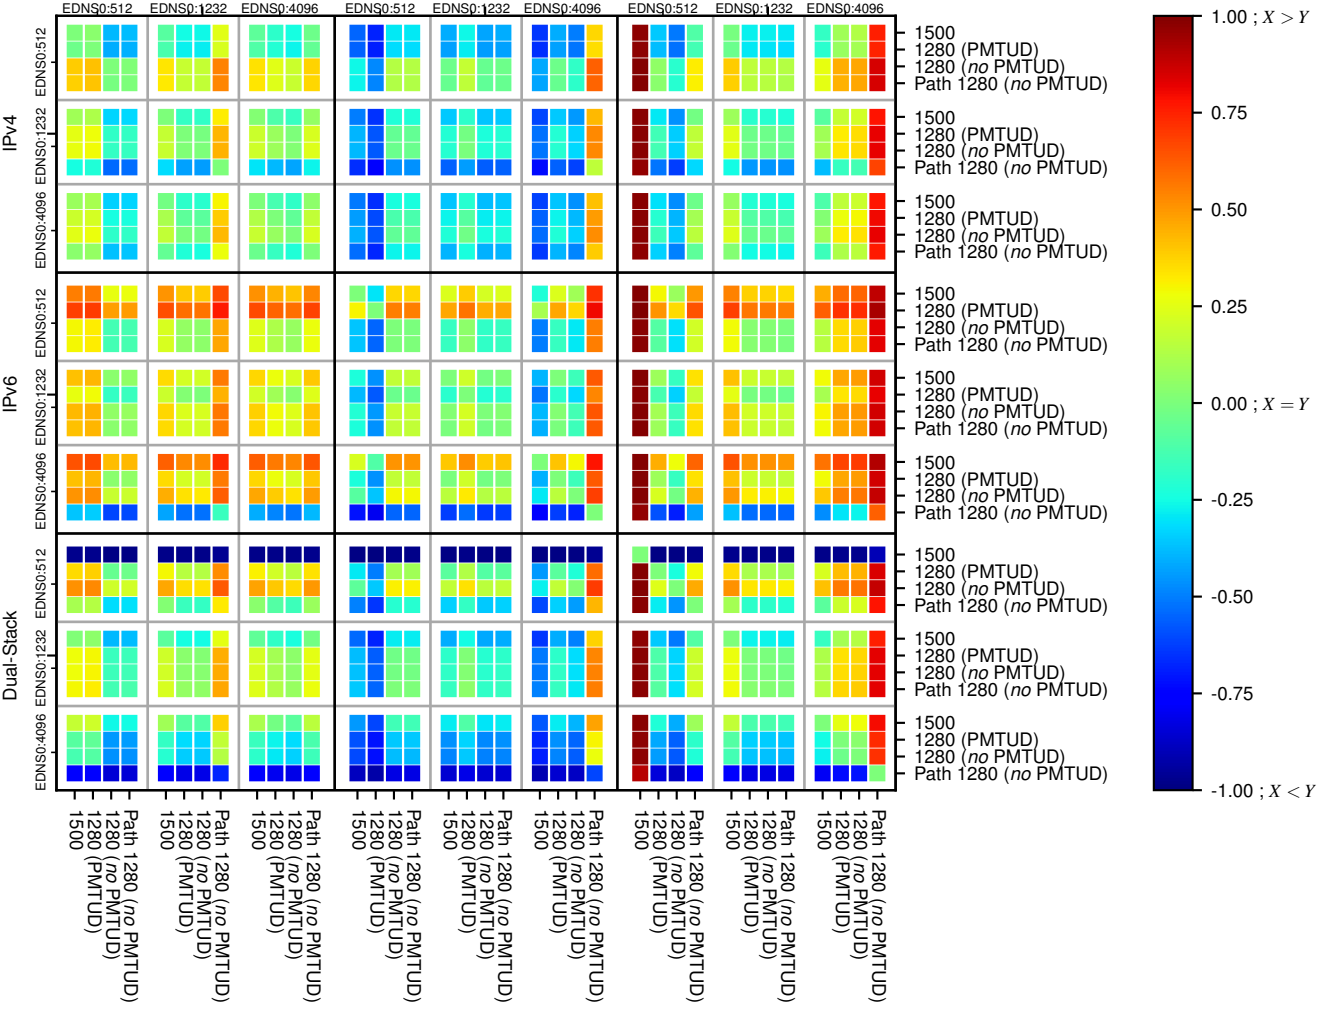

### All Zones without DNSSEC returning NOERROR for '.nl'

### All Zones with DNSSEC returning NOERROR for '.nl'