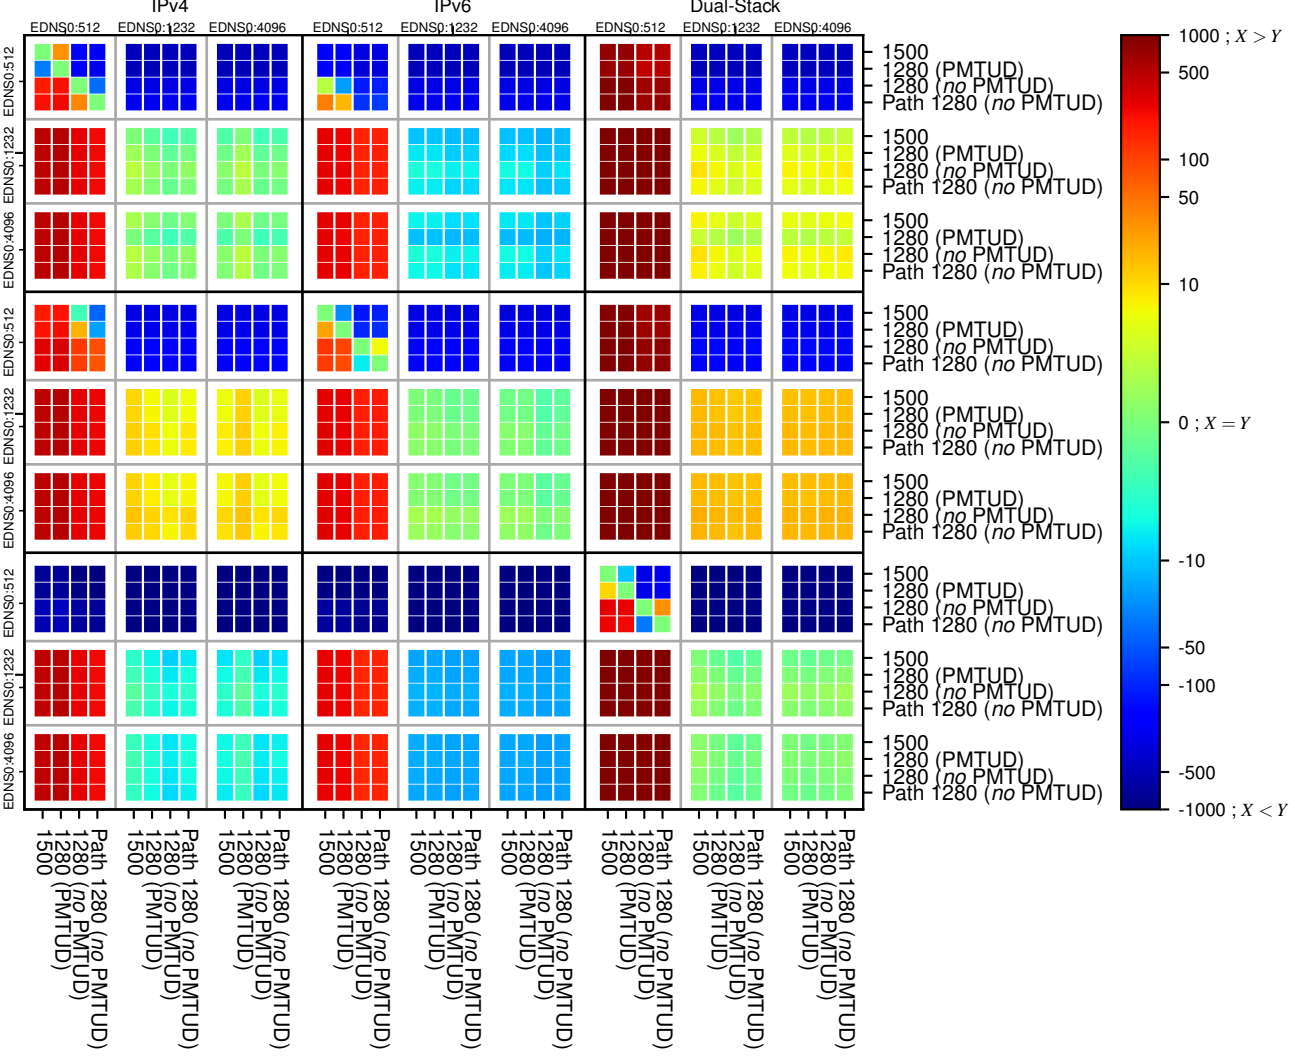

All Zones without DNSSEC returning NOERROR for '.de'

All Zones with DNSSEC returning NOERROR for '.de'

All Zones returning NOERROR for '.de'