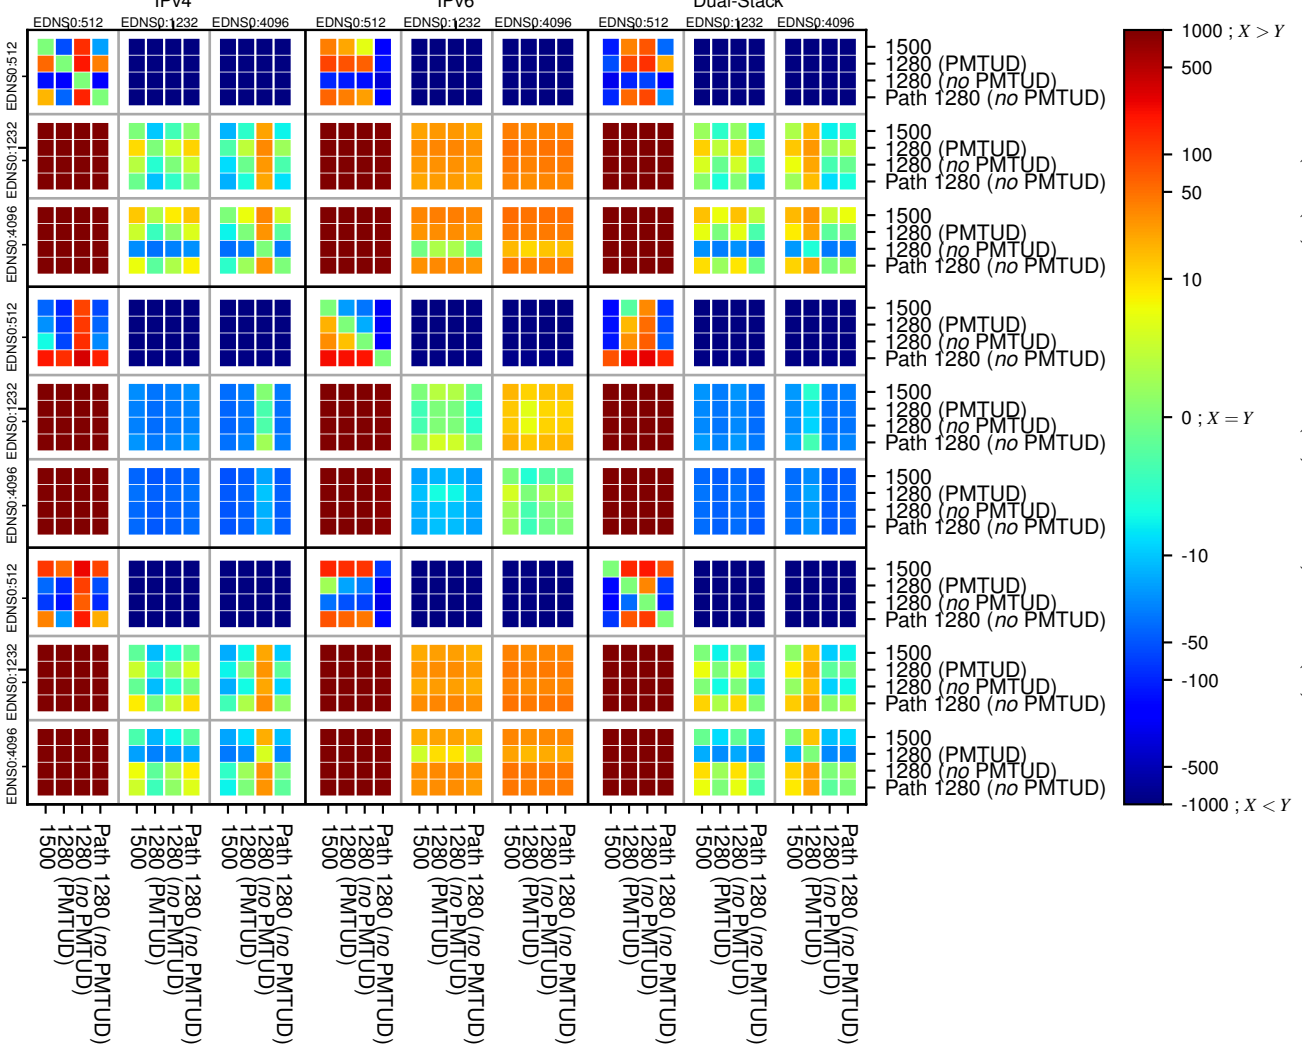

All Zones without DNSSEC returning NOERROR for '.jp'

All Zones with DNSSEC returning NOERROR for '.jp'

All Zones returning NOERROR for '.jp'