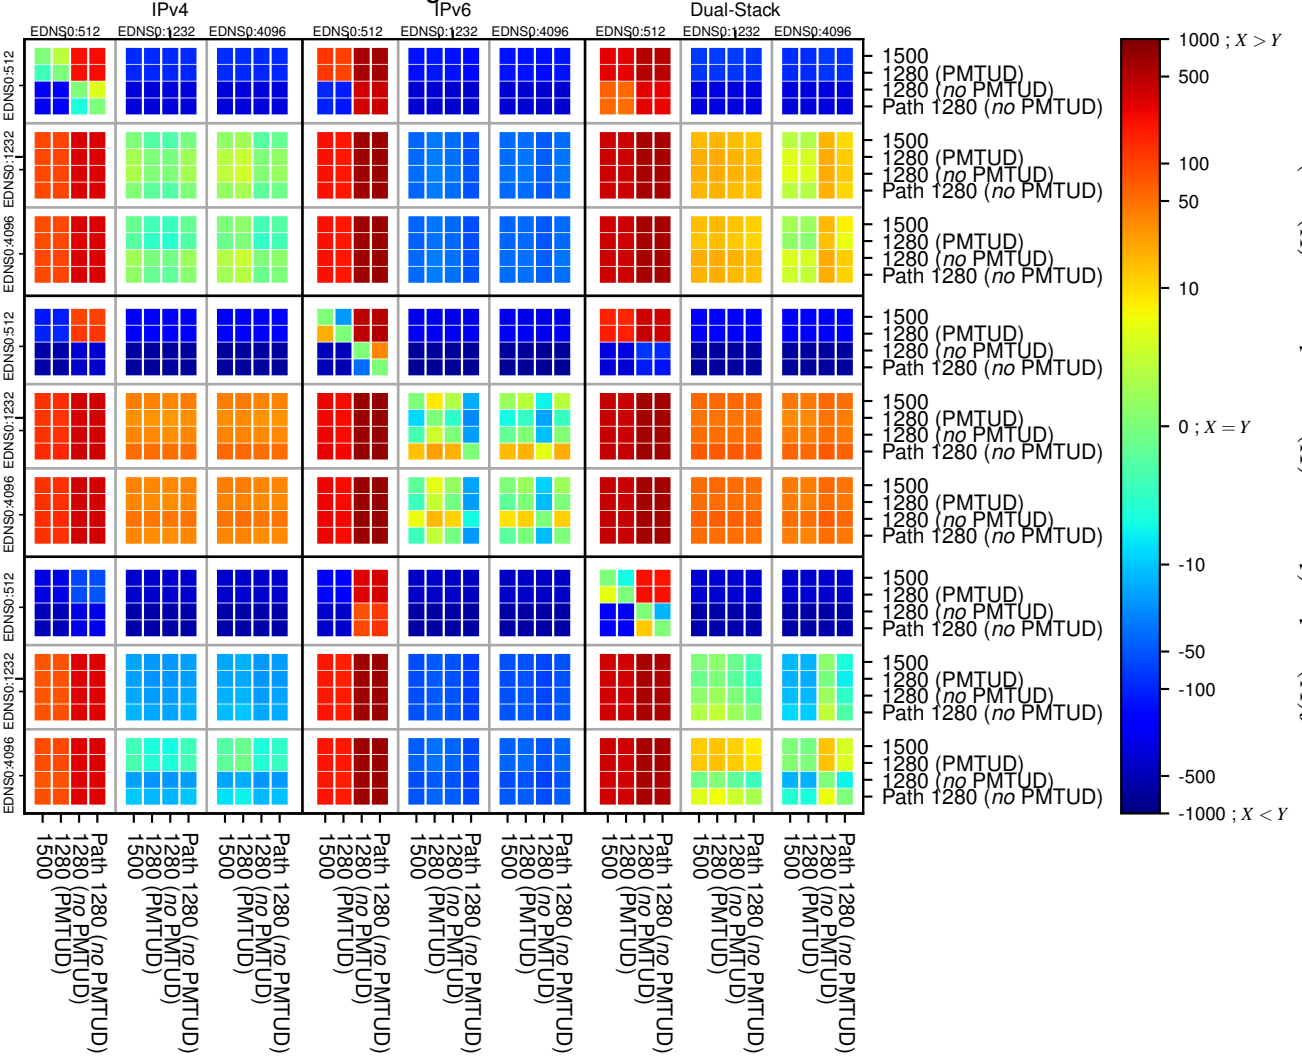

### All Zones without DNSSEC returning NOERROR for '.net'