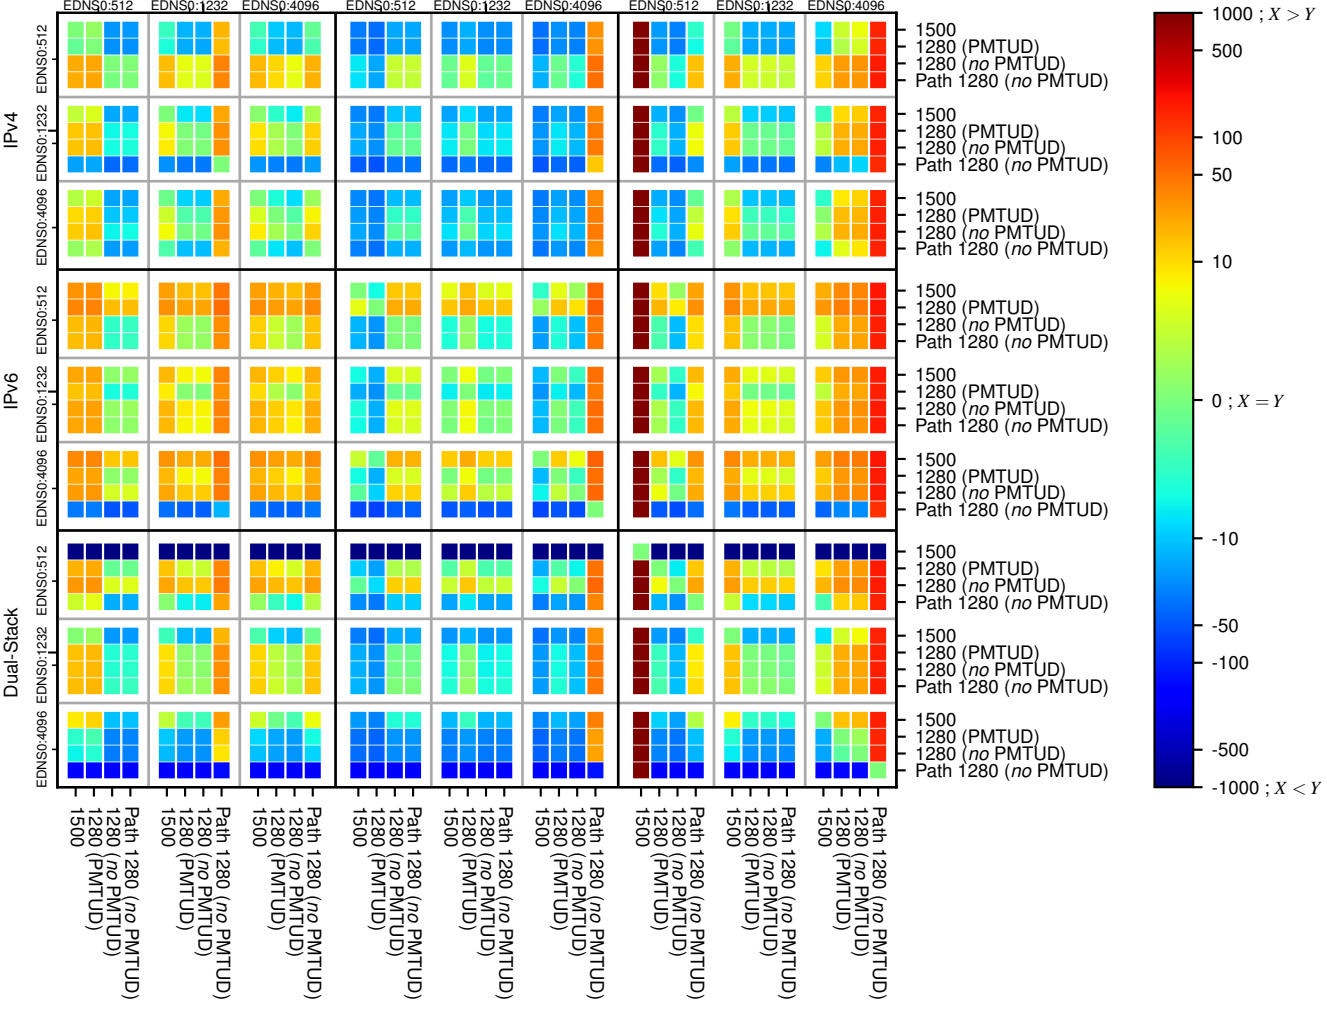

All Zones without DNSSEC returning NOERROR for '.nl'

All Zones with DNSSEC returning NOERROR for '.nl'

All Zones returning NOERROR for '.nl'

$$f(V) = \log(\text{latency}(X)_{\text{median}} - \text{latency}(Y)_{\text{median}}) \text{ms}$$