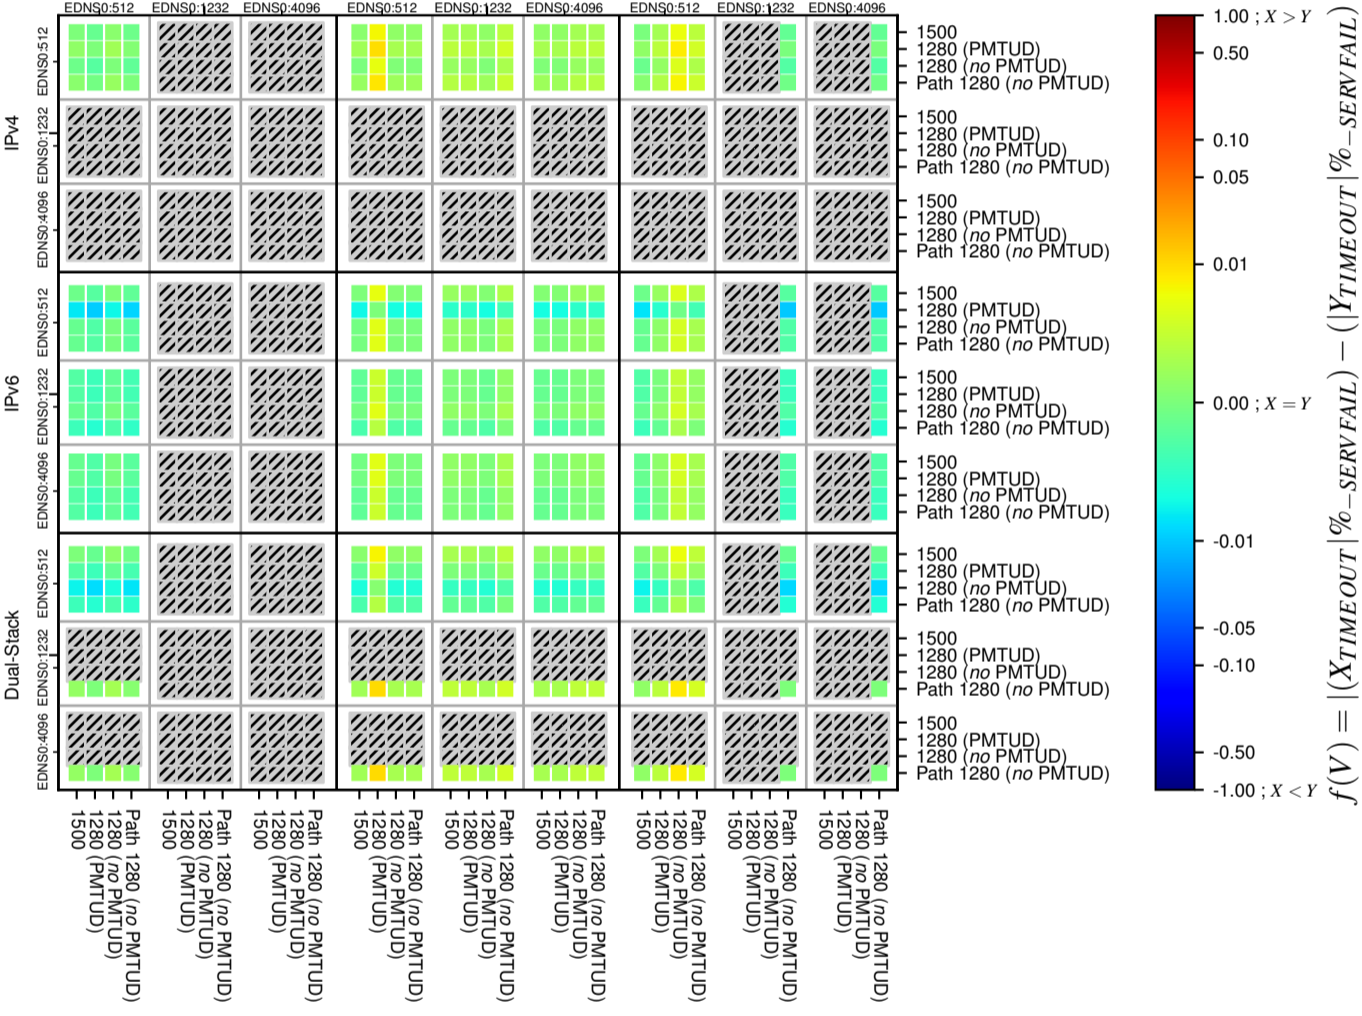

All Zones without DNSSEC for '.de'

All Zones with DNSSEC for '.de'

All Zones for '.de'