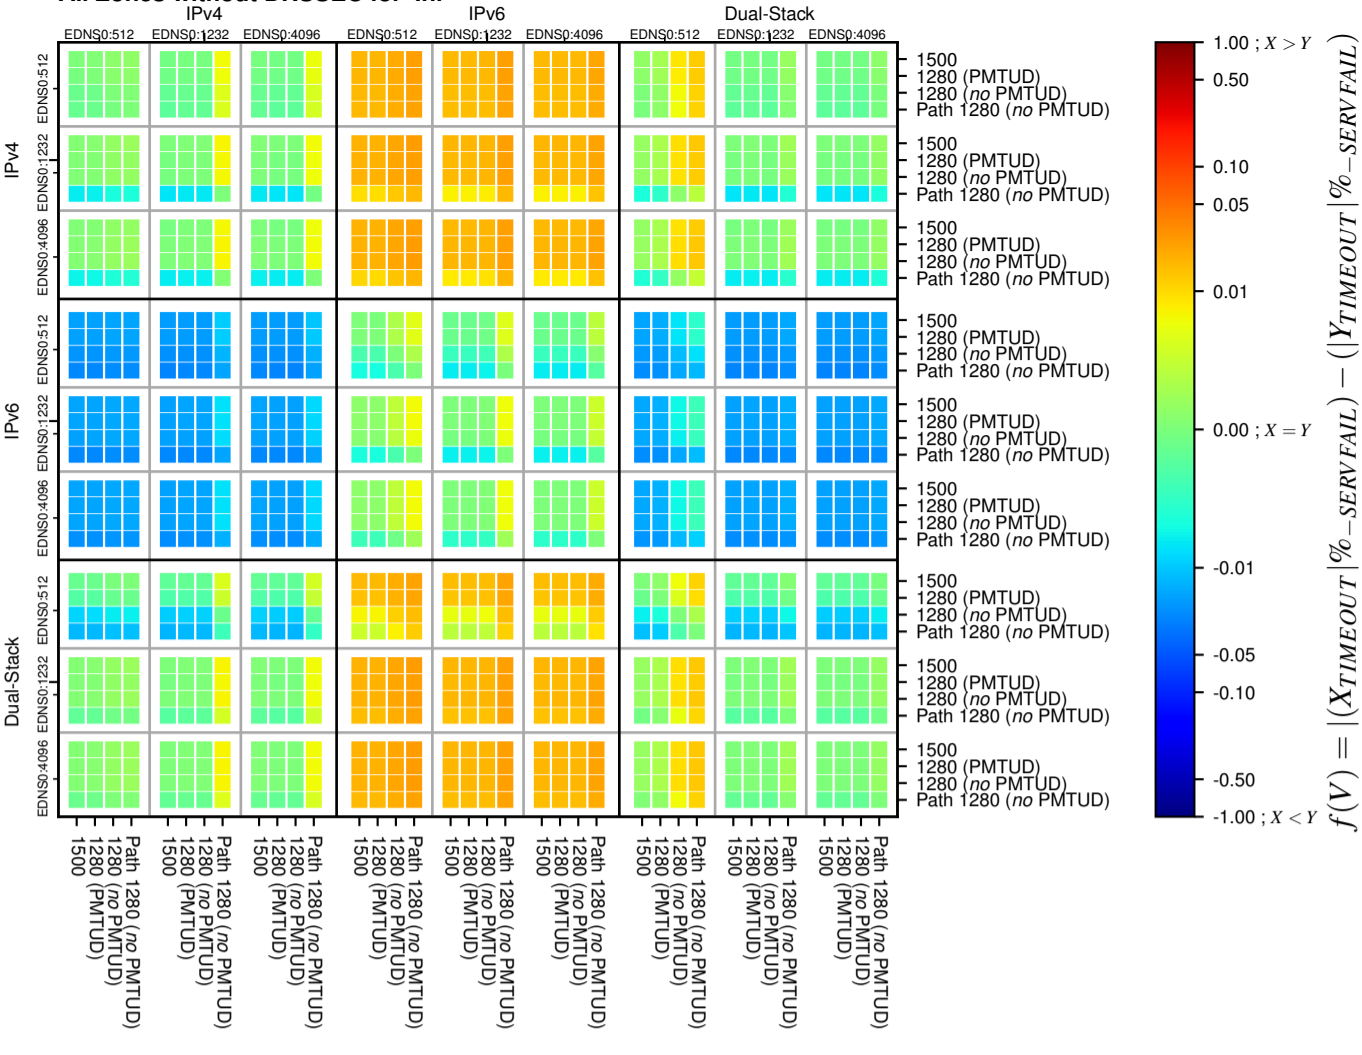

All Zones without DNSSEC for '.nl'

All Zones with DNSSEC for '.nl'

All Zones for '.nl'

$$f(V) = |X_{TIMEOUT} \% - SERVFAIL} - (Y_{TIMEOUT} \% - SERVFAIL)}$$

$$f(V) = |X_{TIMEOUT} \% - SERVFAIL} - (Y_{TIMEOUT} \% - SERVFAIL)}$$

$$f(V) = |X_{TIMEOUT} \% - SERVFAIL} - (Y_{TIMEOUT} \% - SERVFAIL)}$$