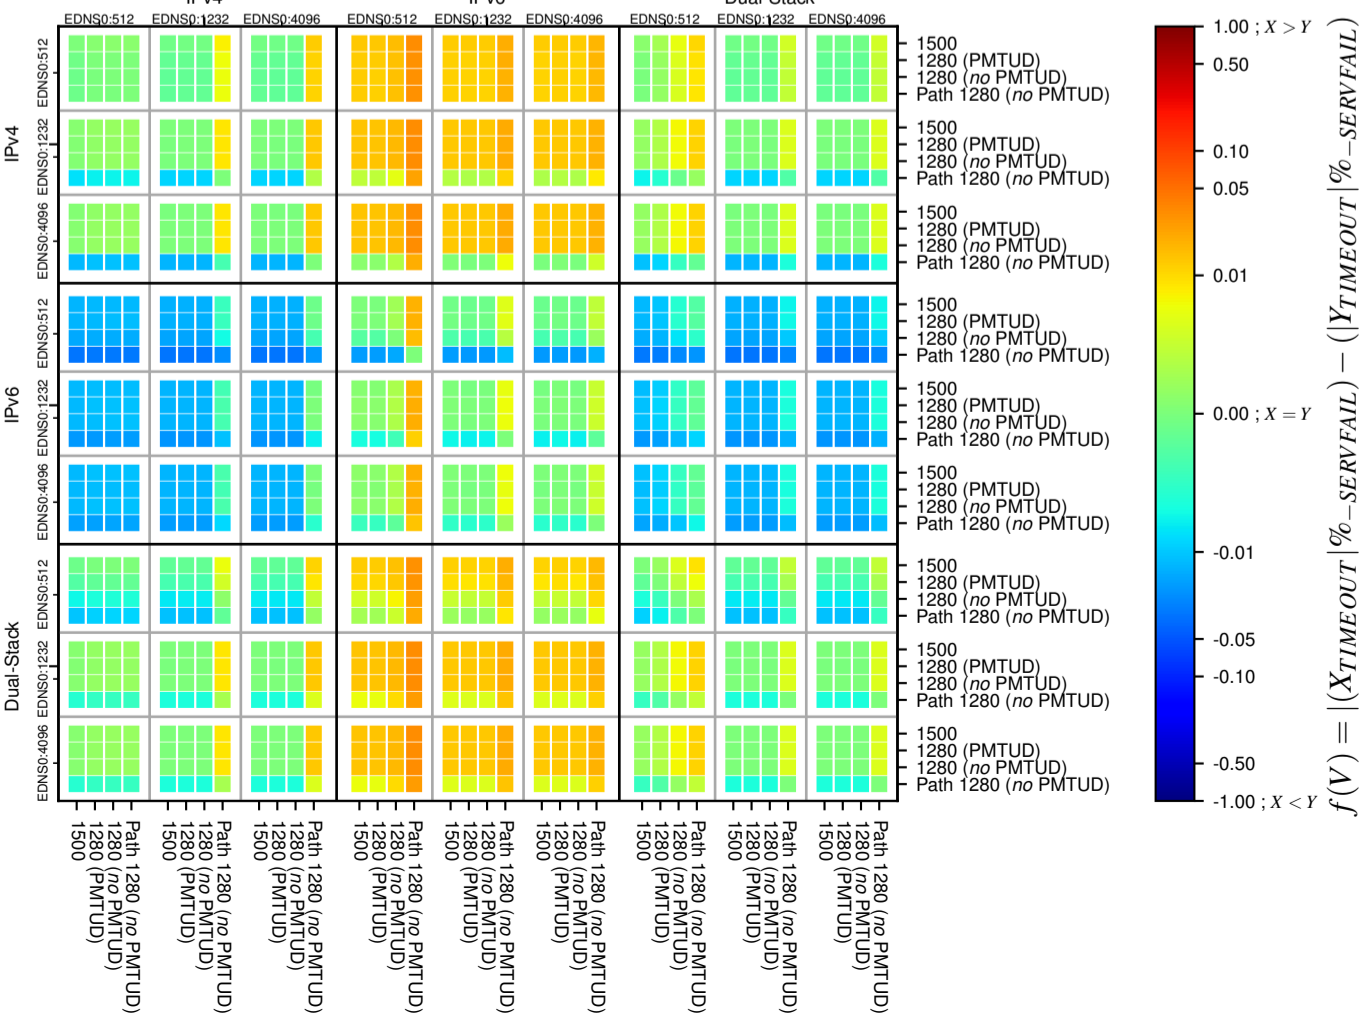

All Zones without DNSSEC for '.nl'

All Zones with DNSSEC for '.nl'

All Zones for '.nl'

$$f(V) = |X_{TIMEOUT} \% - SERVFAIL} - (Y_{TIMEOUT} \% - SERVFAIL)}$$

$$f(V) = |X_{TIMEOUT} \% - SERVFAIL} - (Y_{TIMEOUT} \% - SERVFAIL)}$$

$$f(V) = |X_{TIMEOUT} \% - SERVFAIL} - (Y_{TIMEOUT} \% - SERVFAIL)}$$