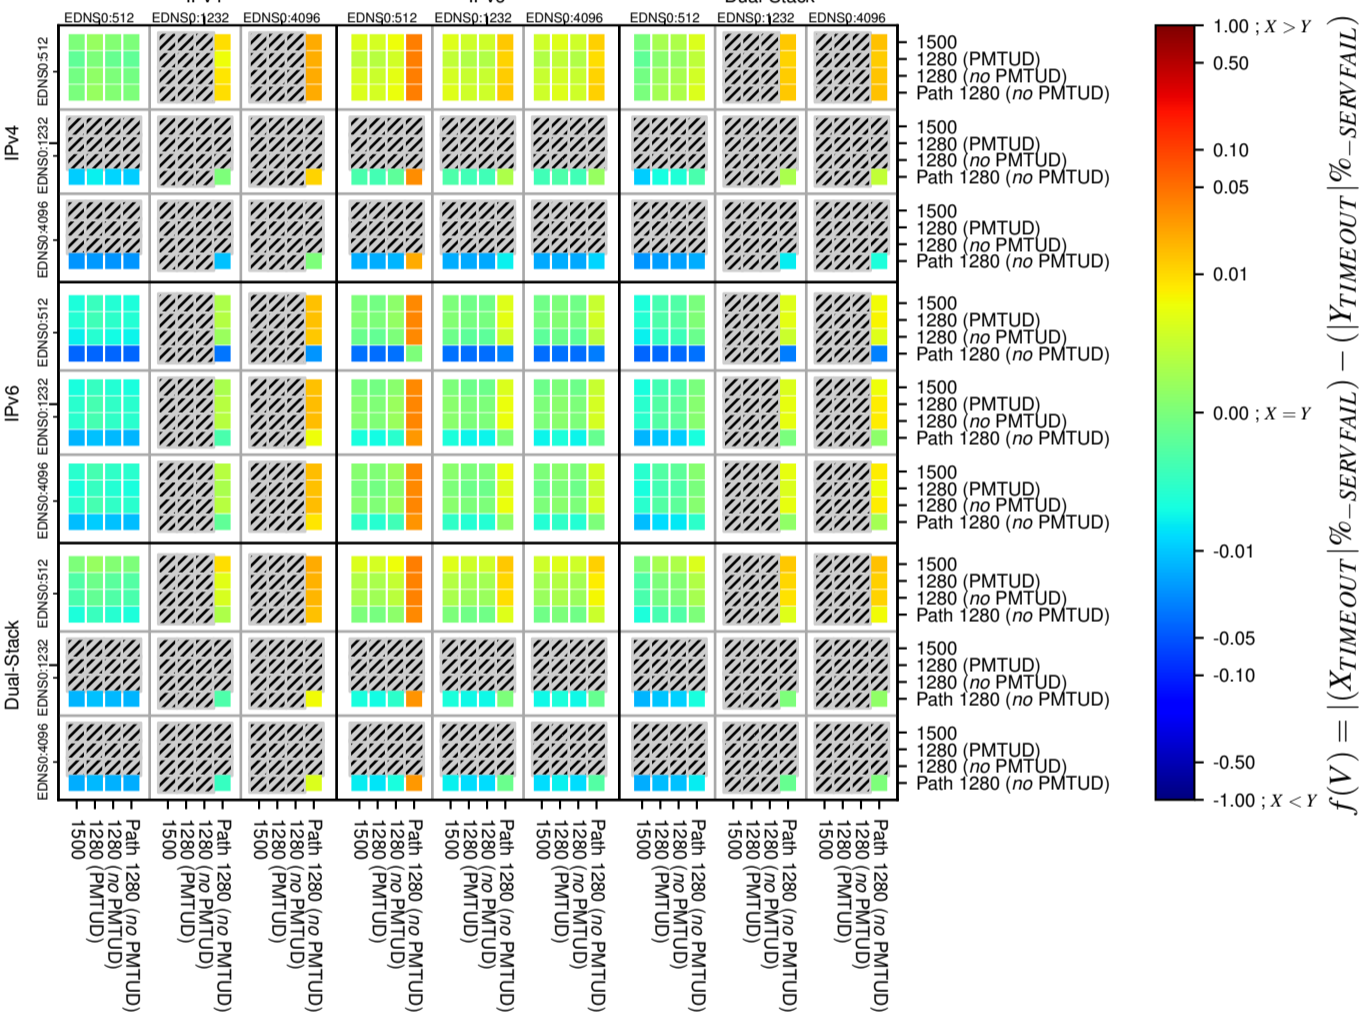

All Zones without DNSSEC for '.nl'

All Zones with DNSSEC for '.nl'

All Zones for '.nl'

$$f(V) = |X_{TIMEOUT} \% - SERVFAIL} - (Y_{TIMEOUT} \% - SERVFAIL)}$$

$$f(V) = |X_{TIMEOUT} \% - SERVFAIL} - (Y_{TIMEOUT} \% - SERVFAIL)}$$

$$f(V) = |X_{TIMEOUT} \% - SERVFAIL} - (Y_{TIMEOUT} \% - SERVFAIL)}$$