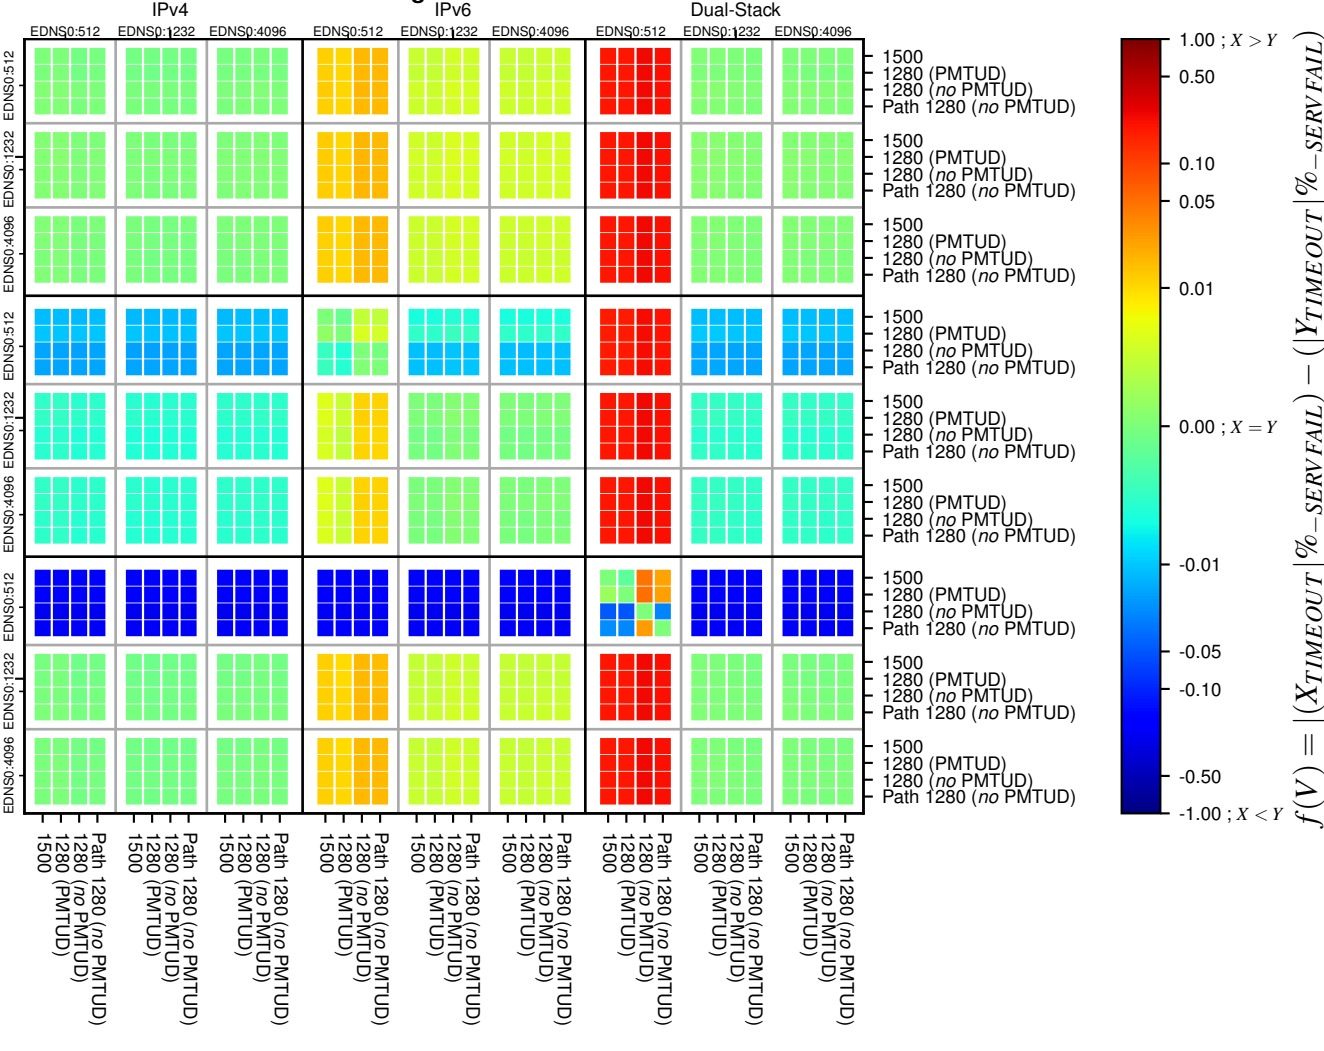

### All Zones without DNSSEC for '.org'

### All Zones for '.org'

$$f(V) = |(X_{TIMEOUT} | \% - SERVFAIL) - (Y_{TIMEOUT} | \% - SERVFAIL)|$$

$$f(V) = |(X_{TIMEOUT} | \% - SERVFAIL) - (Y_{TIMEOUT} | \% - SERVFAIL)|$$

$$f(V) = |(X_{TIMEOUT} | \% - SERVFAIL) - (Y_{TIMEOUT} | \% - SERVFAIL)|$$