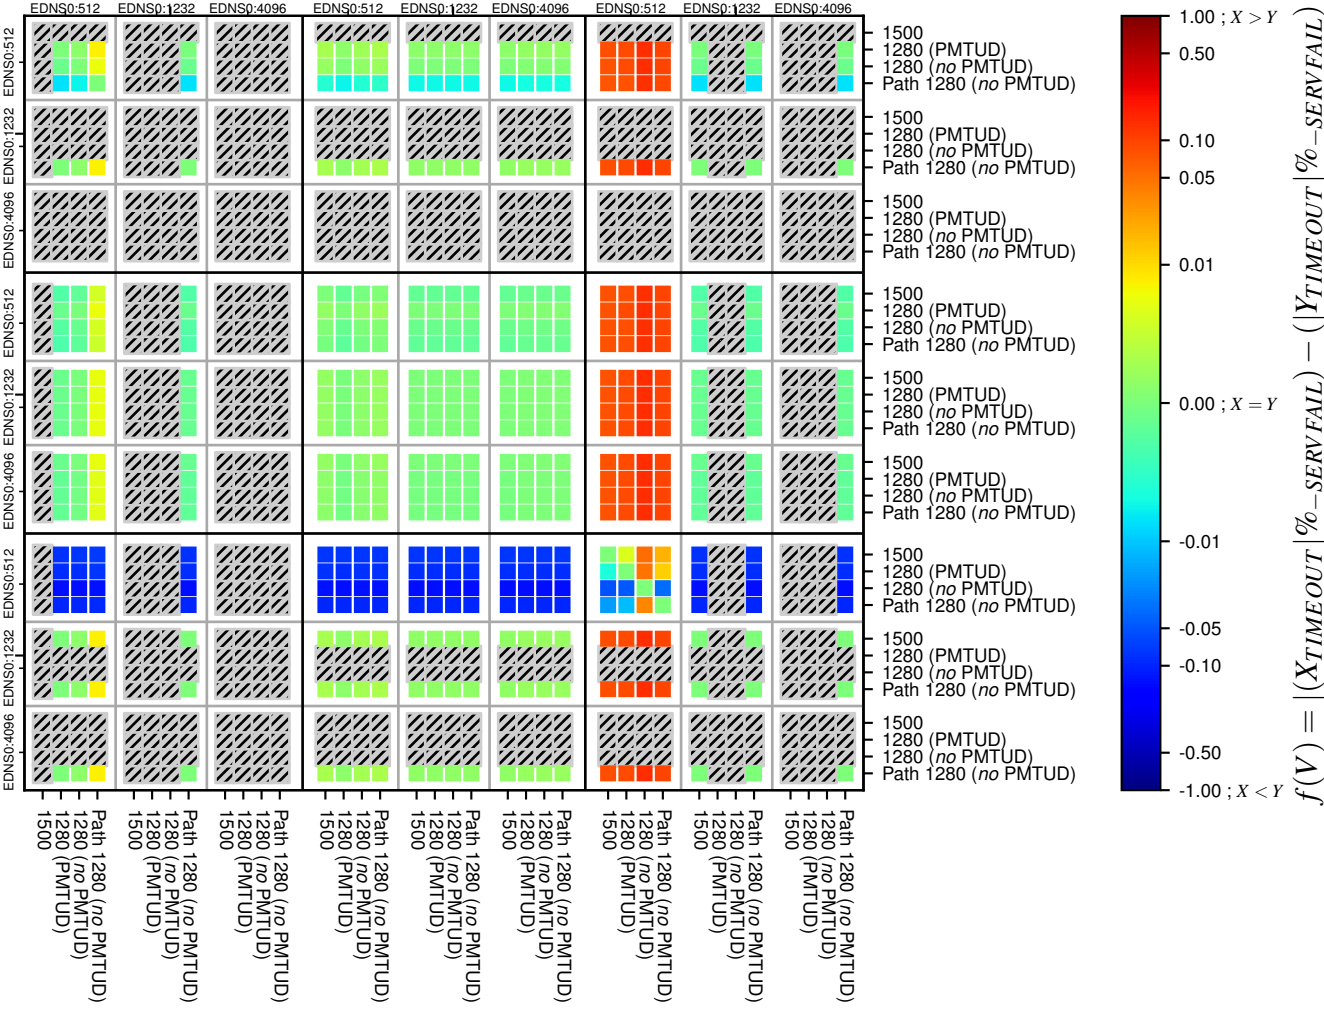

### All Zones without DNSSEC for '.org'

### All Zones for '.org'

$$f(V) = |(X_{TIMEOUT} | \% - SERVFAIL) - (Y_{TIMEOUT} | \% - SERVFAIL)|$$

$$f(V) = |(X_{TIMEOUT} | \% - SERVFAIL) - (Y_{TIMEOUT} | \% - SERVFAIL)|$$

$$f(V) = |(X_{TIMEOUT} | \% - SERVFAIL) - (Y_{TIMEOUT} | \% - SERVFAIL)|$$