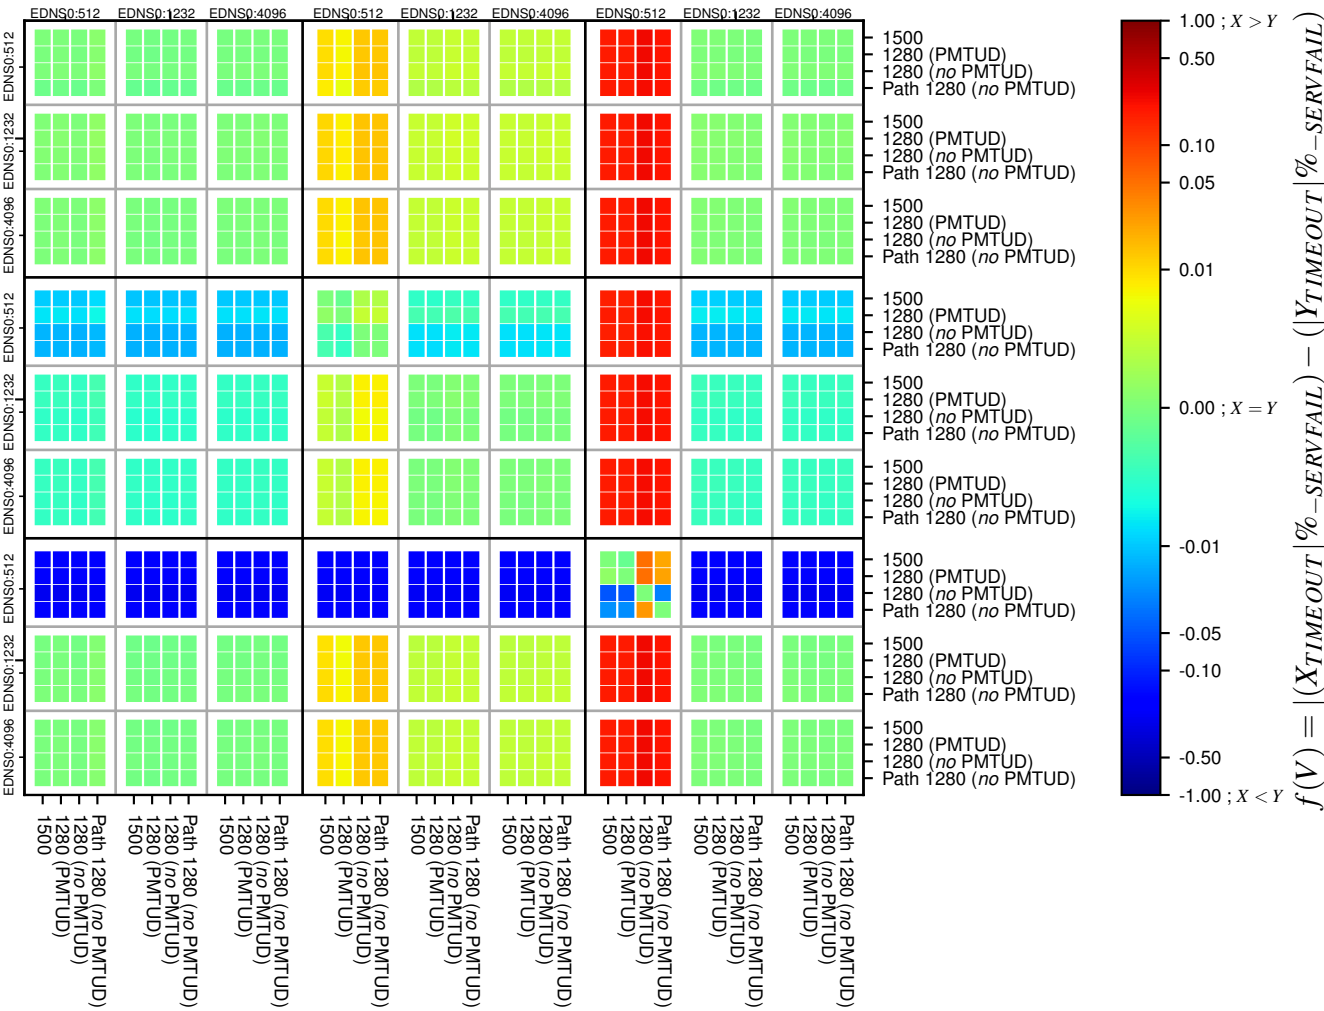

### All Zones without DNSSEC for '.org'

### All Zones for '.org'

$$f(V) = |(X_{TIMEOUT} | \% - SERVFAIL) - (Y_{TIMEOUT} | \% - SERVFAIL)|$$

$$f(V) = |(X_{TIMEOUT} | \% - SERVFAIL) - (Y_{TIMEOUT} | \% - SERVFAIL)|$$

$$f(V) = |(X_{TIMEOUT} | \% - SERVFAIL) - (Y_{TIMEOUT} | \% - SERVFAIL)|$$