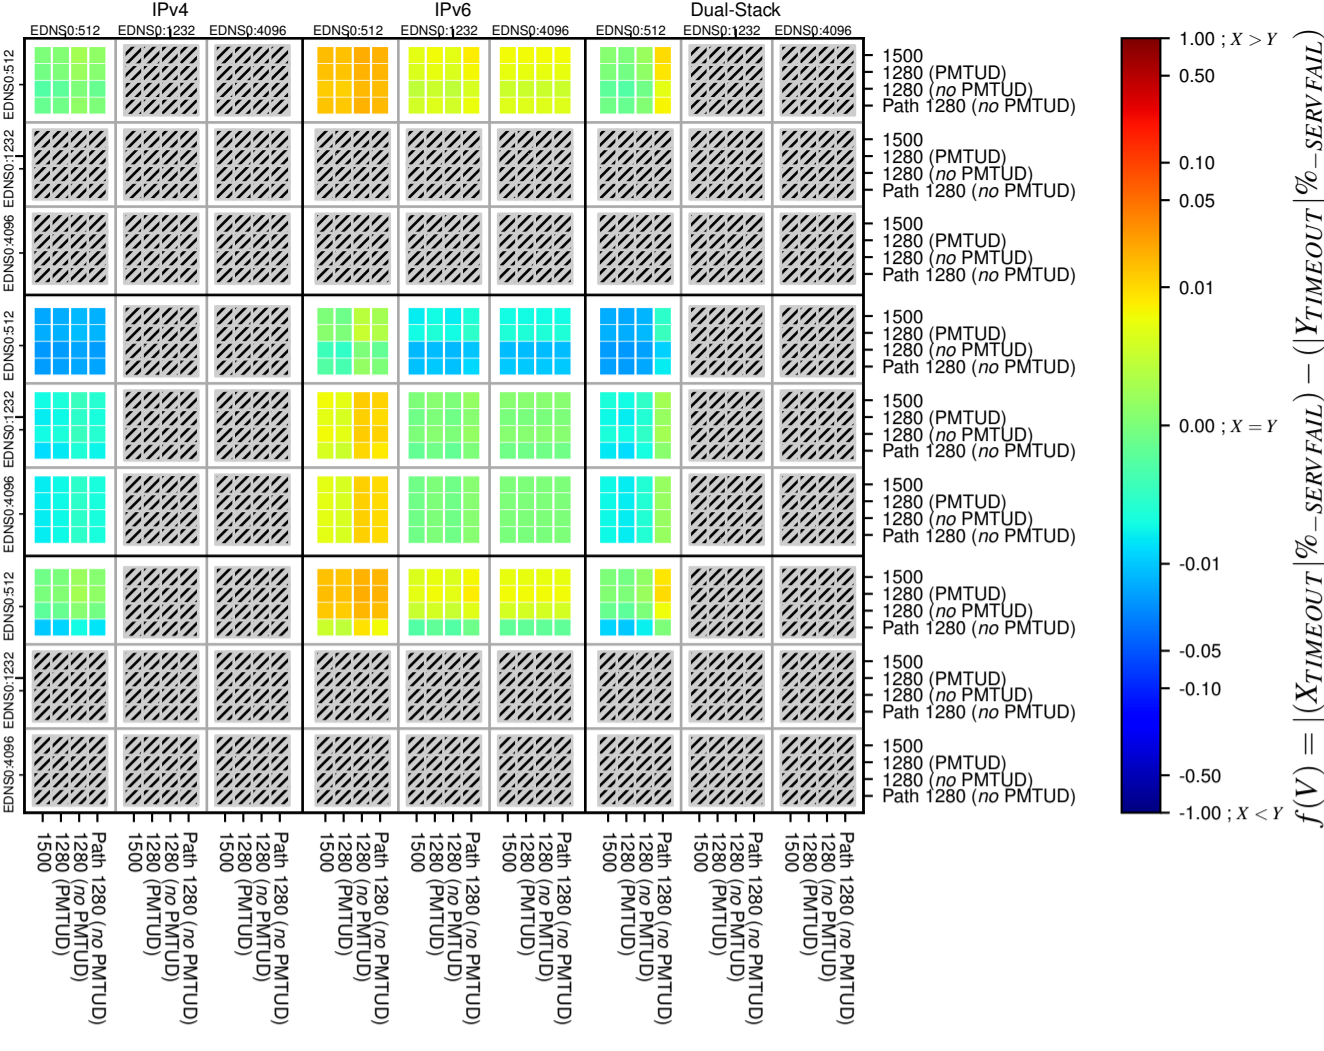

All Zones without DNSSEC for '.se'

All Zones with DNSSEC for '.se'

All Zones for '.se'