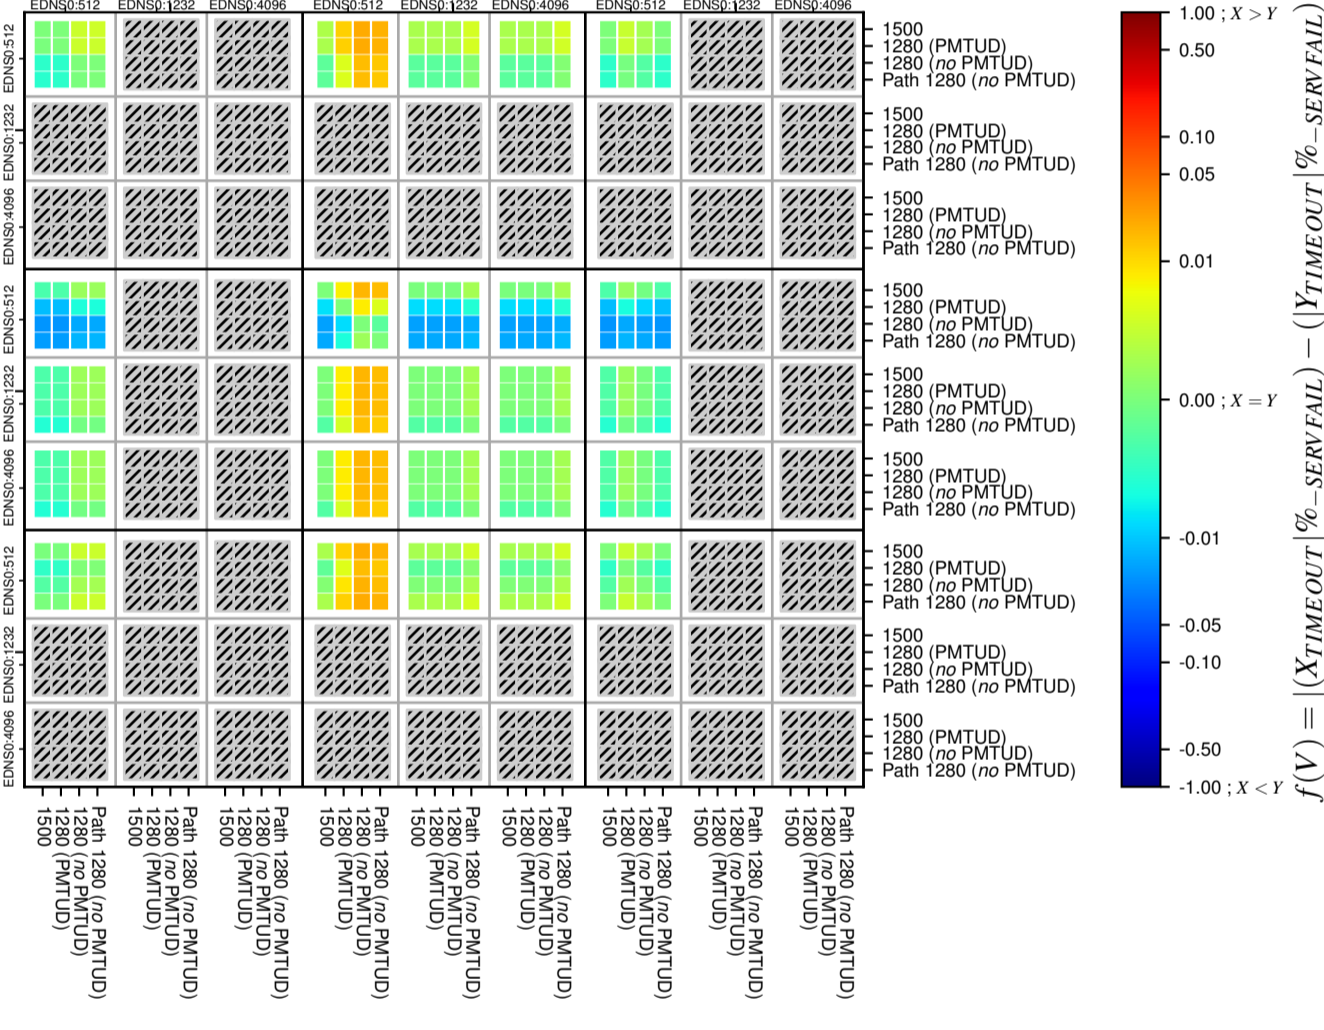

All Zones without DNSSEC for '.se'

All Zones with DNSSEC for '.se'

All Zones for '.se'