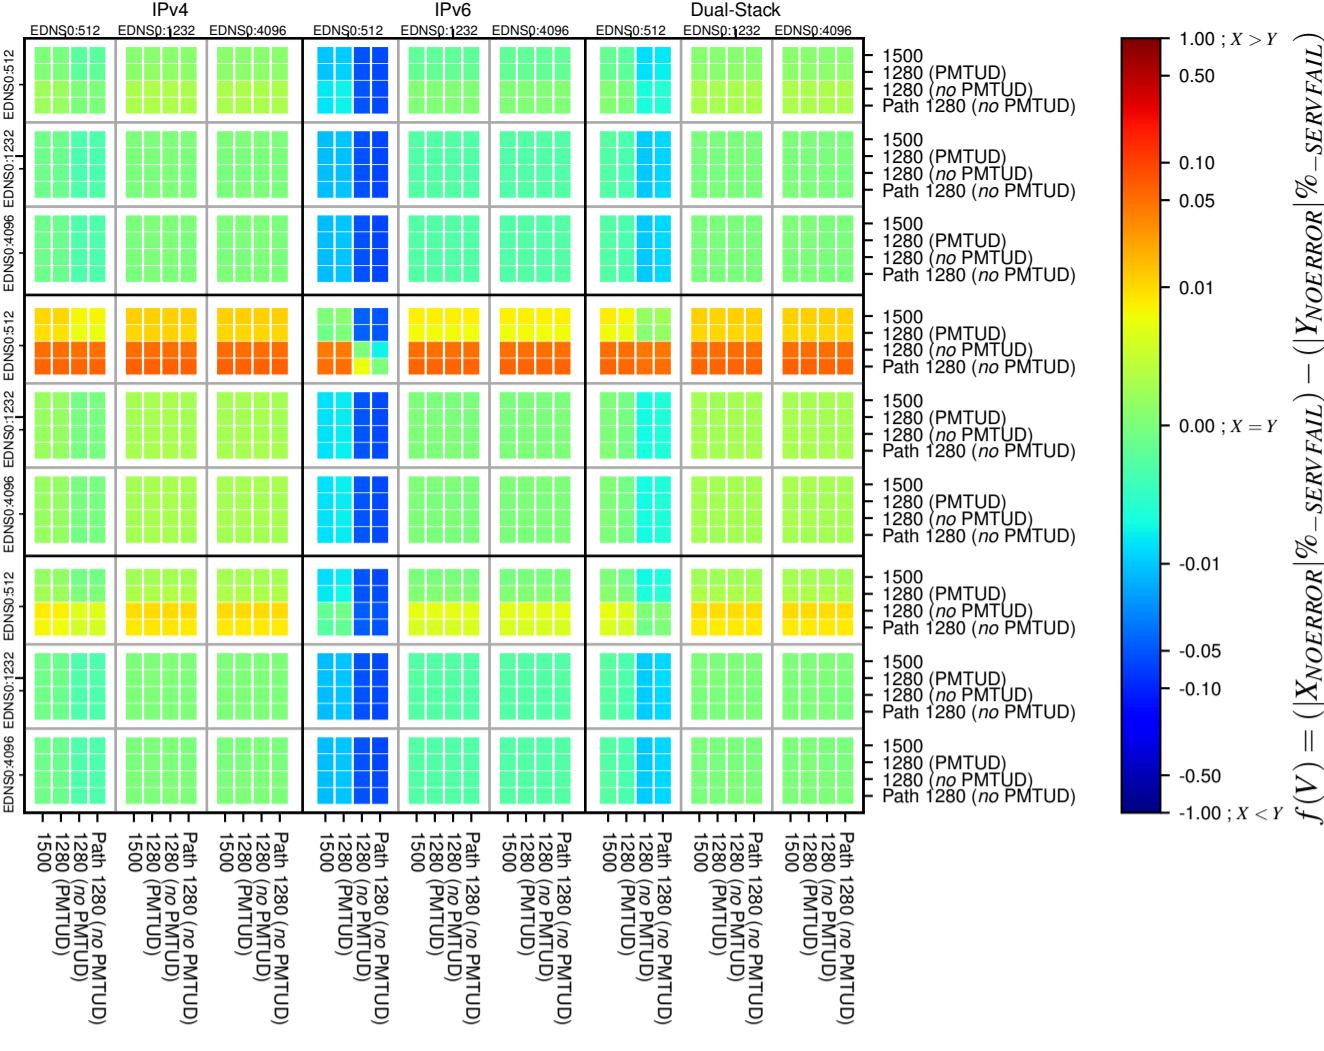

### All Zones without DNSSEC for '.com'

### All Zones for '.com'

$$f(V) = (|X_{NOERROR}| \% - SERVFAIL) - (|Y_{NOERROR}| \% - SERVFAIL)$$

$$f(V) = (|X_{NOERROR}| \% - SERVFAIL) - (|Y_{NOERROR}| \% - SERVFAIL)$$

$$f(V) = (|X_{NOERROR}| \% - SERVFAIL) - (|Y_{NOERROR}| \% - SERVFAIL)$$