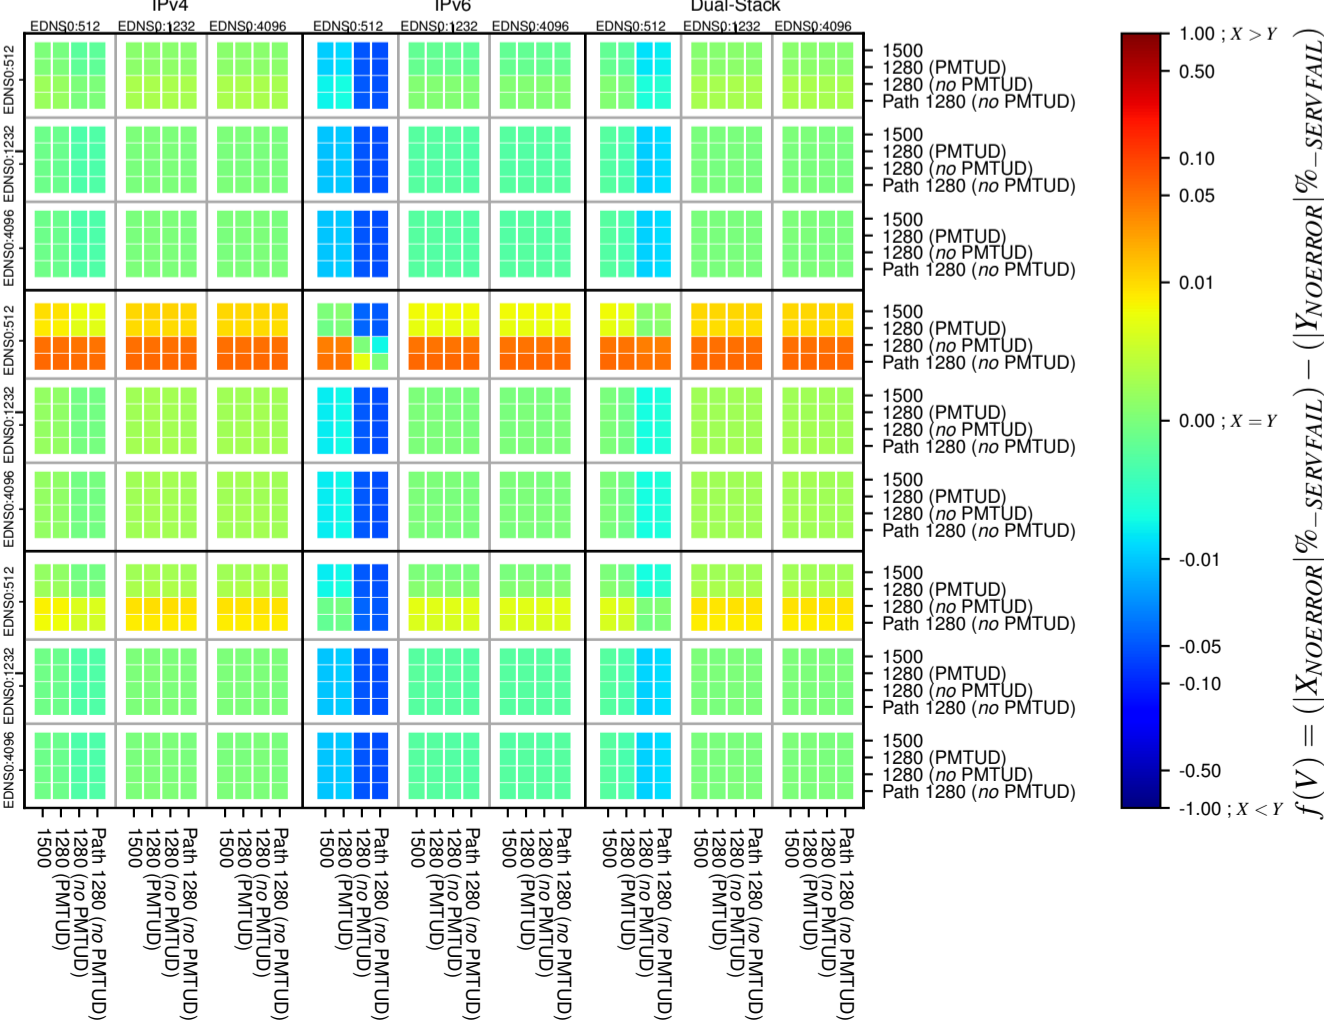

### All Zones without DNSSEC for '.com'

### All Zones for '.com'

$$f(V) = (|X_{NOERROR}| \% - SERVFAIL) - (|Y_{NOERROR}| \% - SERVFAIL)$$

$$f(V) = (|X_{NOERROR}| \% - SERVFAIL) - (|Y_{NOERROR}| \% - SERVFAIL)$$

$$f(V) = (|X_{NOERROR}| \% - SERVFAIL) - (|Y_{NOERROR}| \% - SERVFAIL)$$