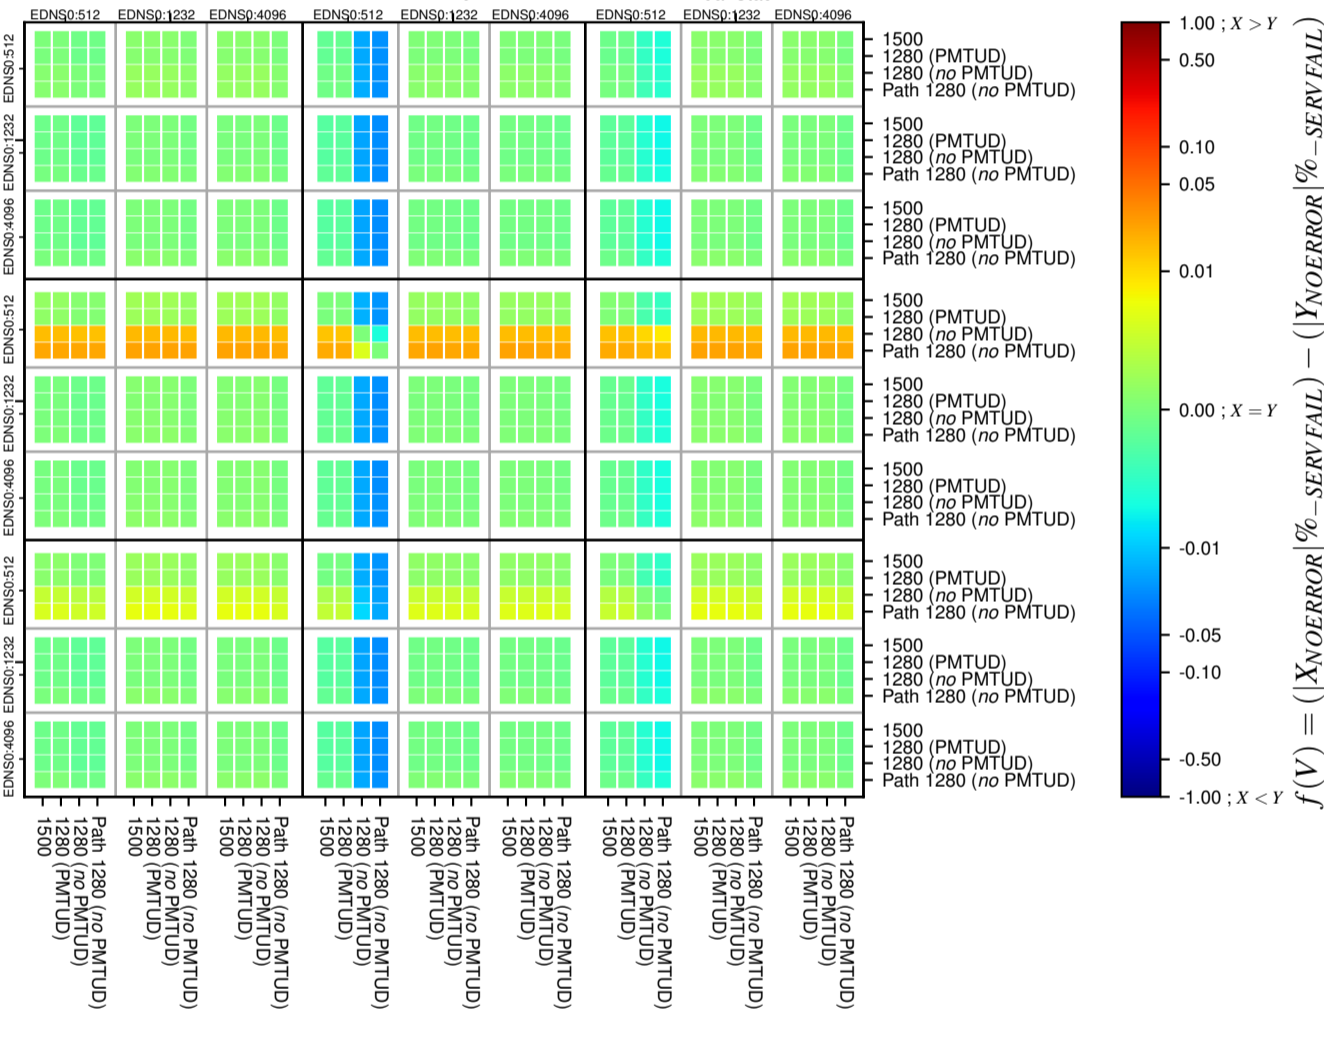

### All Zones without DNSSEC for '.com'

### All Zones for '.com'

$$f(V) = (|X_{NOERROR}| \% - SERVFAIL) - (|Y_{NOERROR}| \% - SERVFAIL)$$

$$f(V) = (|X_{NOERROR}| \% - SERVFAIL) - (|Y_{NOERROR}| \% - SERVFAIL)$$

$$f(V) = (|X_{NOERROR}| \% - SERVFAIL) - (|Y_{NOERROR}| \% - SERVFAIL)$$