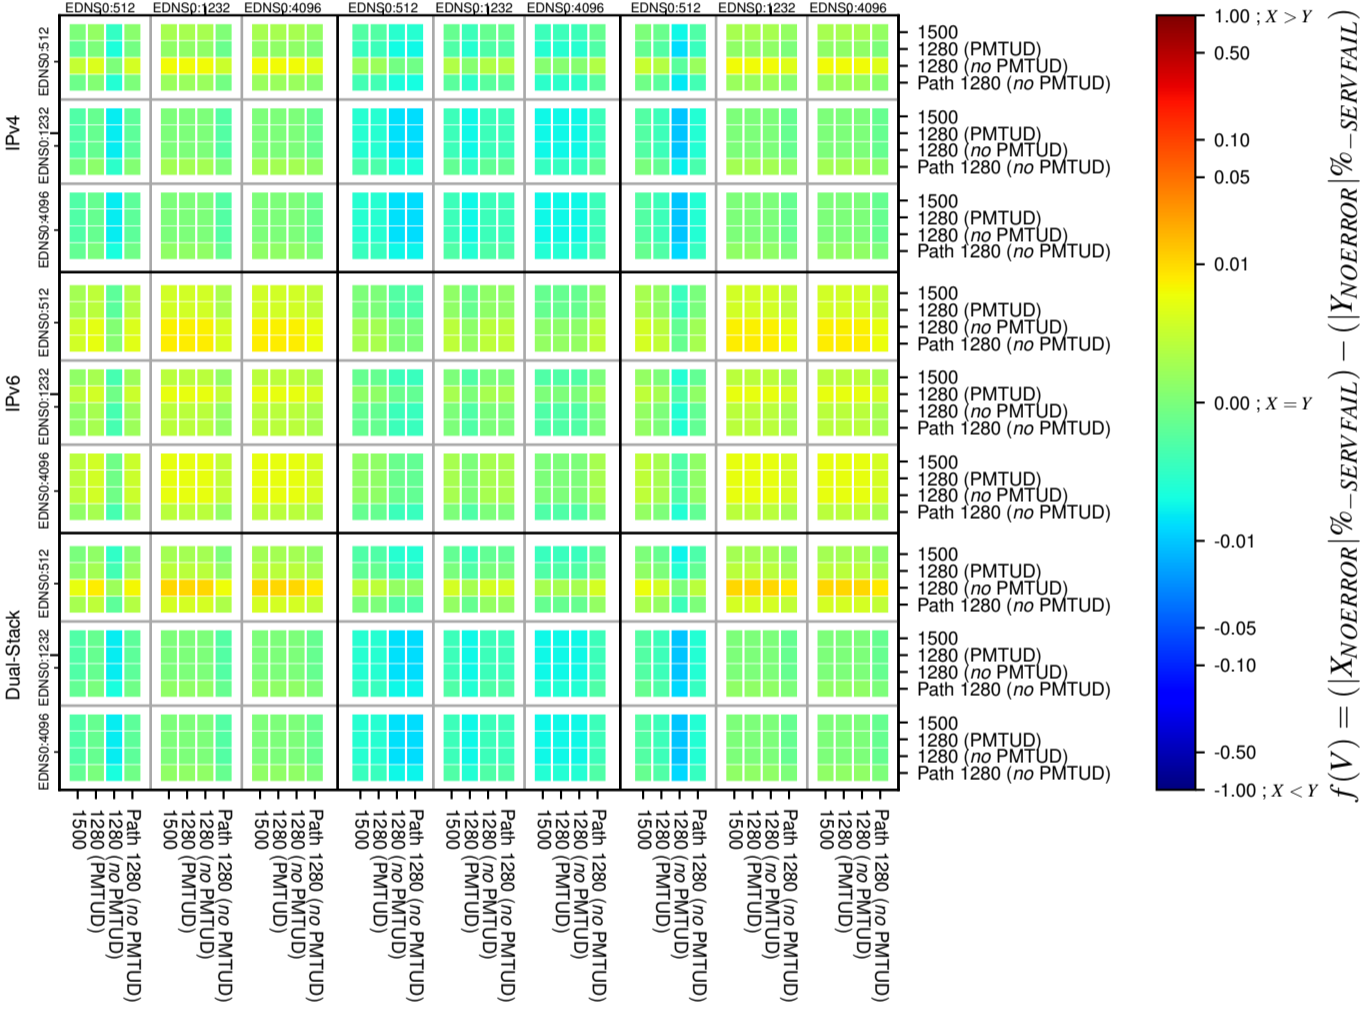

All Zones with DNSSEC for '.de'