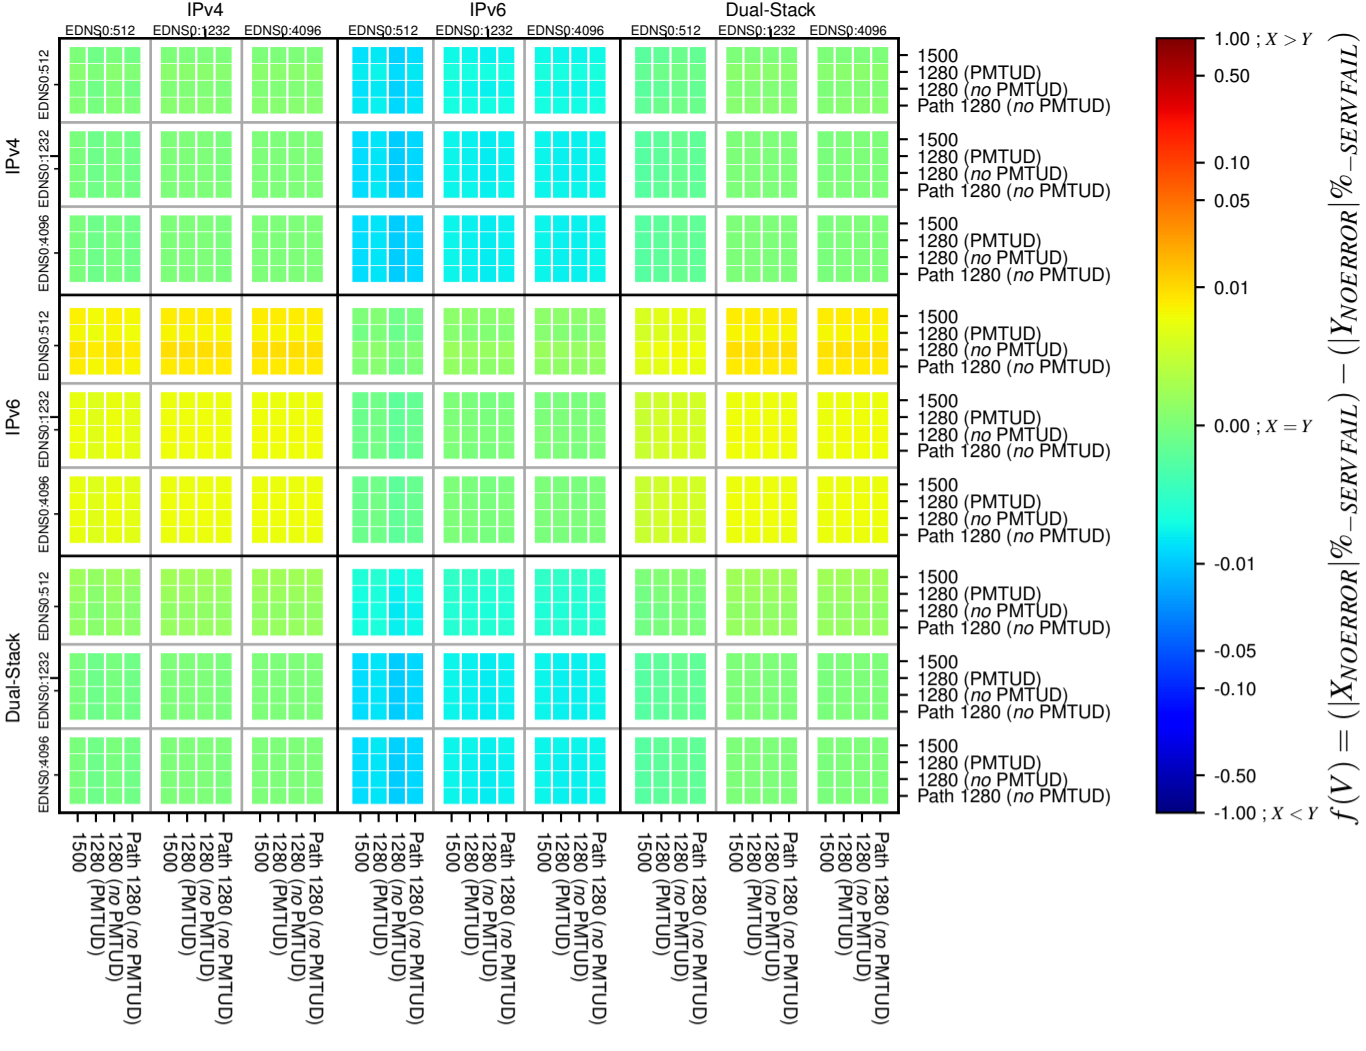

### All Zones without DNSSEC for '.de'