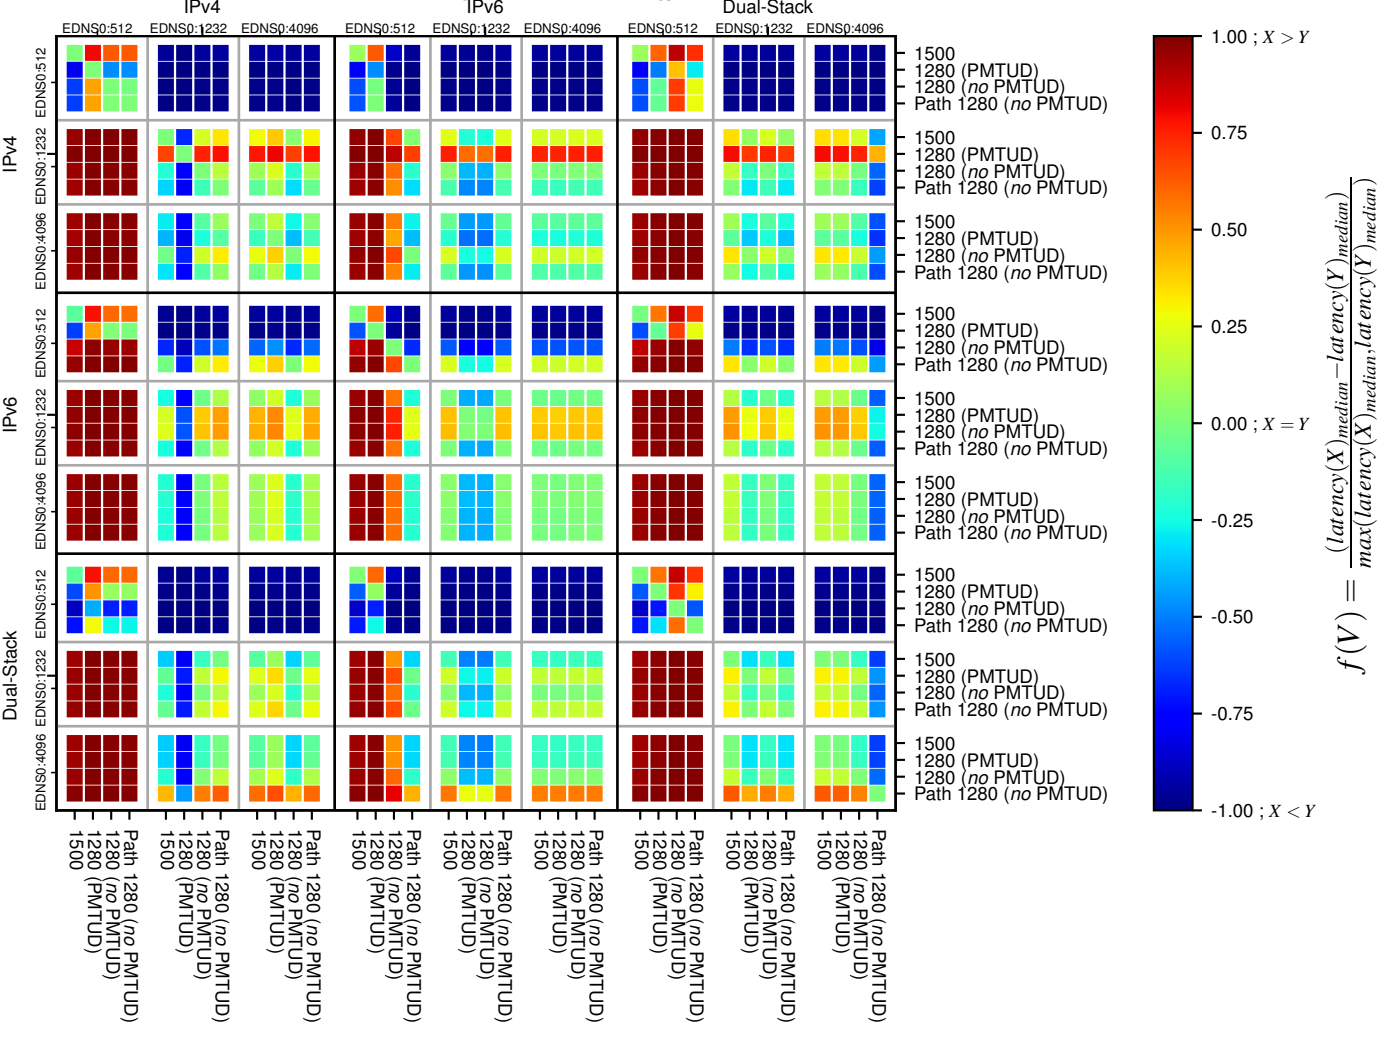

All Zones without DNSSEC returning NOERROR for '.jp'

All Zones with DNSSEC returning NOERROR for '.jp'

All Zones returning NOERROR for '.jp'