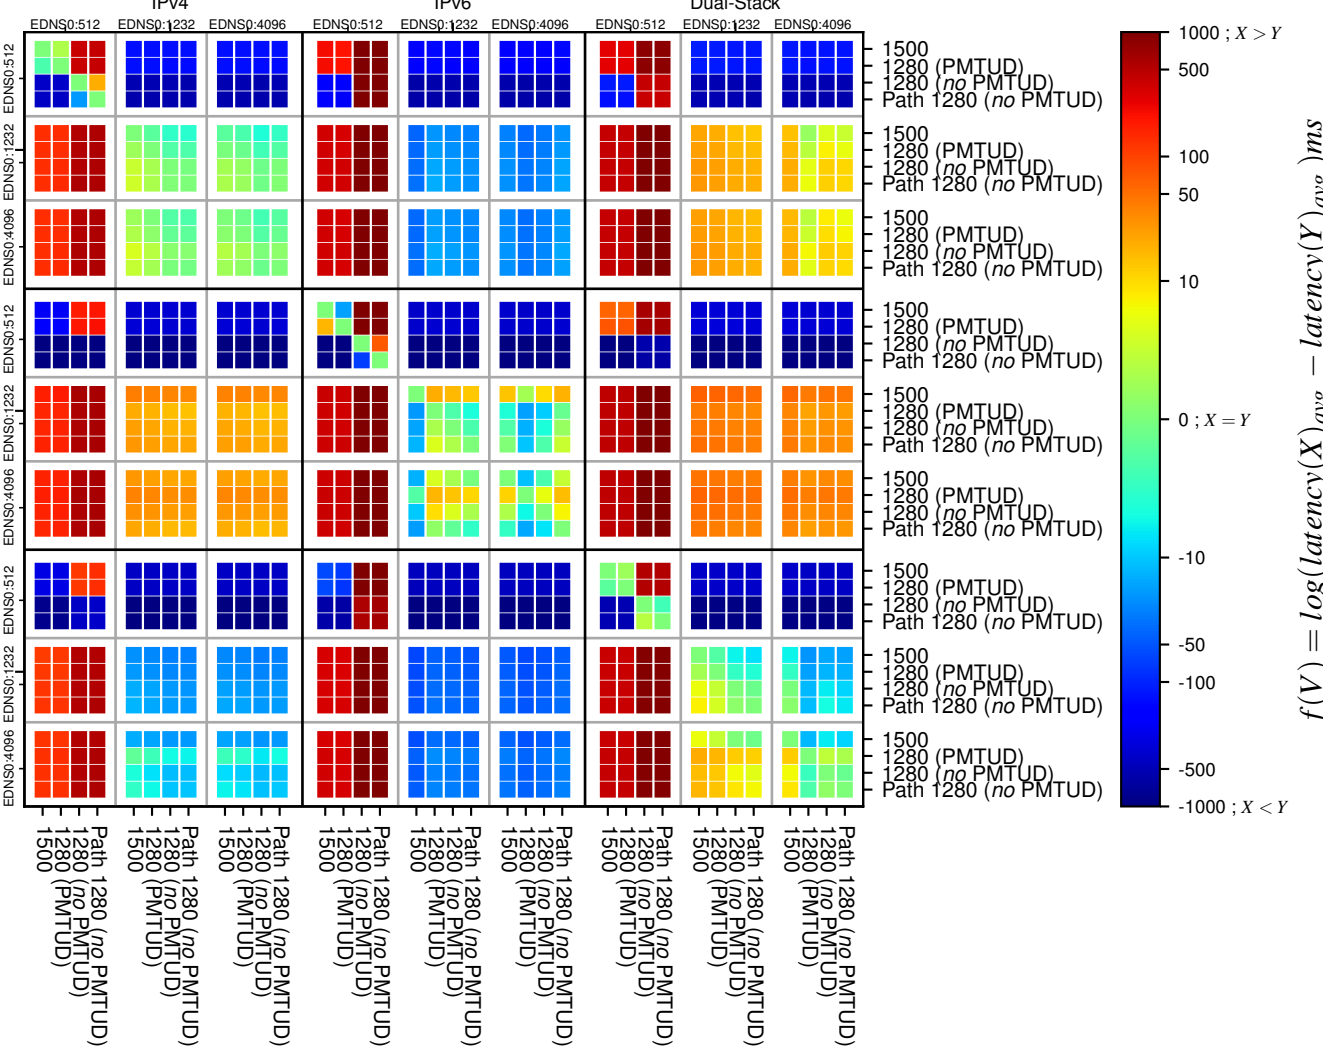

All Zones without DNSSEC returning NOERROR for '.com'

All Zones with DNSSEC returning NOERROR for '.com'

All Zones returning NOERROR for '.com'