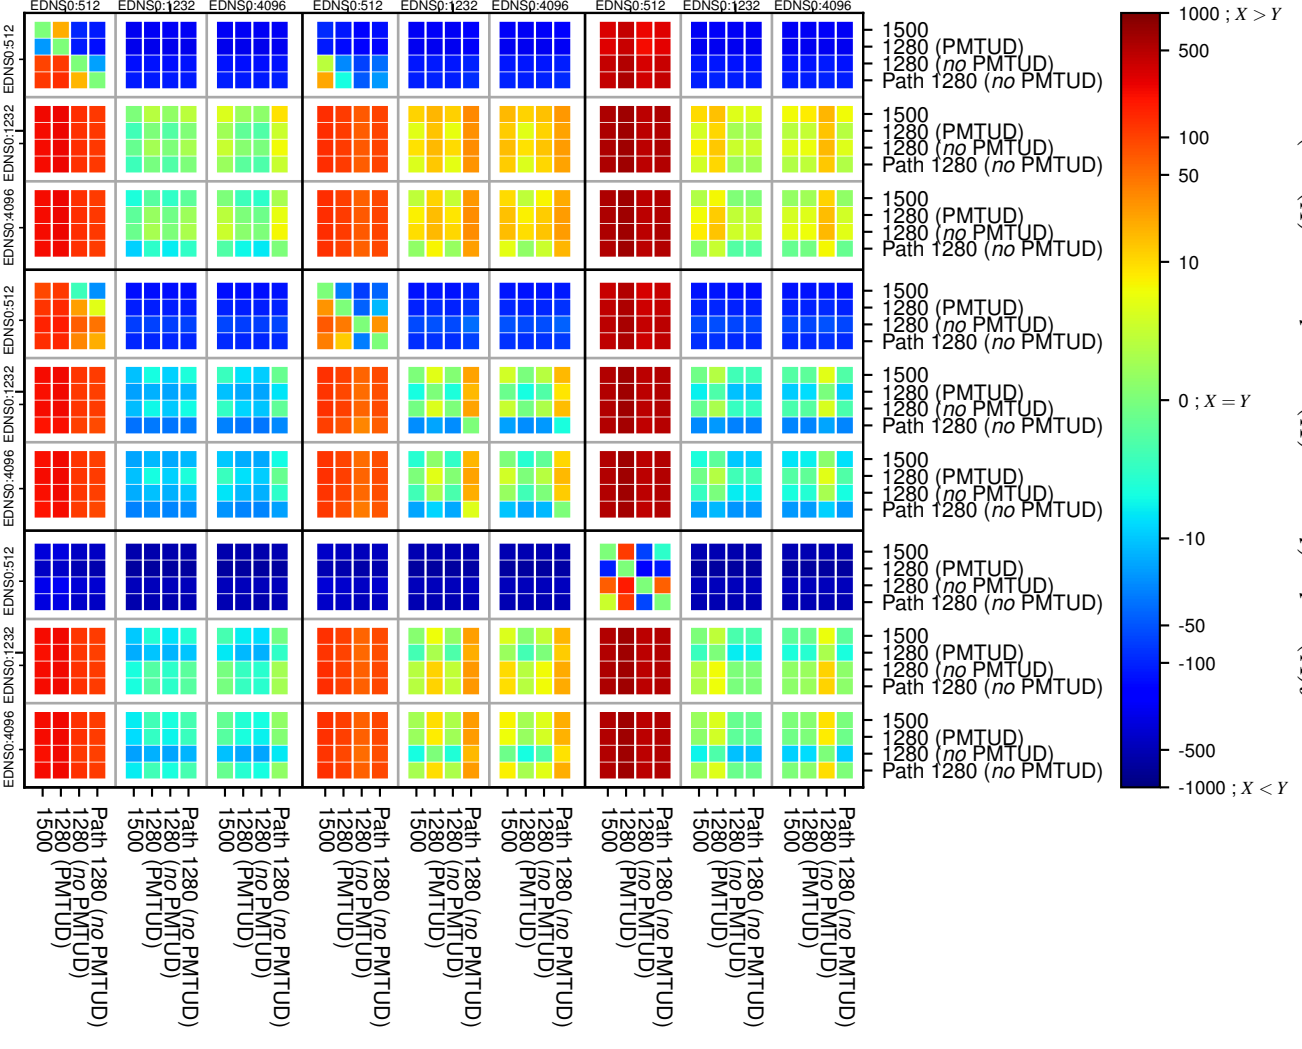

All Zones without DNSSEC returning NOERROR for '.de'

All Zones with DNSSEC returning NOERROR for '.de'

All Zones returning NOERROR for '.de'