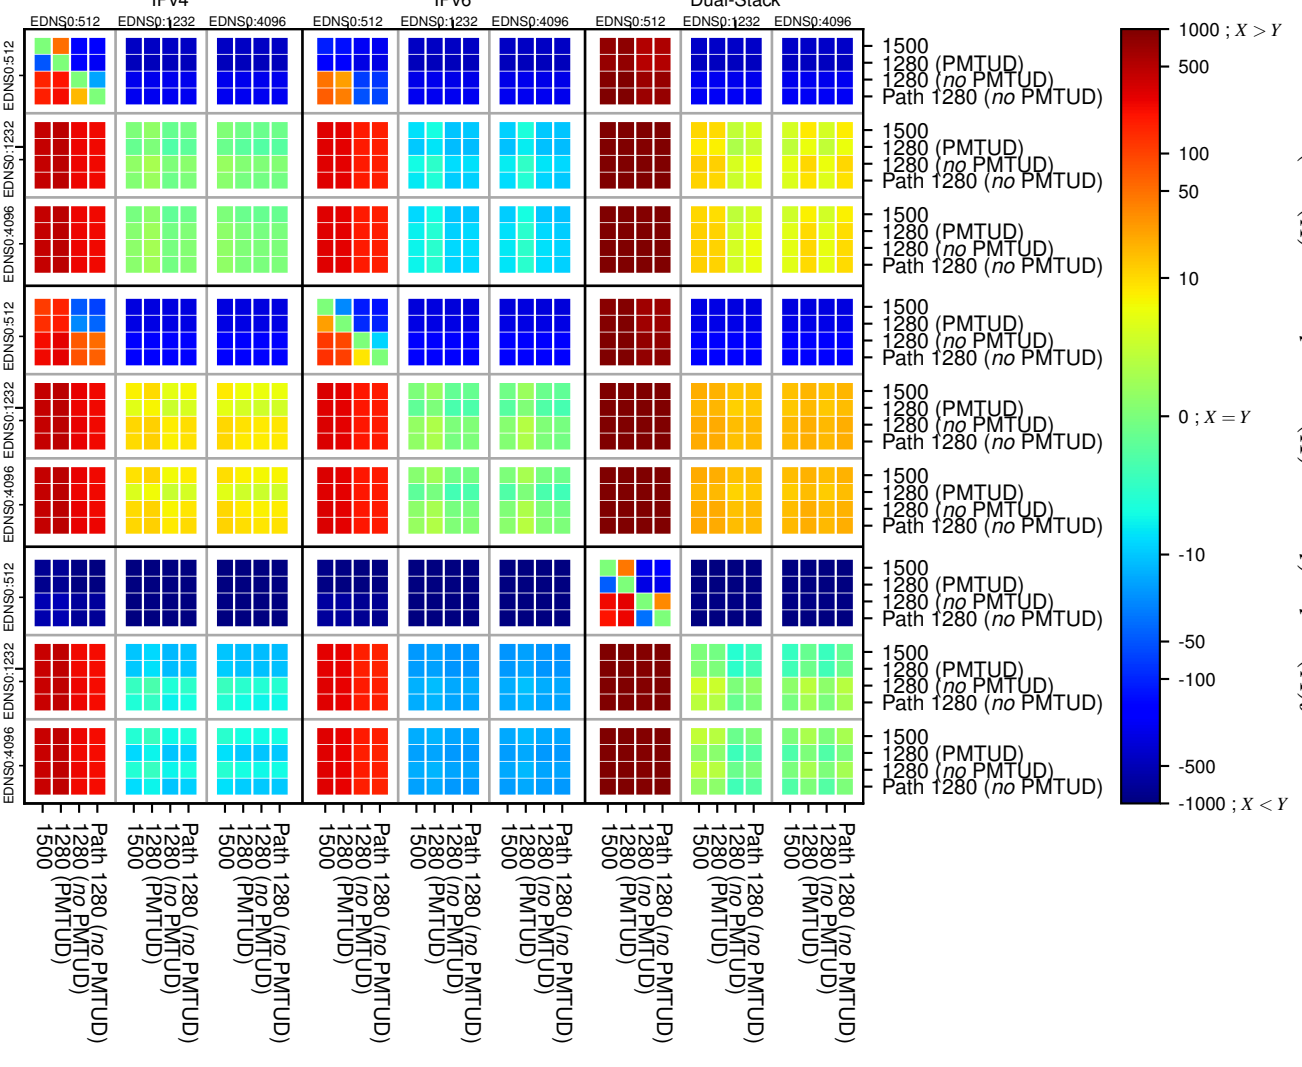

All Zones without DNSSEC returning NOERROR for '.de'

All Zones with DNSSEC returning NOERROR for '.de'

All Zones returning NOERROR for '.de'