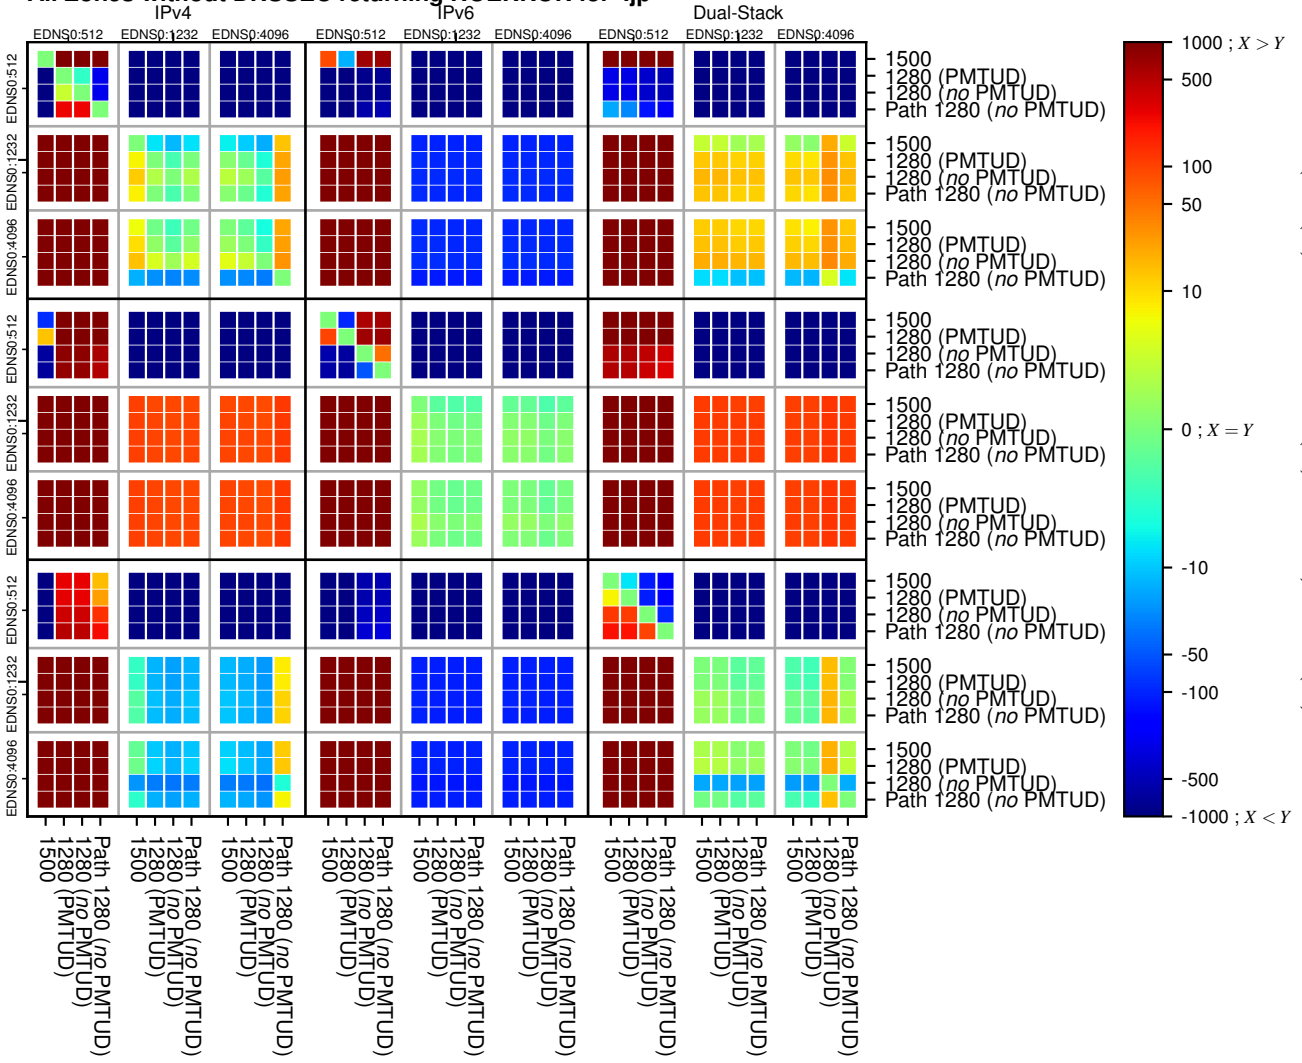

All Zones without DNSSEC returning NOERROR for '.jp'

All Zones with DNSSEC returning NOERROR for '.jp'

All Zones returning NOERROR for '.jp'