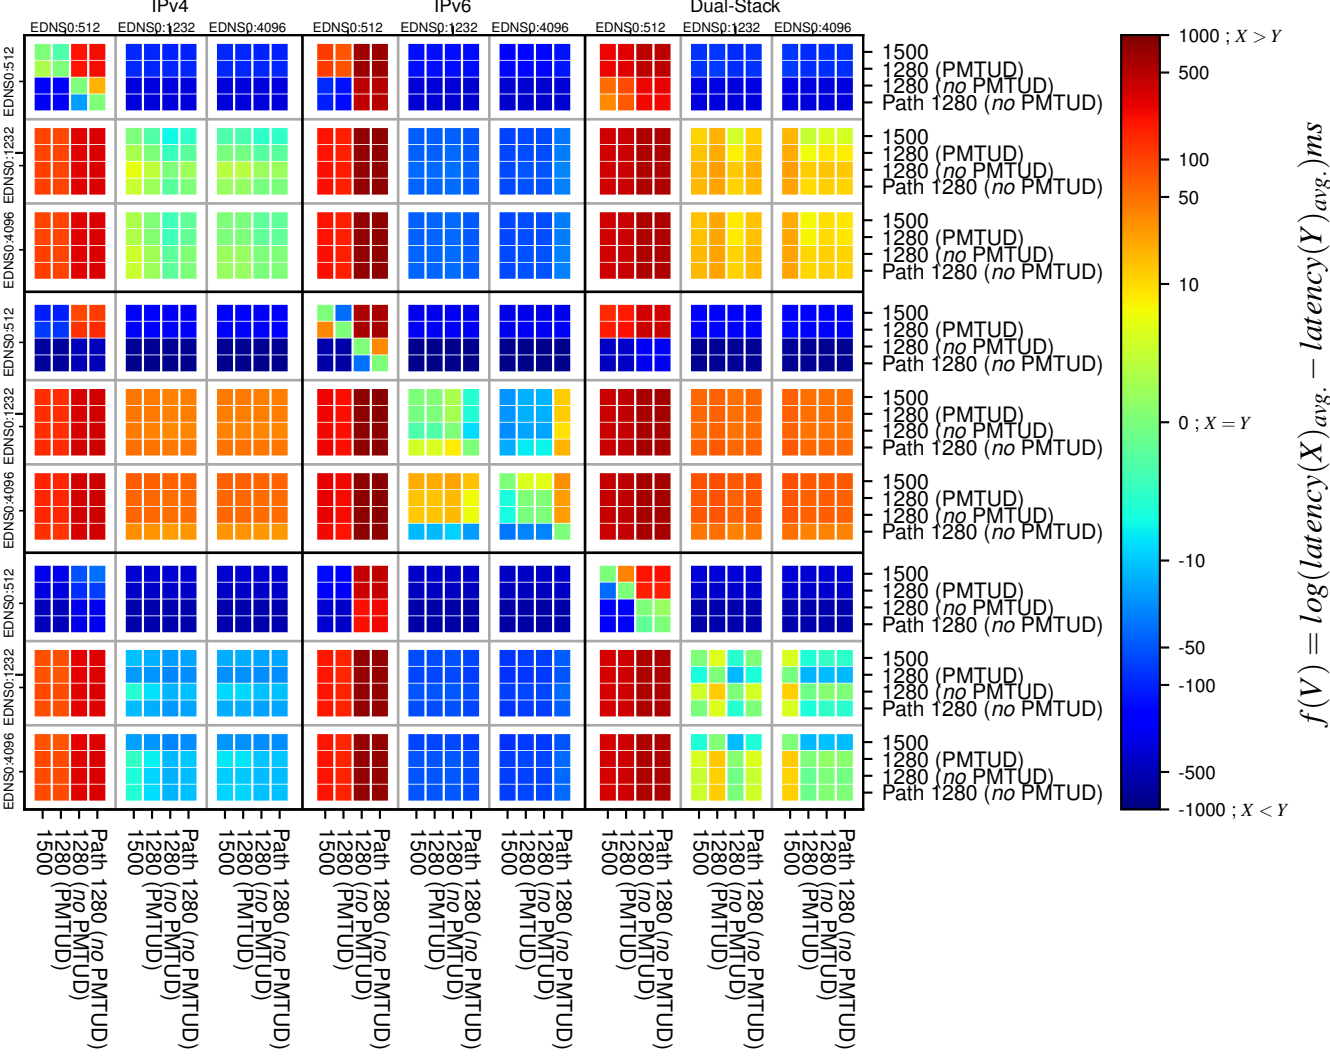

All Zones without DNSSEC returning NOERROR for '.net'

All Zones with DNSSEC returning NOERROR for '.net'

All Zones returning NOERROR for '.net'