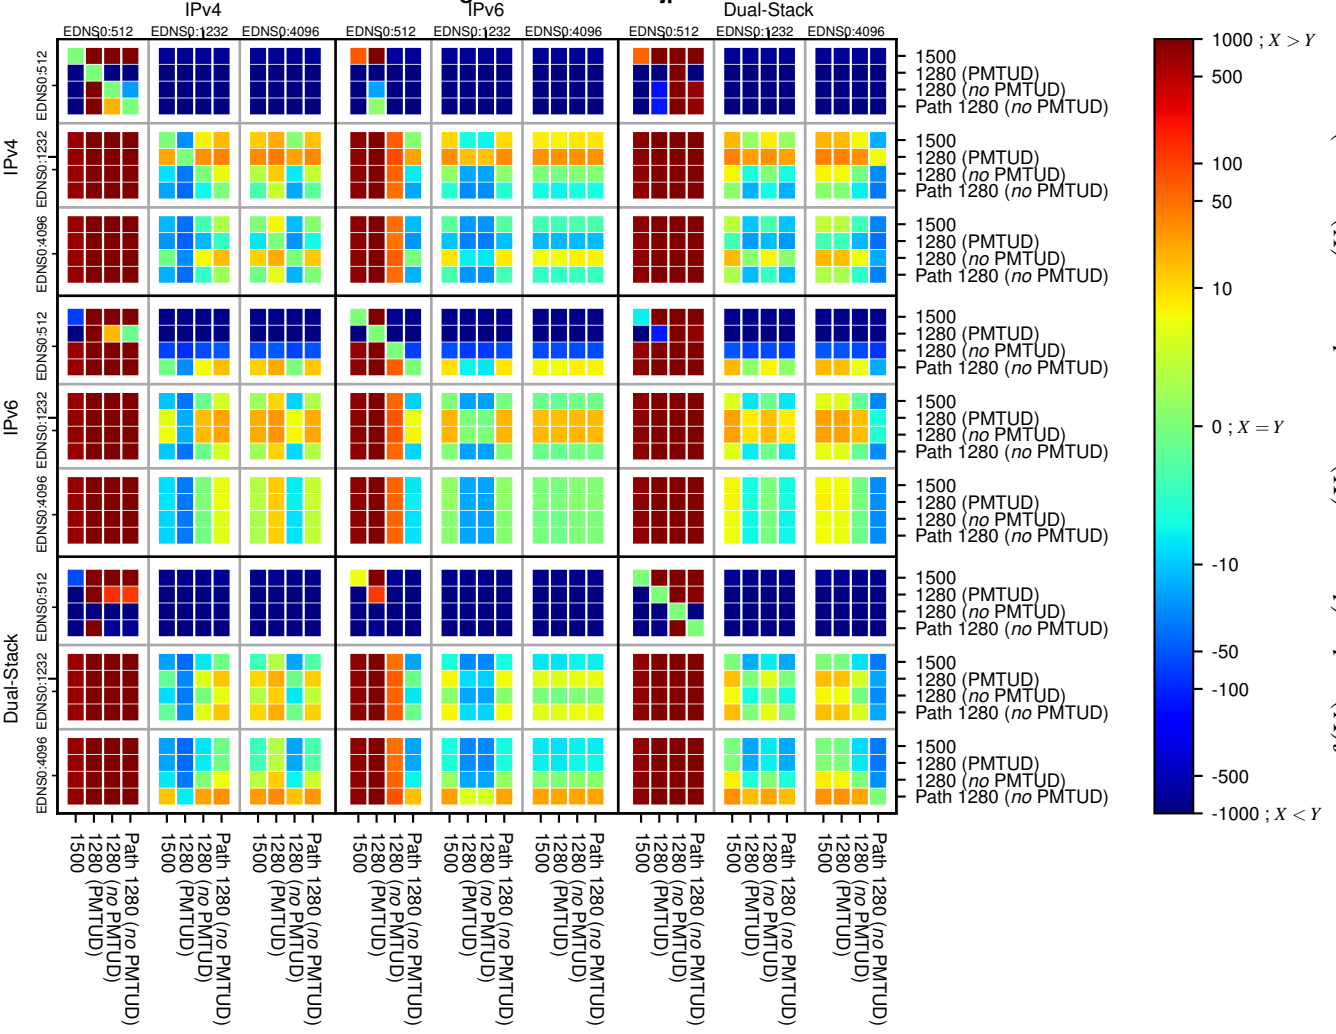

All Zones without DNSSEC returning NOERROR for '.jp'

All Zones with DNSSEC returning NOERROR for '.jp'

All Zones returning NOERROR for '.jp'