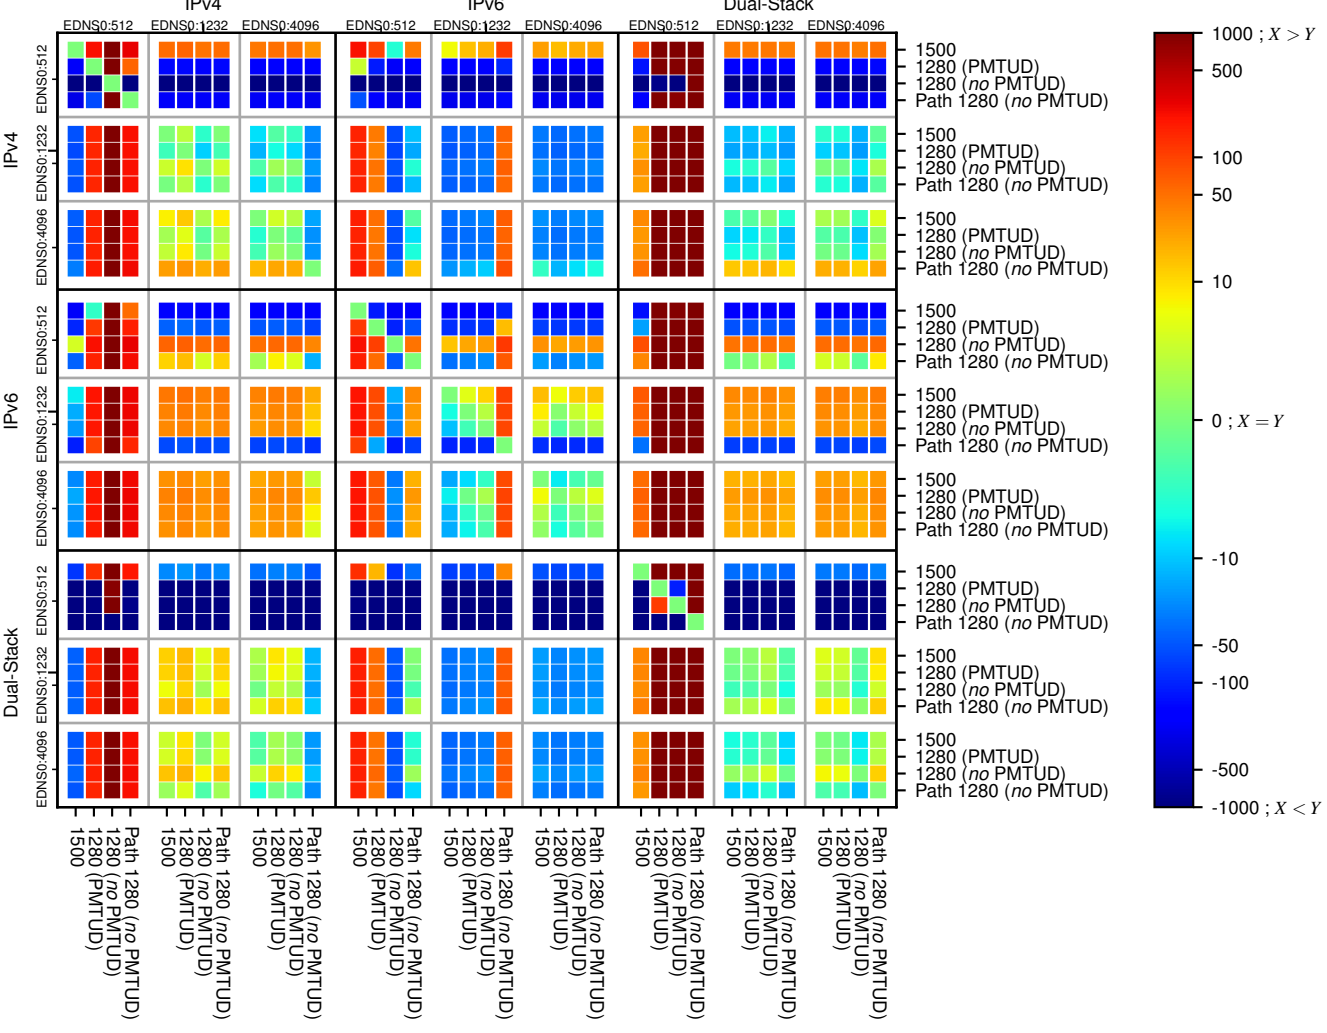

All Zones without DNSSEC returning NOERROR for '.se'

All Zones with DNSSEC returning NOERROR for '.se'

All Zones returning NOERROR for '.se'