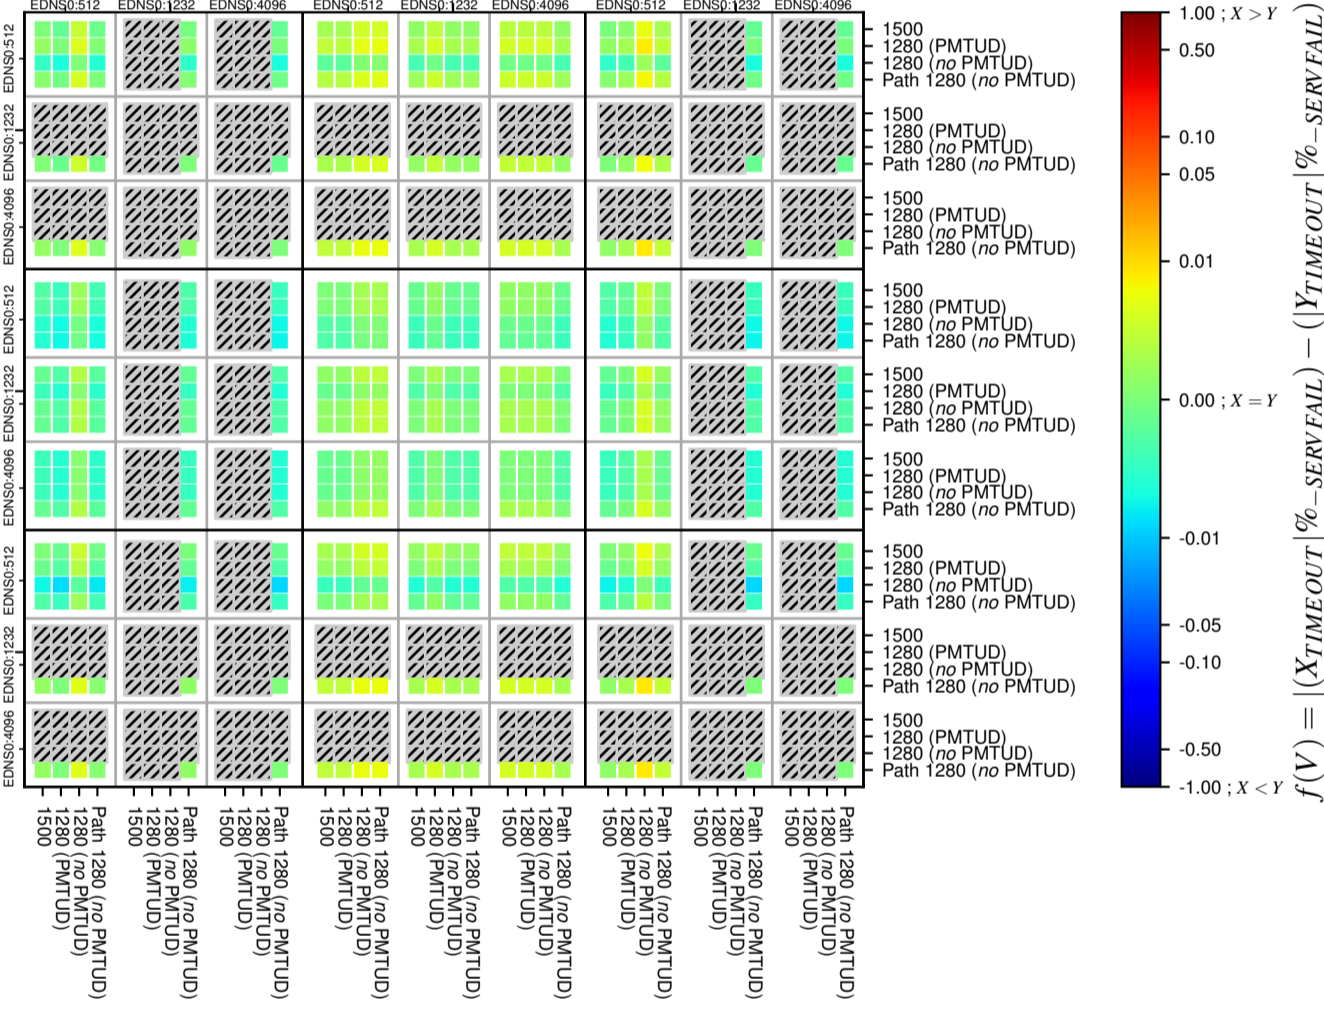

All Zones with DNSSEC for '.de'