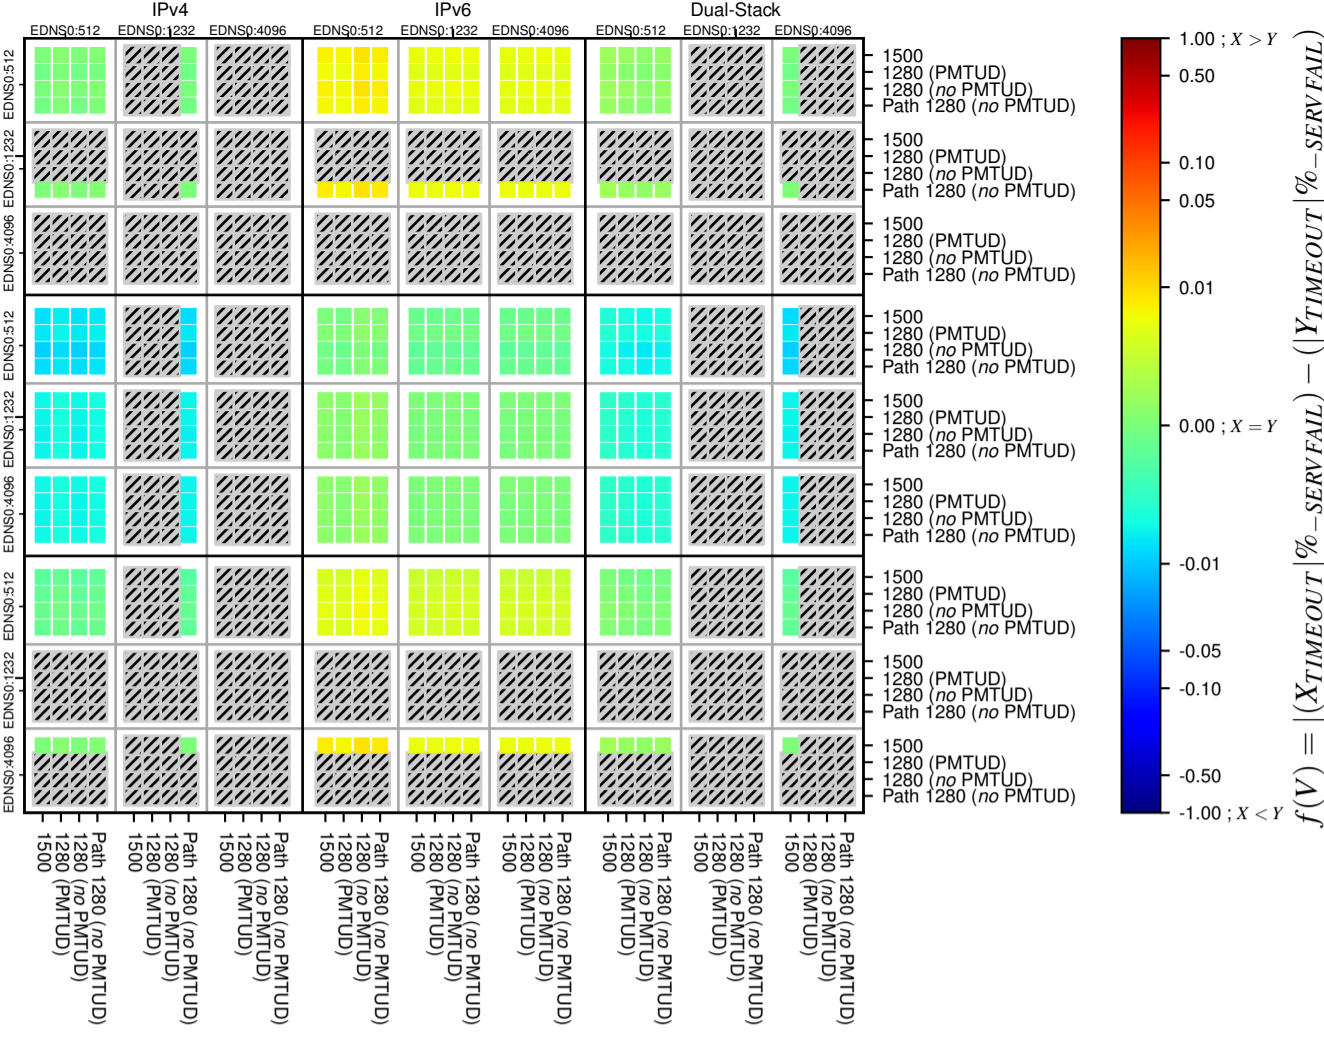

### All Zones without DNSSEC for '.de'