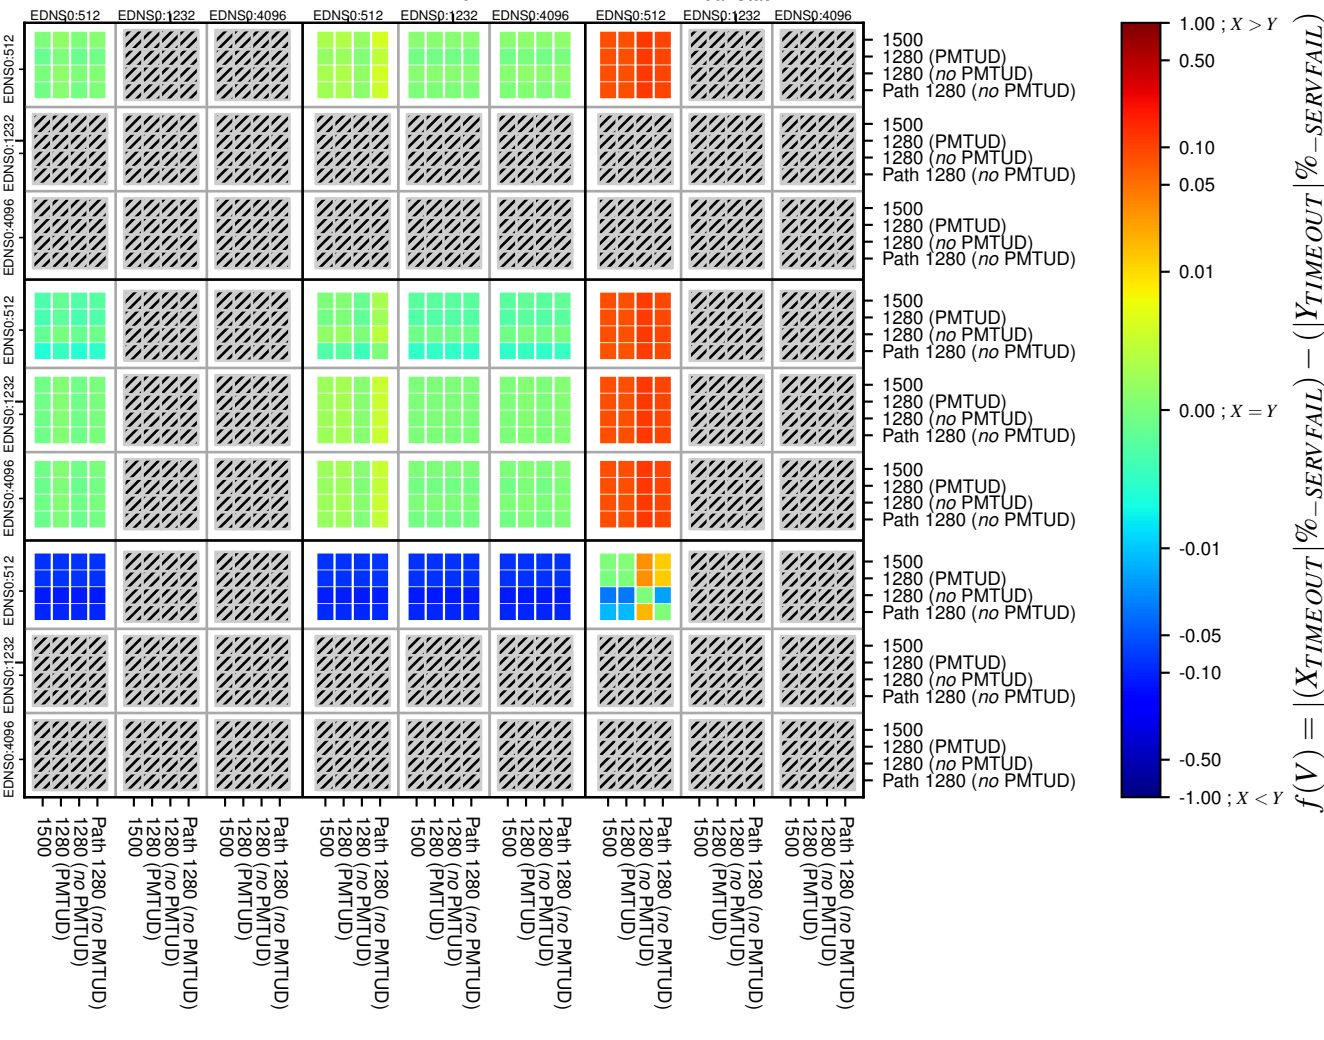

All Zones without DNSSEC for '.org'

All Zones with DNSSEC for '.org'

All Zones for '.org'

$$f(V) = |(X_{TIMEOUT} | \% - SERVFAIL) - (Y_{TIMEOUT} | \% - SERVFAIL)|$$

$$f(V) = |(X_{TIMEOUT} | \% - SERVFAIL) - (Y_{TIMEOUT} | \% - SERVFAIL)|$$

$$f(V) = |(X_{TIMEOUT} | \% - SERVFAIL) - (Y_{TIMEOUT} | \% - SERVFAIL)|$$