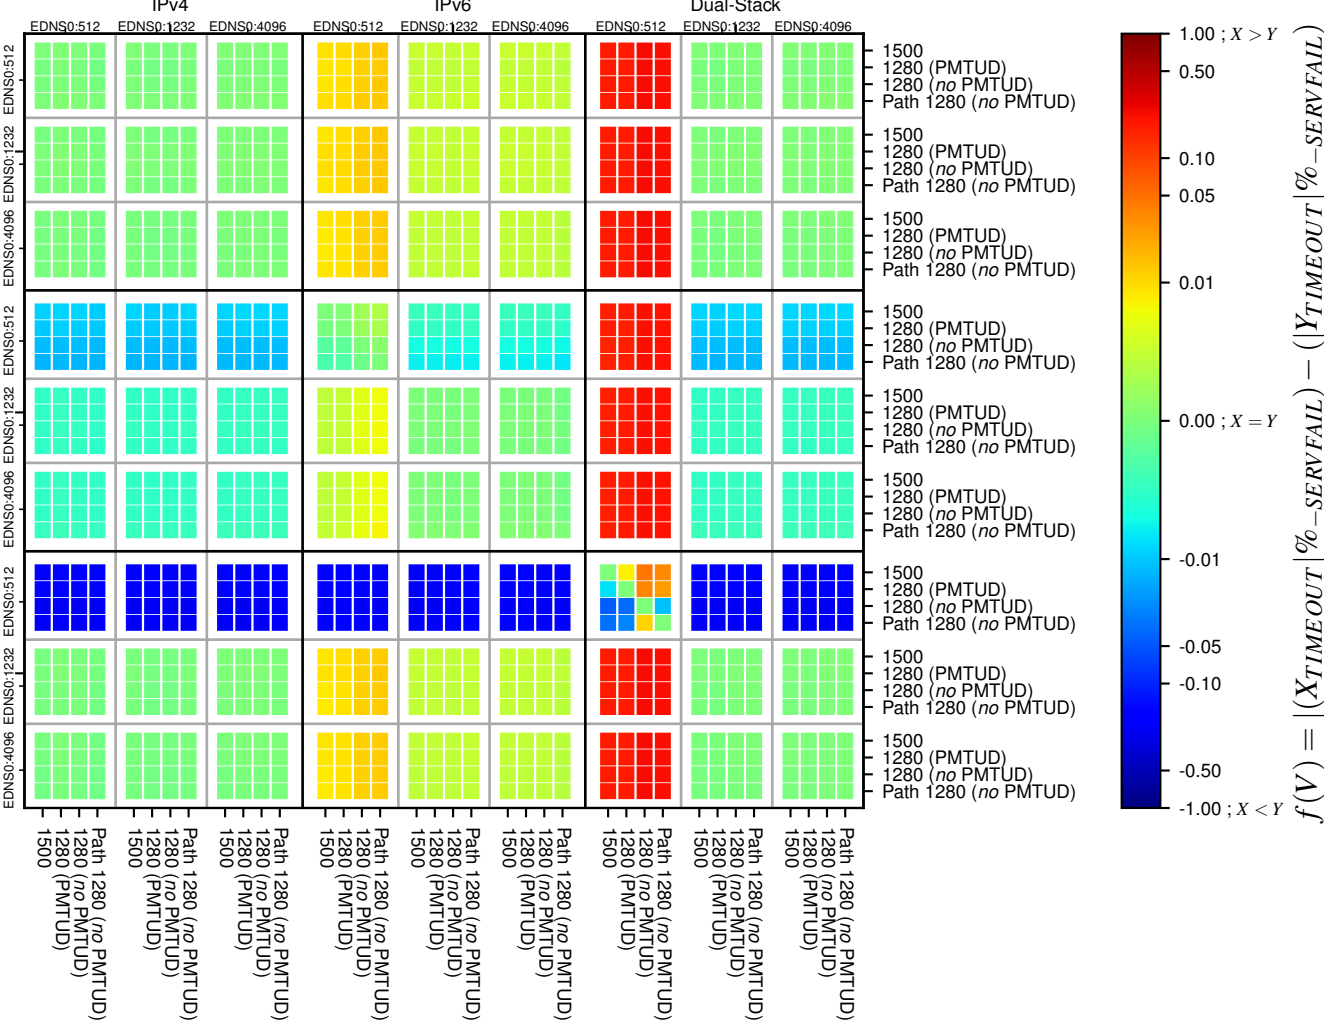

All Zones without DNSSEC for '.org'

All Zones with DNSSEC for '.org'

All Zones for '.org'

$$f(V) = |(X_{TIMEOUT} | \% - SERVFAIL) - (Y_{TIMEOUT} | \% - SERVFAIL)|$$

$$f(V) = |(X_{TIMEOUT} | \% - SERVFAIL) - (Y_{TIMEOUT} | \% - SERVFAIL)|$$

$$f(V) = |(X_{TIMEOUT} | \% - SERVFAIL) - (Y_{TIMEOUT} | \% - SERVFAIL)|$$