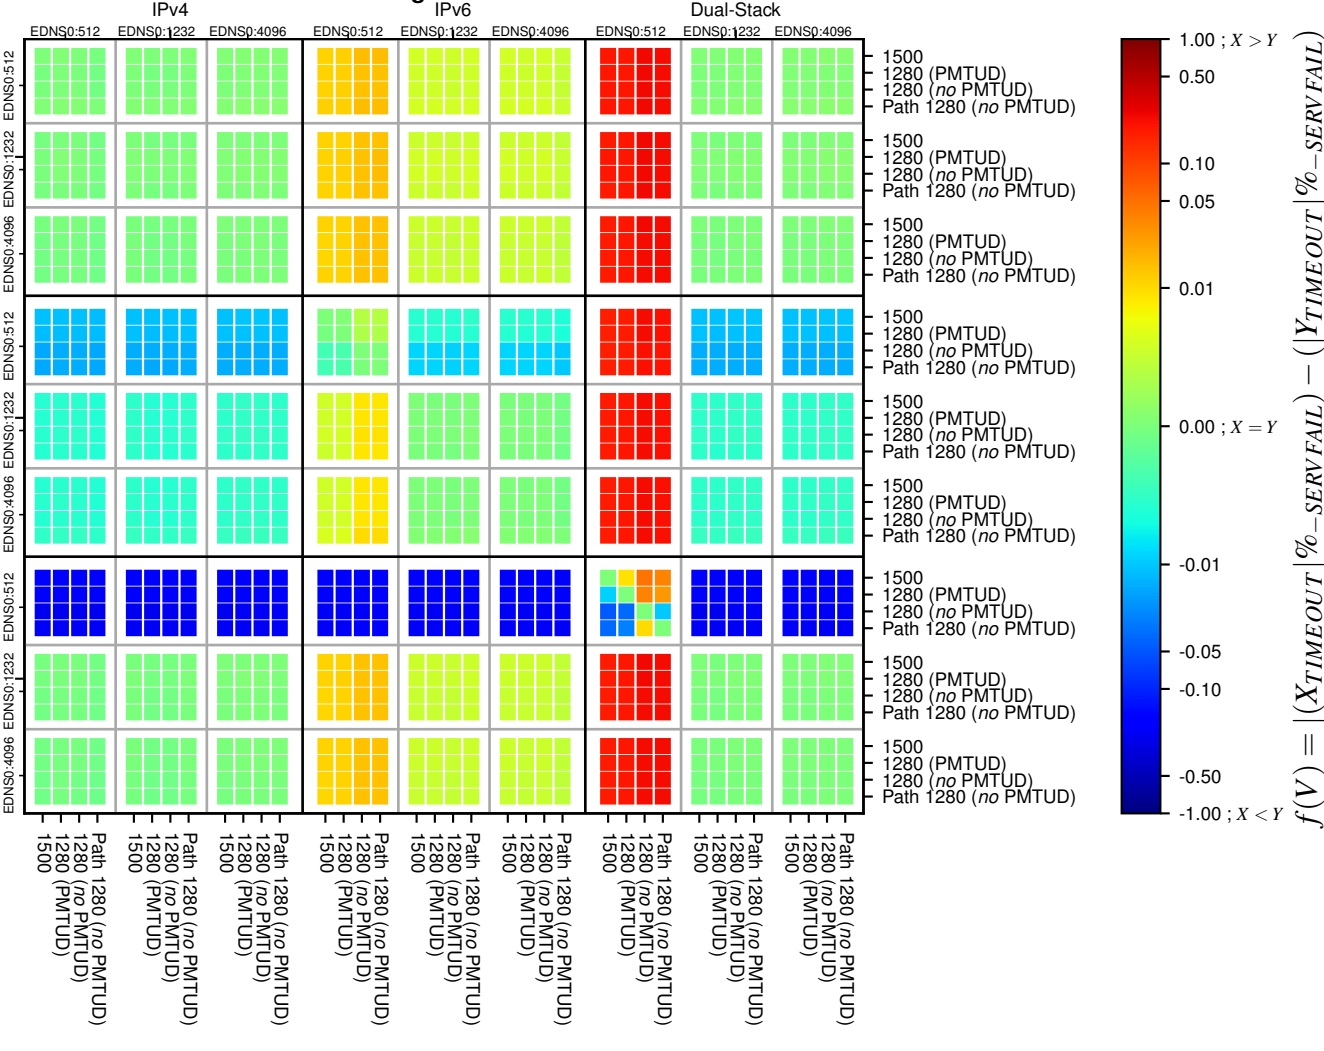

All Zones without DNSSEC for '.org'

All Zones with DNSSEC for '.org'

All Zones for '.org'

$$f(V) = |(X_{TIMEOUT} | \% - SERVFAIL) - (Y_{TIMEOUT} | \% - SERVFAIL)|$$

$$f(V) = |(X_{TIMEOUT} | \% - SERVFAIL) - (Y_{TIMEOUT} | \% - SERVFAIL)|$$

$$f(V) = |(X_{TIMEOUT} | \% - SERVFAIL) - (Y_{TIMEOUT} | \% - SERVFAIL)|$$