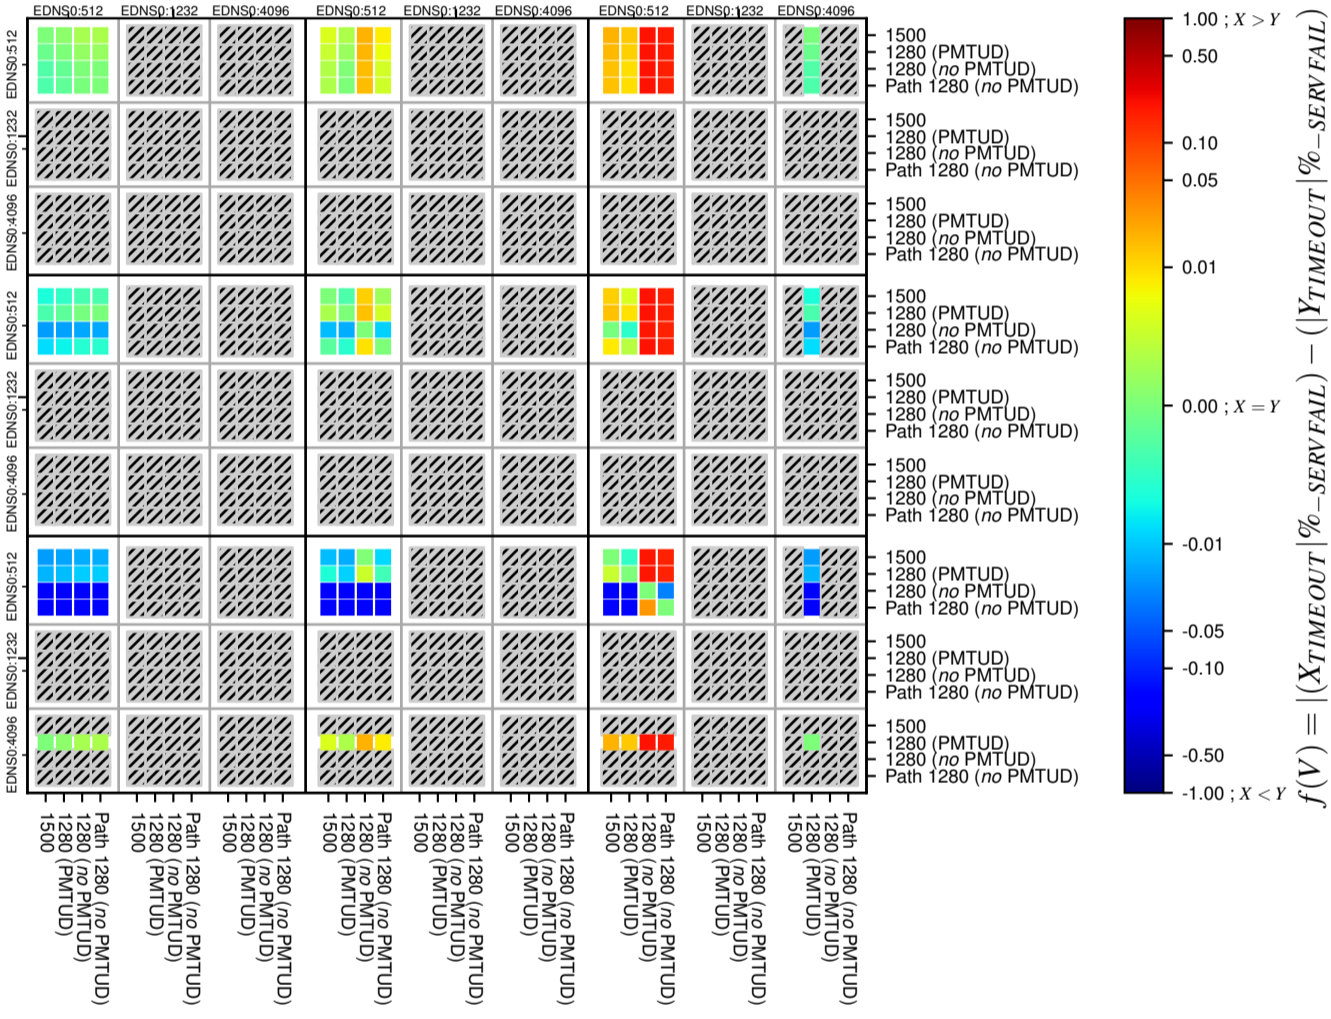

All Zones without DNSSEC for '.ru'

All Zones with DNSSEC for '.ru'

All Zones for '.ru'

$$f(V) = |X_{TIMEOUT} \% - SERVFAIL} - (Y_{TIMEOUT} \% - SERVFAIL)}$$

$$f(V) = |X_{TIMEOUT} \% - SERVFAIL} - (Y_{TIMEOUT} \% - SERVFAIL)}$$

$$f(V) = |X_{TIMEOUT} \% - SERVFAIL} - (Y_{TIMEOUT} \% - SERVFAIL)}$$