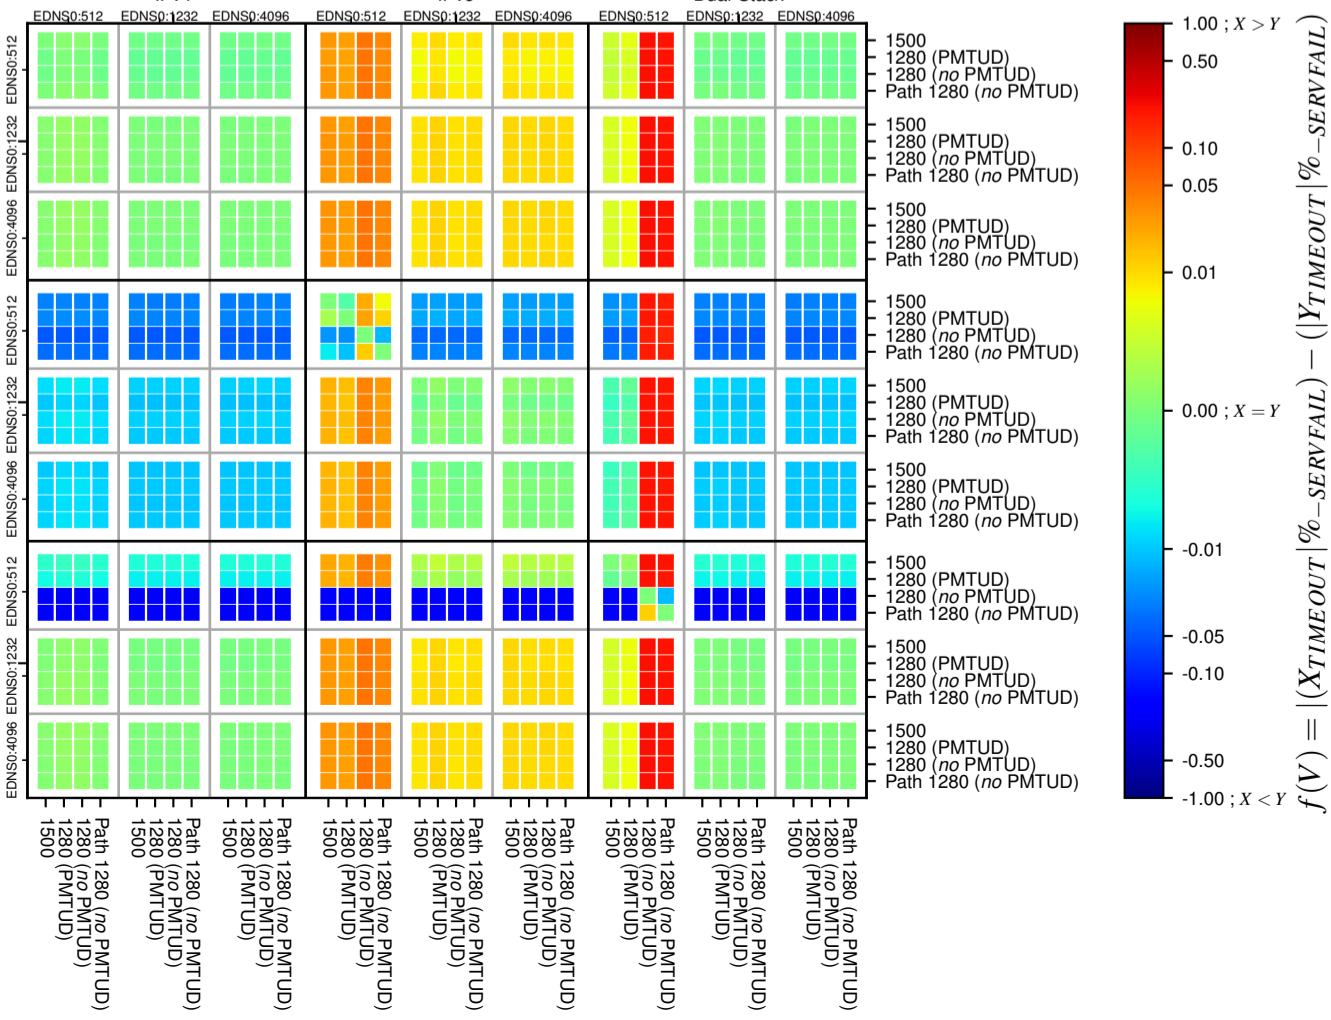

All Zones without DNSSEC for '.ru'

All Zones with DNSSEC for '.ru'

All Zones for '.ru'

$$f(V) = |X_{TIMEOUT} \% - SERVFAIL} - (Y_{TIMEOUT} \% - SERVFAIL)}$$

$$f(V) = |X_{TIMEOUT} \% - SERVFAIL} - (Y_{TIMEOUT} \% - SERVFAIL)}$$

$$f(V) = |X_{TIMEOUT} \% - SERVFAIL} - (Y_{TIMEOUT} \% - SERVFAIL)}$$