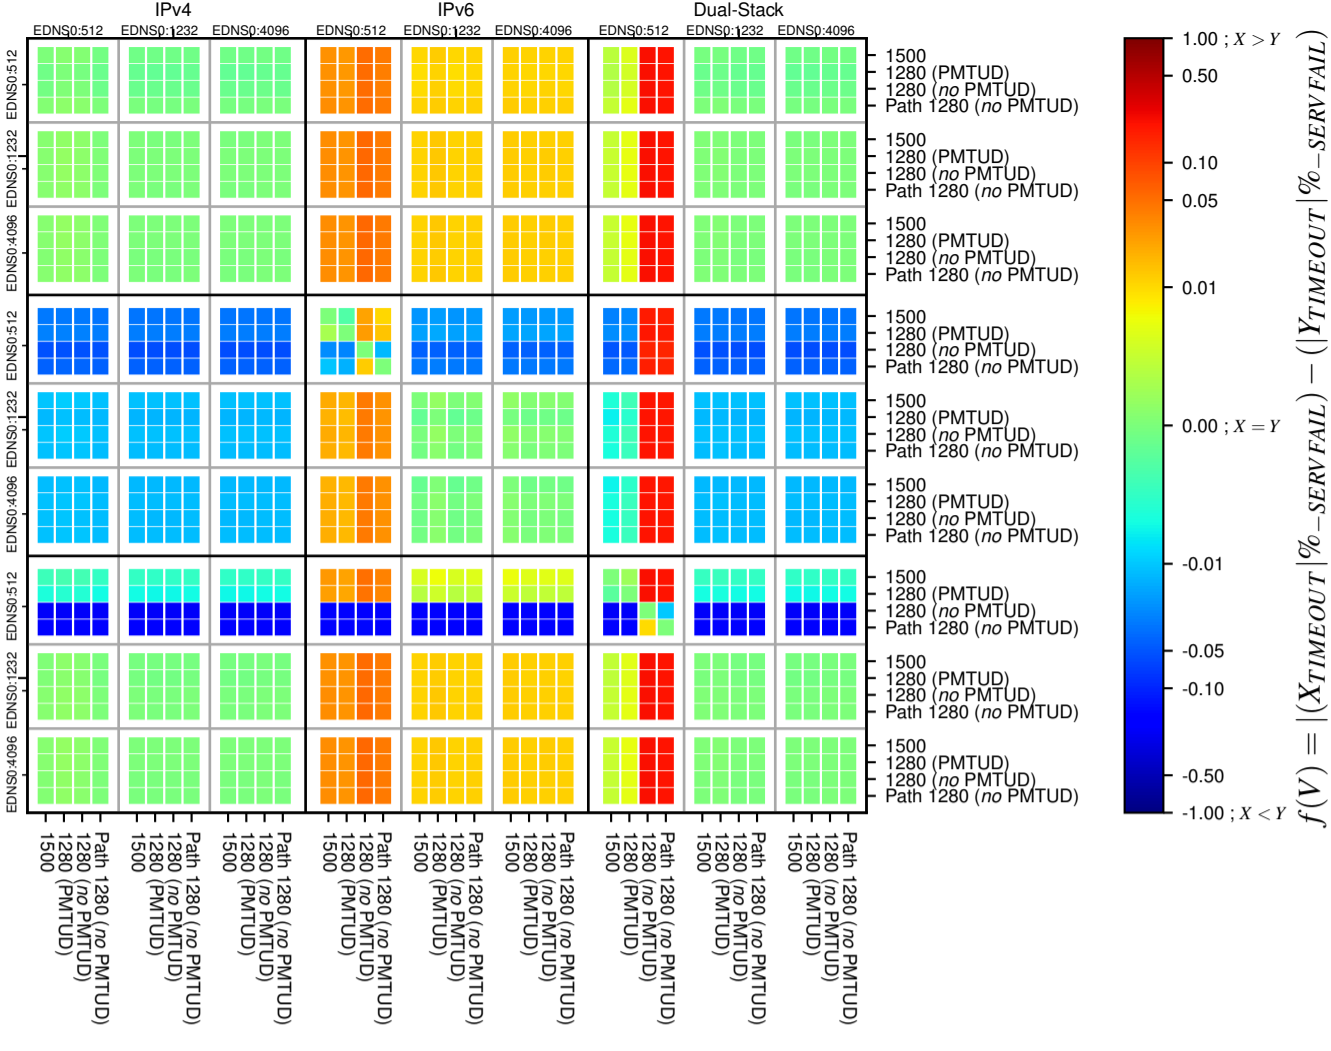

All Zones without DNSSEC for '.ru'

All Zones with DNSSEC for '.ru'

All Zones for '.ru'

$$f(V) = |X_{TIMEOUT} \% - SERVFAIL} - (Y_{TIMEOUT} \% - SERVFAIL)}$$

$$f(V) = |X_{TIMEOUT} \% - SERVFAIL} - (Y_{TIMEOUT} \% - SERVFAIL)}$$

$$f(V) = |X_{TIMEOUT} \% - SERVFAIL} - (Y_{TIMEOUT} \% - SERVFAIL)}$$