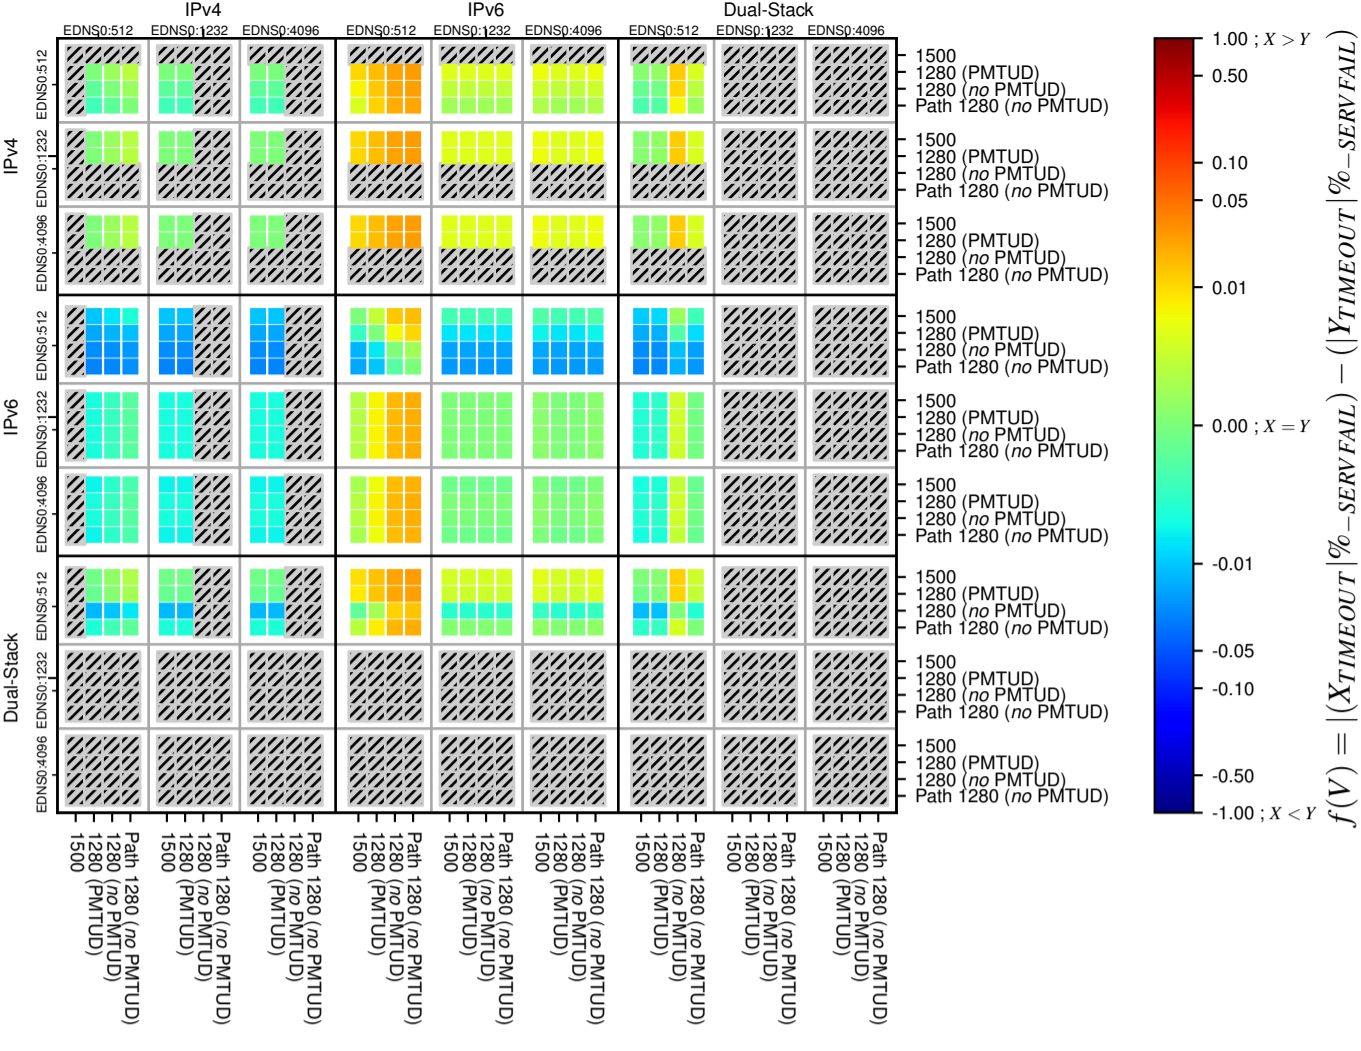

All Zones without DNSSEC for '.se'

All Zones with DNSSEC for '.se'

All Zones for '.se'