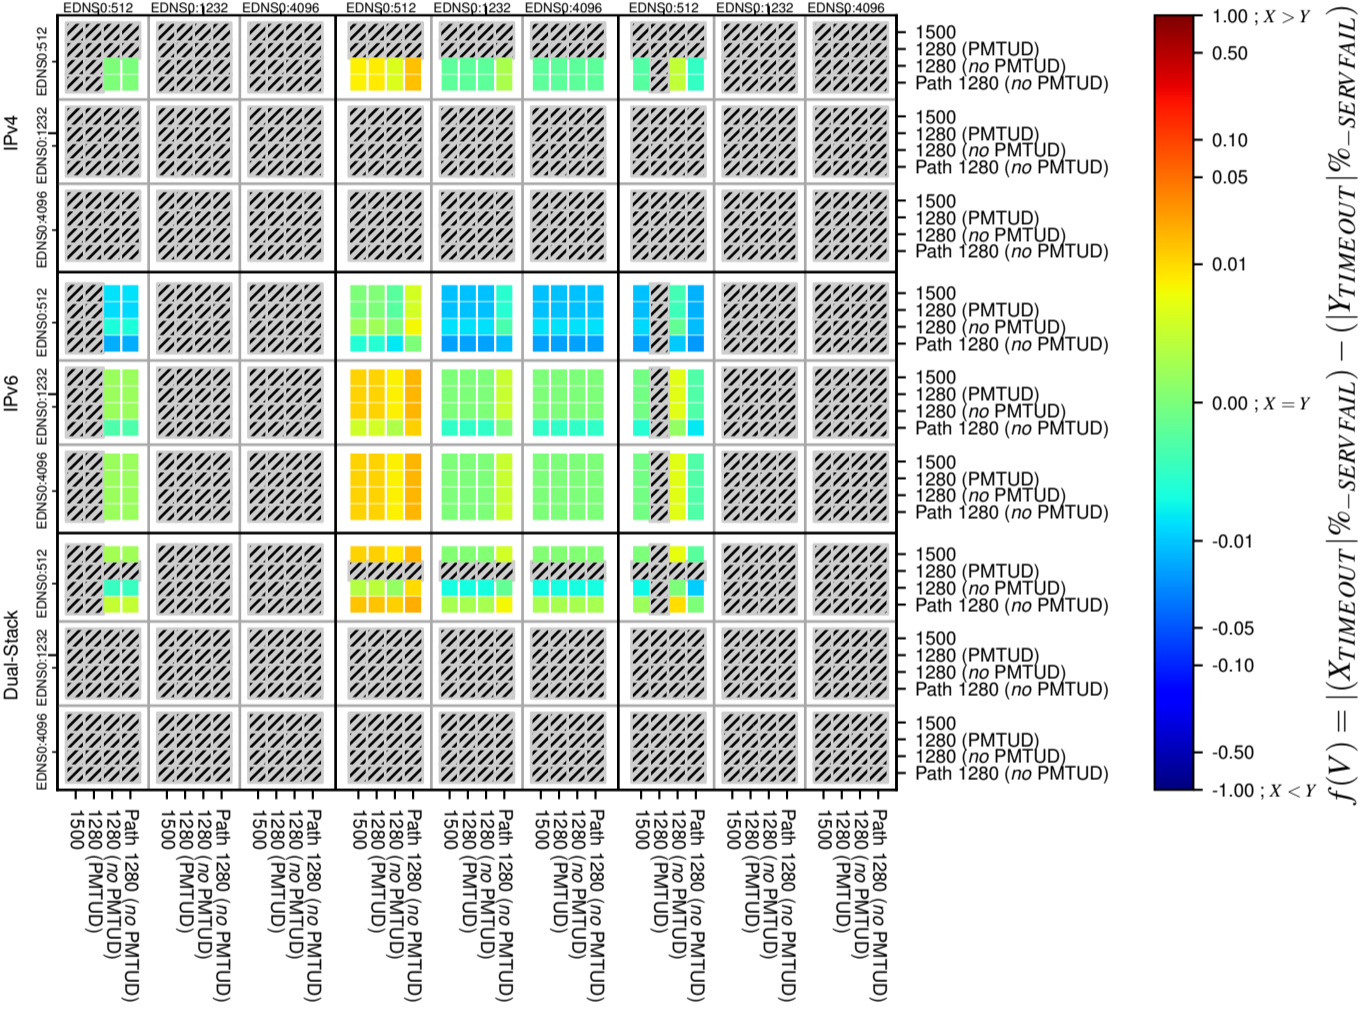

All Zones without DNSSEC for '.se'

All Zones with DNSSEC for '.se'

All Zones for '.se'