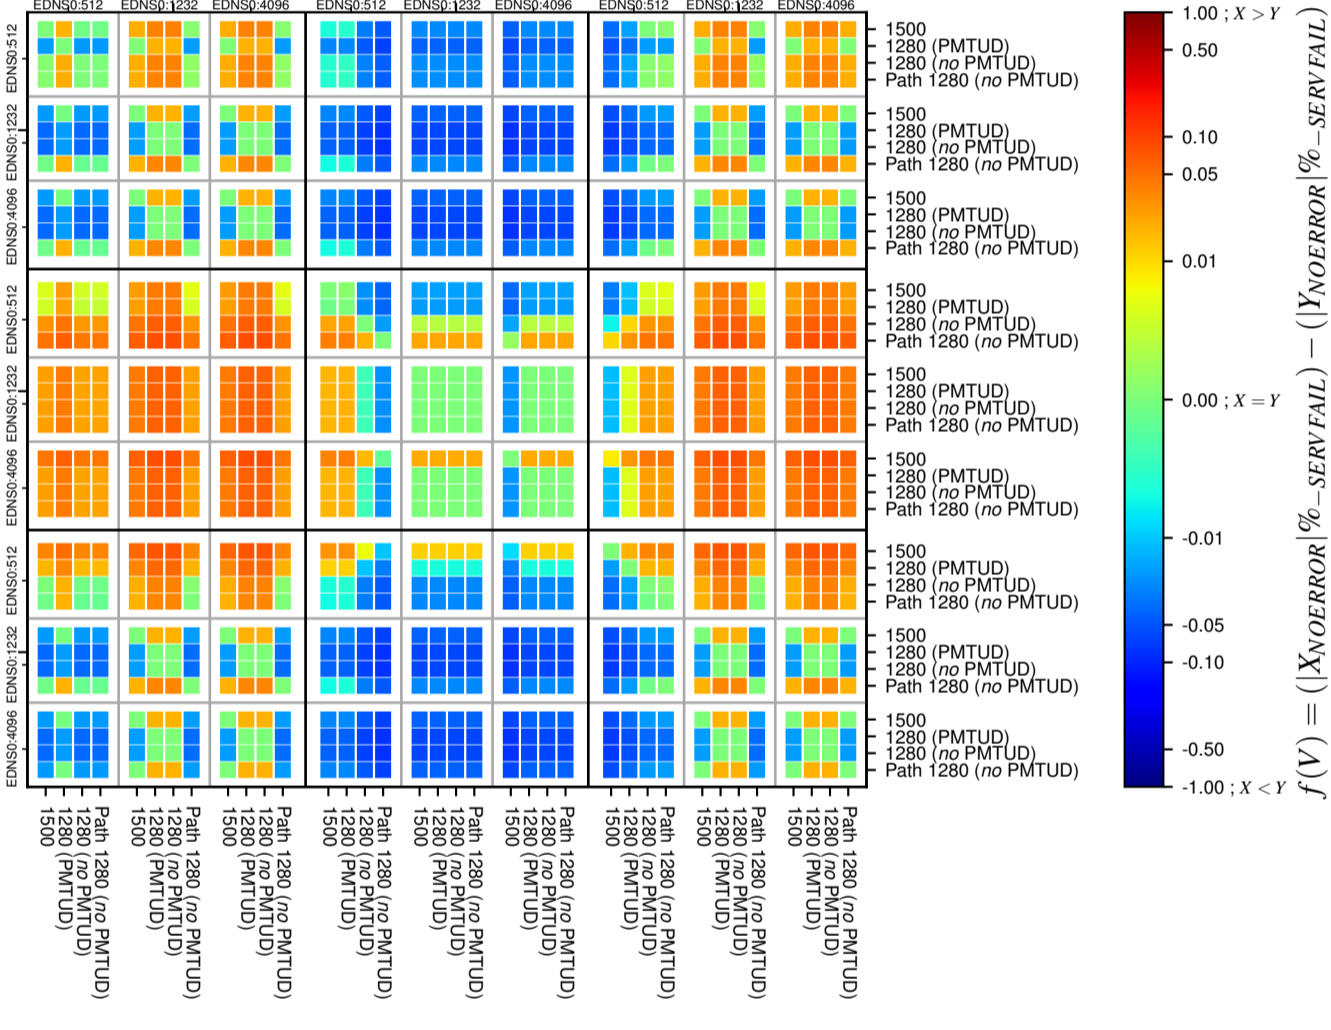

### All Zones without DNSSEC for '.br'

### All Zones with DNSSEC for '.br'

### All Zones for '.br'

$$f(V) = (|X_{NOERROR}| \% - SERVFAIL) - (|Y_{NOERROR}| \% - SERVFAIL)$$

$$f(V) = (|X_{NOERROR}| \% - SERVFAIL) - (|Y_{NOERROR}| \% - SERVFAIL)$$

$$f(V) = (|X_{NOERROR}| \% - SERVFAIL) - (|Y_{NOERROR}| \% - SERVFAIL)$$