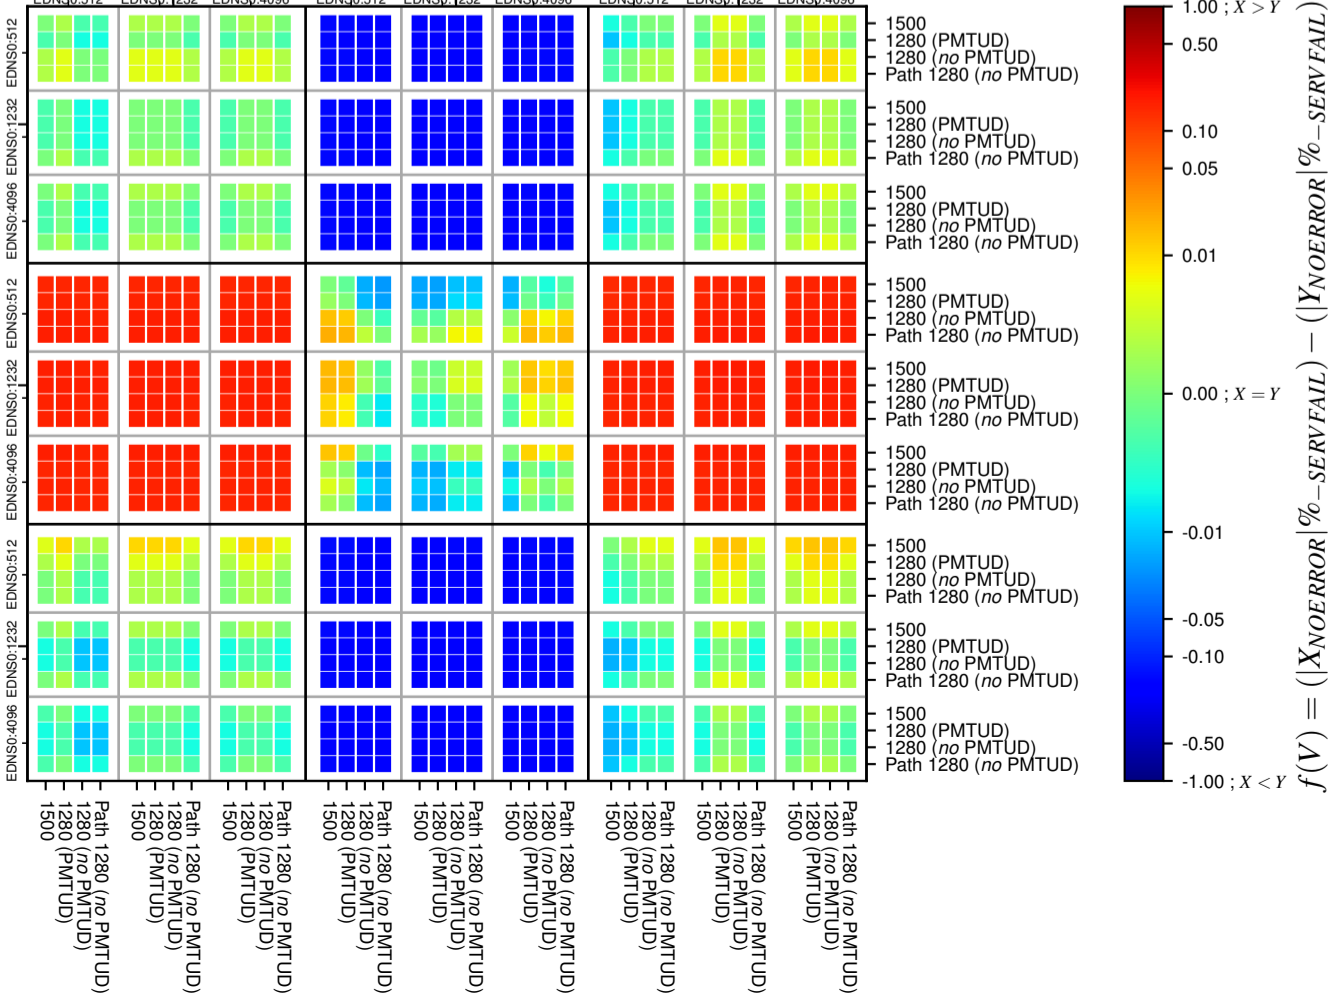

### All Zones without DNSSEC for '.br'

### All Zones with DNSSEC for '.br'

### All Zones for '.br'

$$f(V) = (|X_{NOERROR}| \% - SERVFAIL) - (|Y_{NOERROR}| \% - SERVFAIL)$$

$$f(V) = (|X_{NOERROR}| \% - SERVFAIL) - (|Y_{NOERROR}| \% - SERVFAIL)$$

$$f(V) = (|X_{NOERROR}| \% - SERVFAIL) - (|Y_{NOERROR}| \% - SERVFAIL)$$