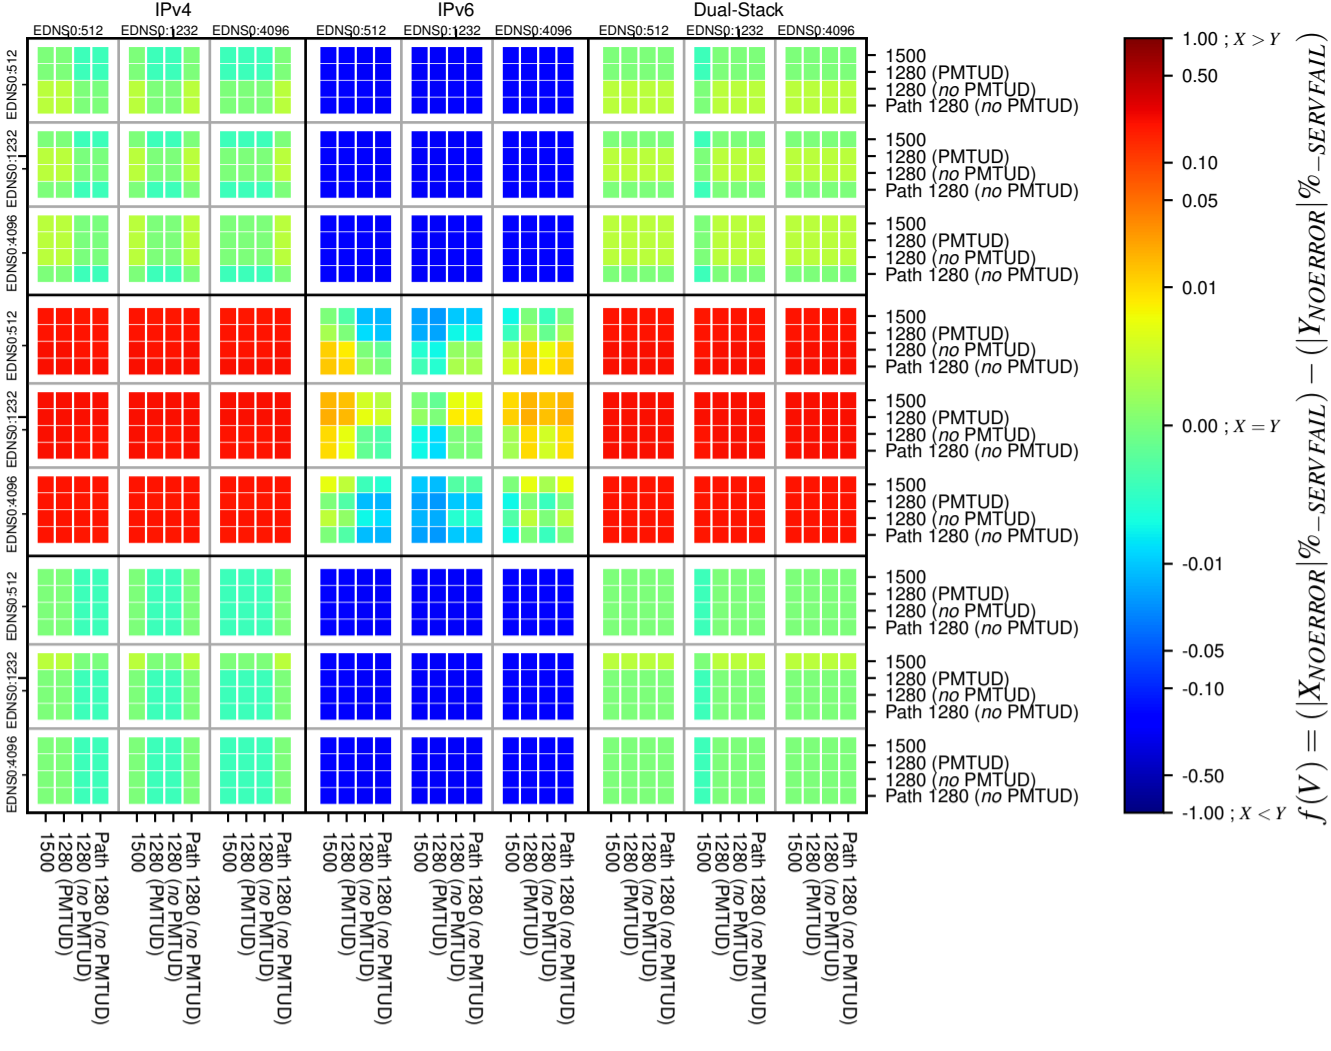

### All Zones without DNSSEC for '.br'

### All Zones with DNSSEC for '.br'

### All Zones for '.br'

$$f(V) = (|X_{NOERROR}| \% - SERVFAIL) - (|Y_{NOERROR}| \% - SERVFAIL)$$

$$f(V) = (|X_{NOERROR}| \% - SERVFAIL) - (|Y_{NOERROR}| \% - SERVFAIL)$$

$$f(V) = (|X_{NOERROR}| \% - SERVFAIL) - (|Y_{NOERROR}| \% - SERVFAIL)$$