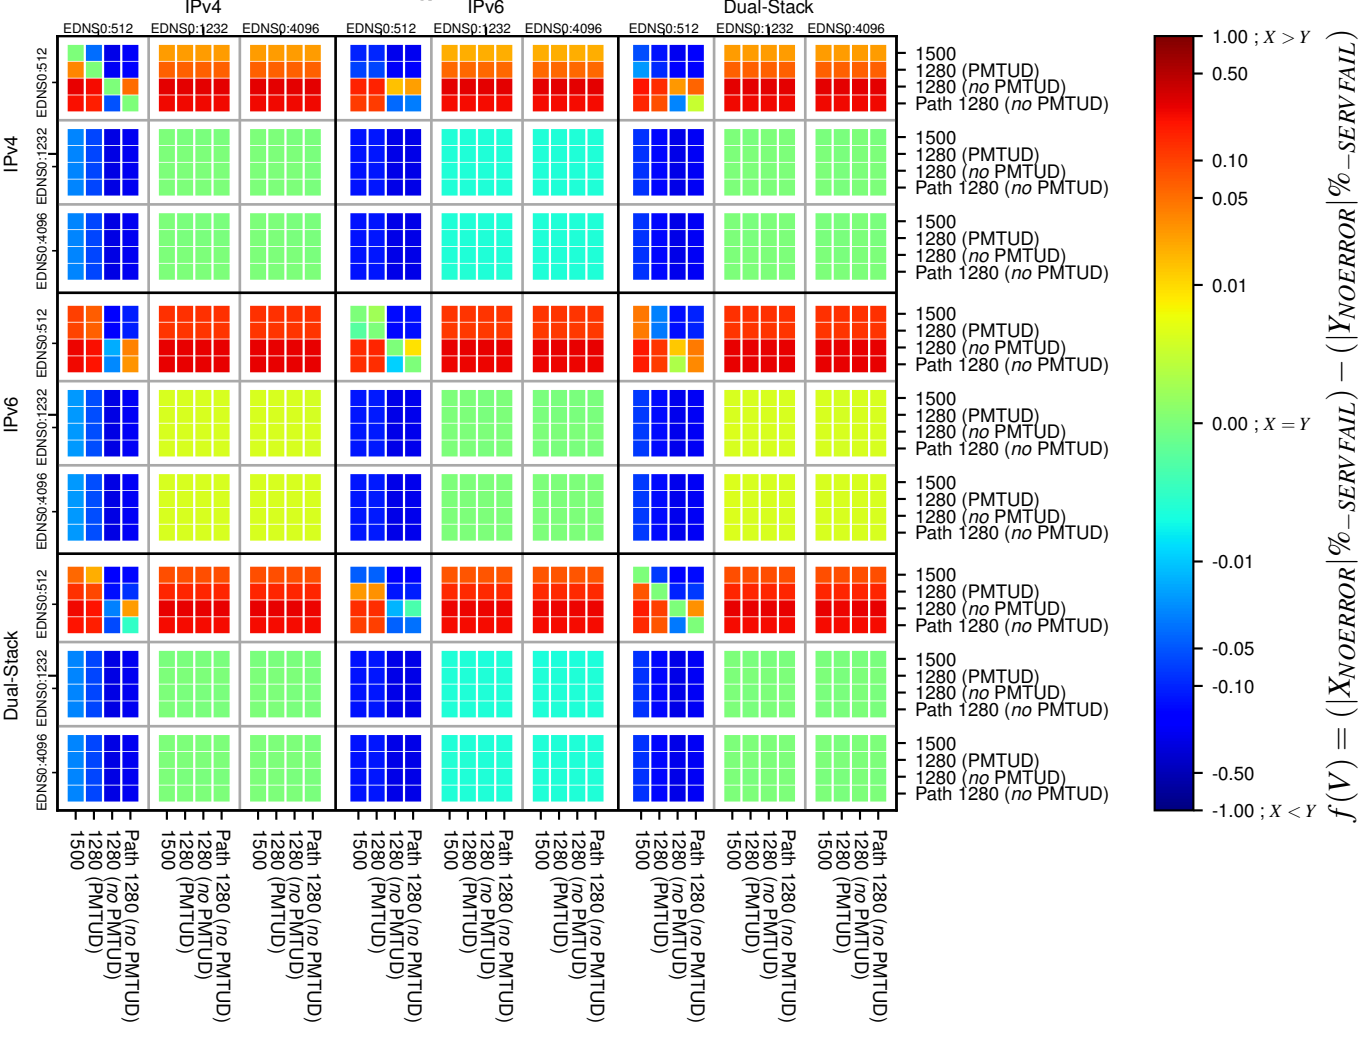

All Zones without DNSSEC for '.jp'

All Zones with DNSSEC for '.jp'

All Zones for '.jp'

$$f(V) = (|X_{NOERROR}| \% - SERVFAIL) - (|Y_{NOERROR}| \% - SERVFAIL)$$

$$f(V) = (|X_{NOERROR}| \% - SERVFAIL) - (|Y_{NOERROR}| \% - SERVFAIL)$$

$$f(V) = (|X_{NOERROR}| \% - SERVFAIL) - (|Y_{NOERROR}| \% - SERVFAIL)$$