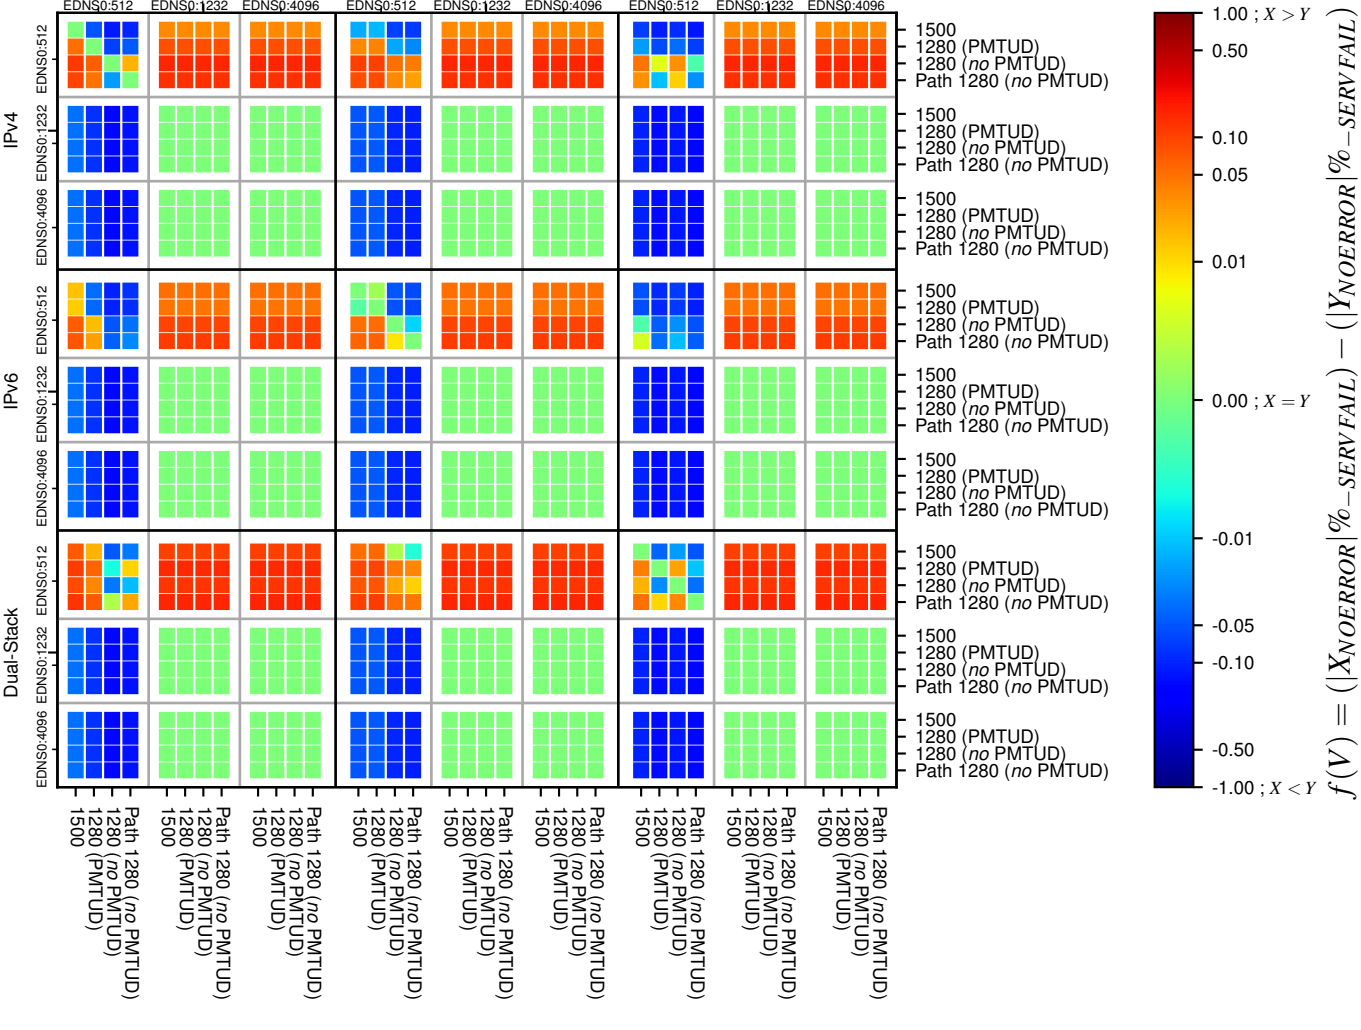

All Zones without DNSSEC for '.jp'

All Zones with DNSSEC for '.jp'

All Zones for '.jp'

$$f(V) = (|X_{NOERROR}| \% - SERVFAIL) - (|Y_{NOERROR}| \% - SERVFAIL)$$

$$f(V) = (|X_{NOERROR}| \% - SERVFAIL) - (|Y_{NOERROR}| \% - SERVFAIL)$$

$$f(V) = (|X_{NOERROR}| \% - SERVFAIL) - (|Y_{NOERROR}| \% - SERVFAIL)$$