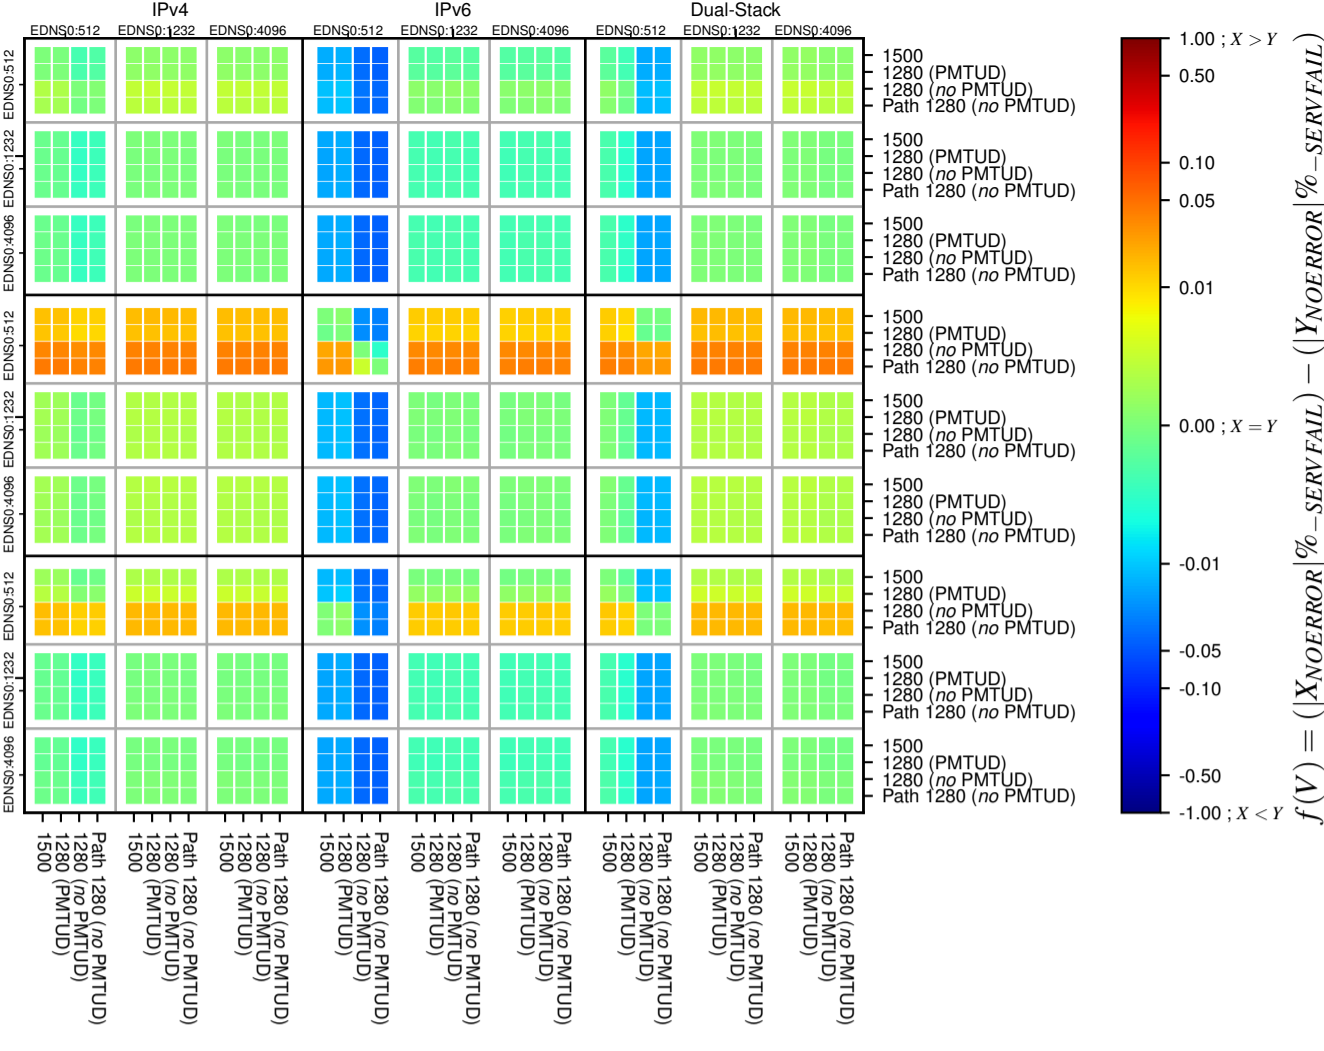

### All Zones without DNSSEC for '.net'

### All Zones with DNSSEC for '.net'