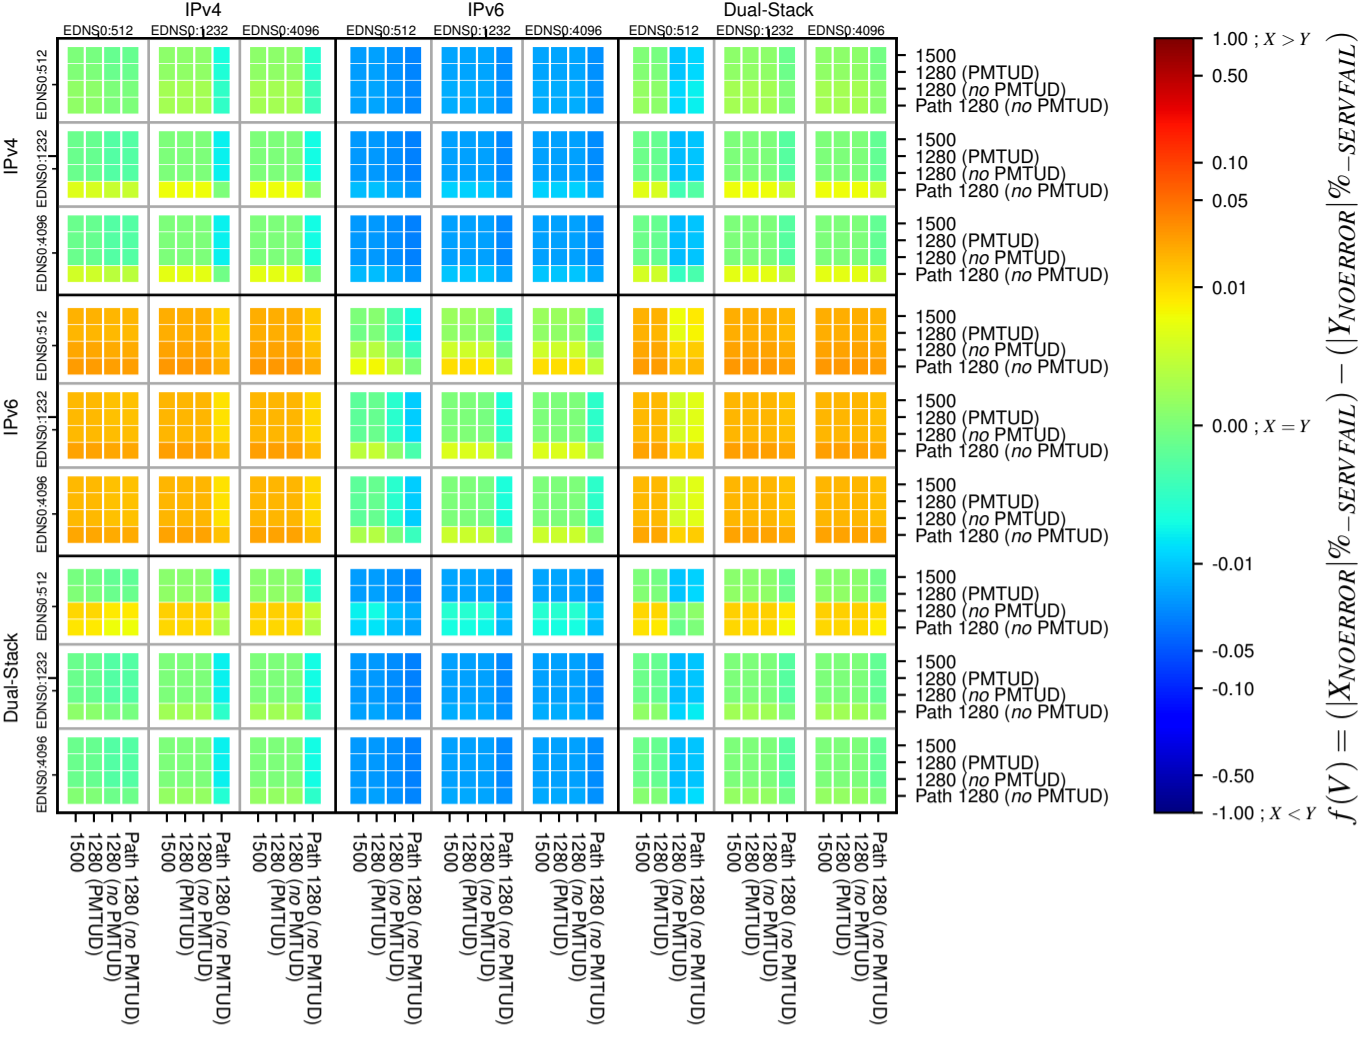

### All Zones without DNSSEC for '.nl'

### All Zones for '.nl'

$$f(V) = (|X_{NOERROR}| \% - SERVFAIL) - (|Y_{NOERROR}| \% - SERVFAIL)$$

$$f(V) = (|X_{NOERROR}| \% - SERVFAIL) - (|Y_{NOERROR}| \% - SERVFAIL)$$

$$f(V) = (|X_{NOERROR}| \% - SERVFAIL) - (|Y_{NOERROR}| \% - SERVFAIL)$$