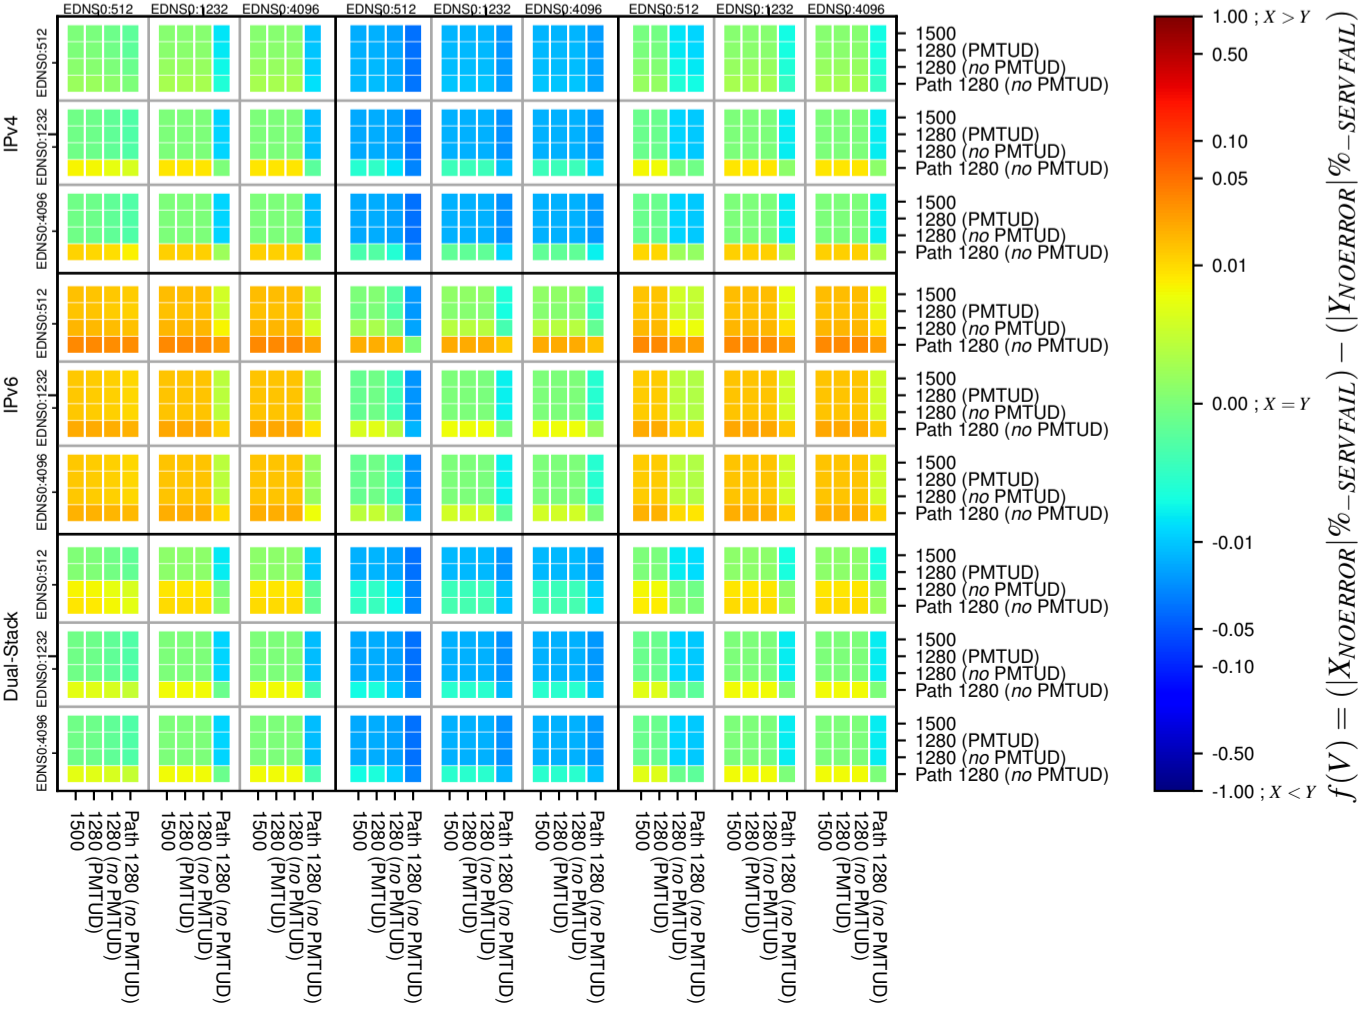

### All Zones without DNSSEC for '.nl'

### All Zones for '.nl'

$$f(V) = (|X_{NOERROR}| \% - SERVFAIL) - (|Y_{NOERROR}| \% - SERVFAIL)$$

$$f(V) = (|X_{NOERROR}| \% - SERVFAIL) - (|Y_{NOERROR}| \% - SERVFAIL)$$

$$f(V) = (|X_{NOERROR}| \% - SERVFAIL) - (|Y_{NOERROR}| \% - SERVFAIL)$$