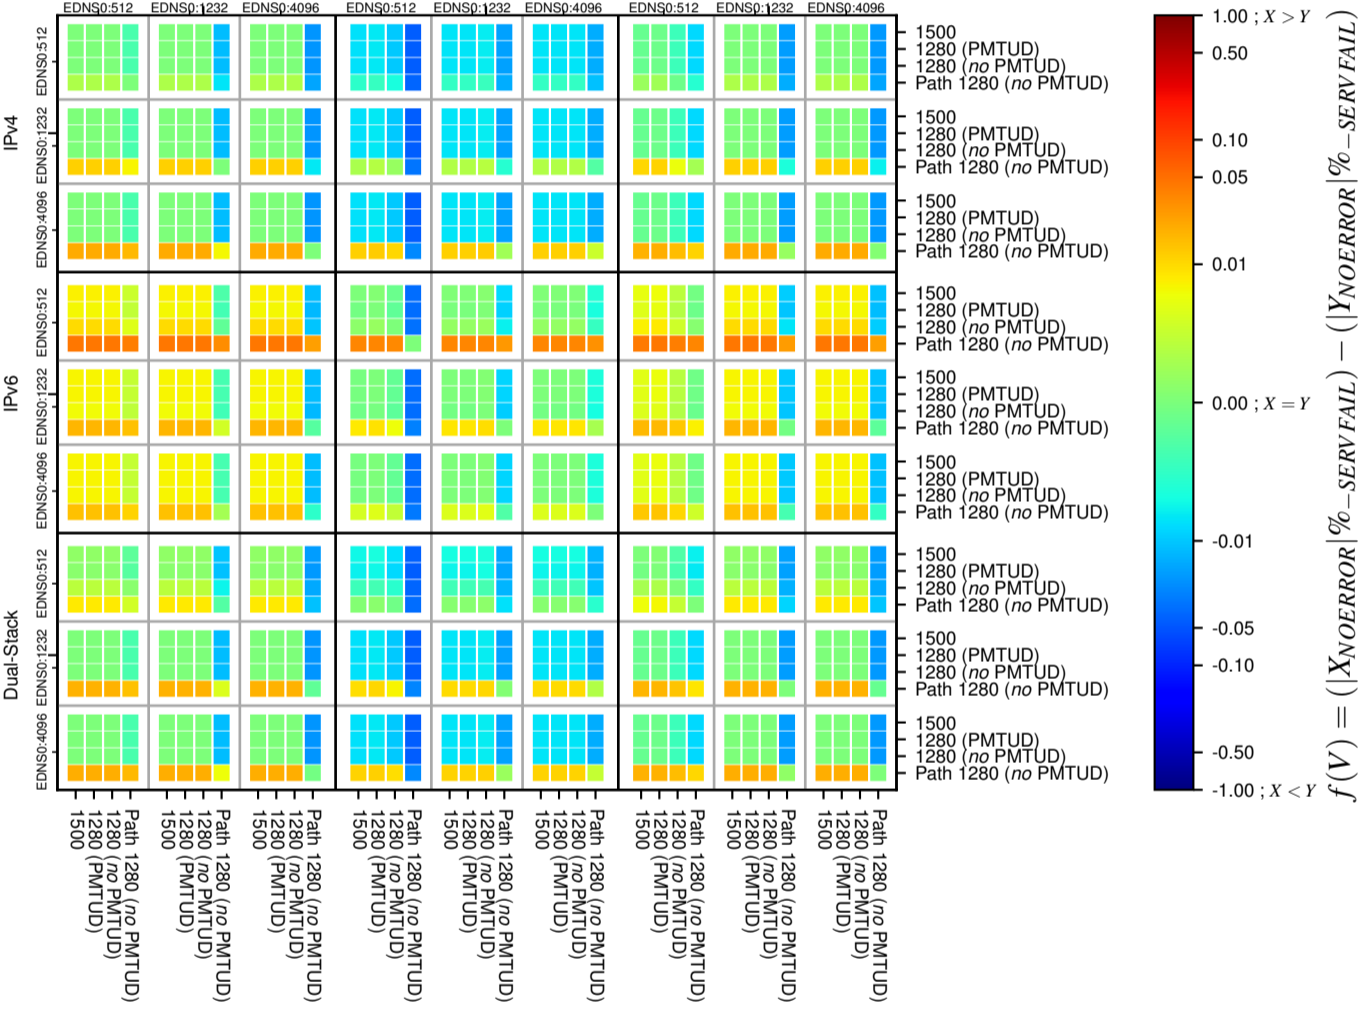

### All Zones without DNSSEC for '.nl'

### All Zones with DNSSEC for '.nl'

### All Zones for '.nl'

$$f(V) = (|X_{NOERROR}| \% - SERVFAIL) - (|Y_{NOERROR}| \% - SERVFAIL)$$

$$f(V) = (|X_{NOERROR}| \% - SERVFAIL) - (|Y_{NOERROR}| \% - SERVFAIL)$$

$$f(V) = (|X_{NOERROR}| \% - SERVFAIL) - (|Y_{NOERROR}| \% - SERVFAIL)$$